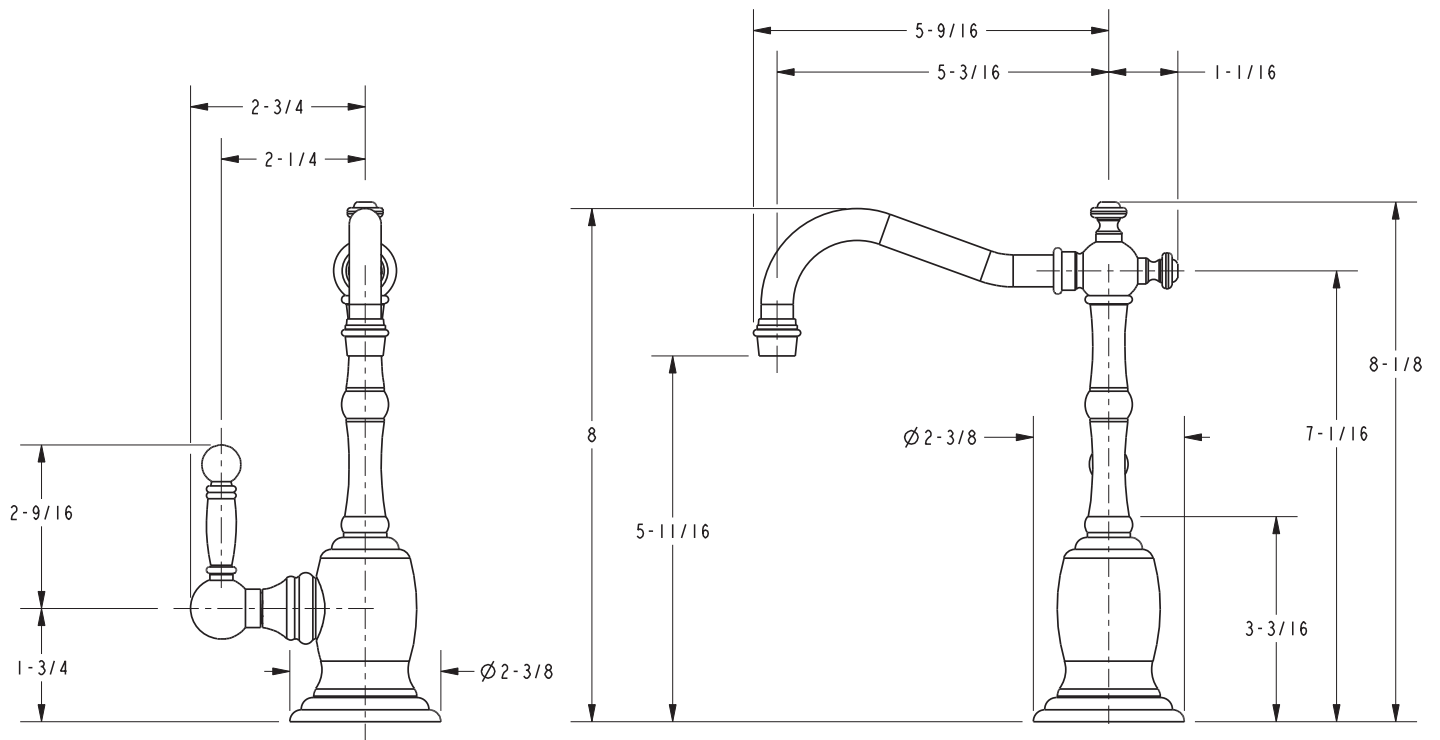

CHESTERFIELD

Hot Dispenser Faucet

108H

Features

- Solid brass construction
- Quarter-turn washerless ceramic disc valve cartridges
- Spout assembly with integral supply hoses
- Spring-loaded, normally closed lever handle
- 5-11/16" (14.4 cm) spout height at outlet
- 5-3/16" (13.2 cm) spout reach (c-c)
- 1 gallon (3.6 liters) per minute maximum flow rate*
- For single hole configurations

Model	Description	Colors Finishes
108H	Hot Water Dispenser Faucet	<input type="checkbox"/> 10B <input type="checkbox"/> 15 <input type="checkbox"/> 15S <input type="checkbox"/> 26 <input type="checkbox"/> Other
5-036	Point-of-Use Water Heater (115V, 140° to 190° range)	

Product Specification: Add "Color / Finish" suffix to Model number, below.

The Hot Water Dispenser Faucet shall be made of solid brass construction. Faucet shall incorporate a spout assembly with integral supply hoses and feature a quarter-turn washerless ceramic disc valve cartridge. Faucet shall incorporate a contemporary hot lever handle. Hot Water Dispenser Faucet shall have a 1 gallon (3.6 liters) per minute maximum flow rate and accommodate single hole configurations. Product shall incorporate a 5-11/16" (14.4 cm) spout height at outlet and a 5-3/16" (13.2 cm) spout reach (c-c). Hot Water Dispenser Faucet shall be Newport Brass Model 108H/_____. [Point-of-Use Water Heater shall be Newport Brass Model 5-036].

108H

Product Dimensions (units are in inches)

Chesterfield Hot Water Dispenser Faucet
108H

Page 2 of 2 Spec_108H_d_6/15

NEWPORT BRASS
Flawless Beauty. From Faucet to Finish.™

t: 949.417.5207 | www.newportbrass.com
©2015 Brasstech, Inc.