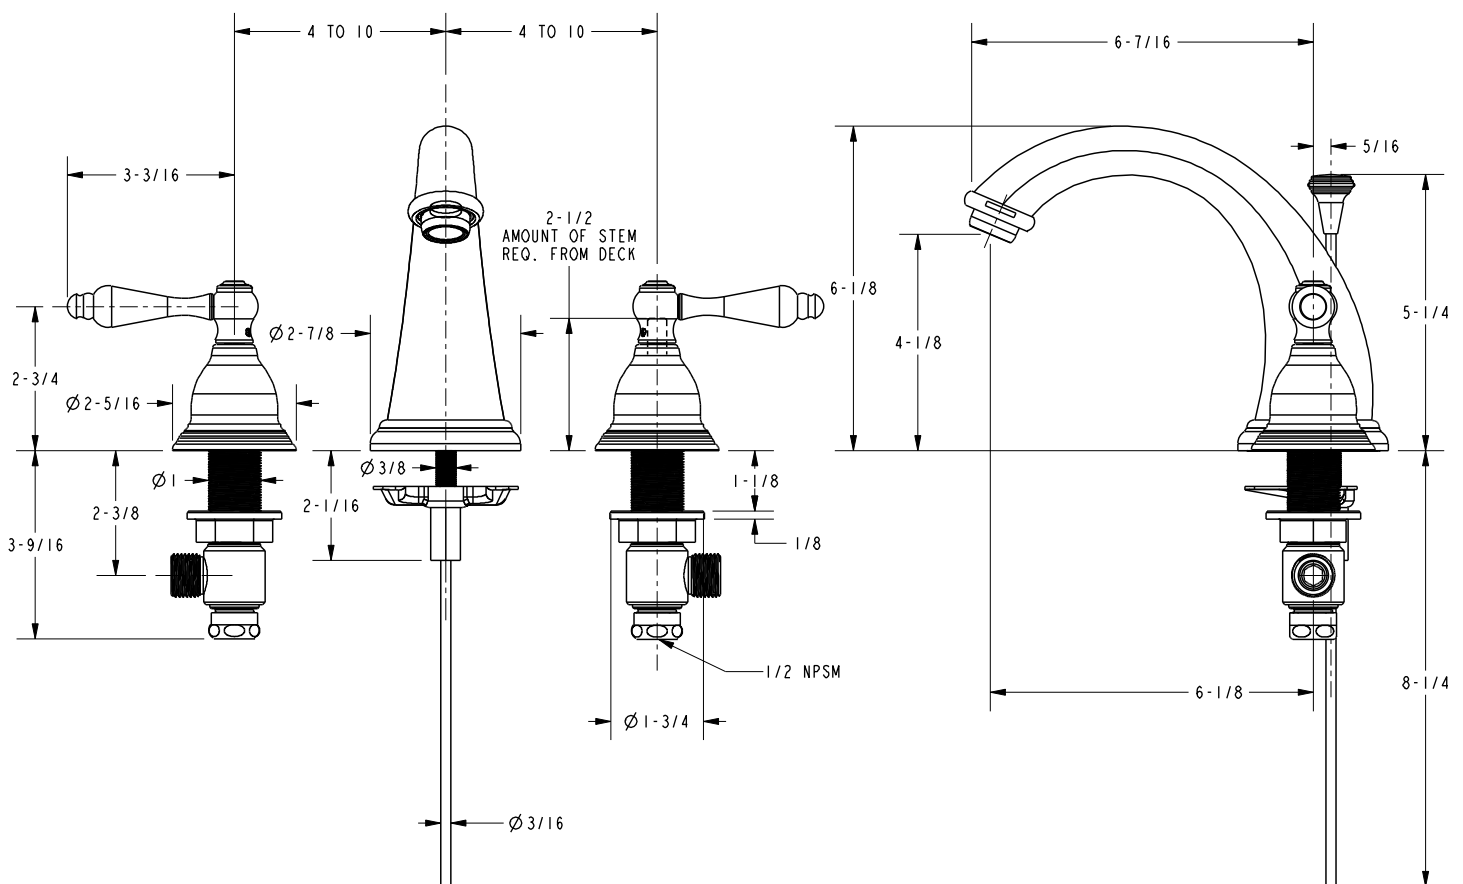

SEAPORT

Widespread Lavatory Faucet 850C

Features

- Solid brass construction
- Brass valve bodies
- Quarter-turn washerless ceramic disc valve cartridges
- ADA compliant traditional lever handles
- Spout assembly with integral supply hoses
- Pop-up drain with tailpiece
- 4-1/8" (10.5 cm) spout height at outlet
- 6-1/8" (15.6 cm) spout reach (c-c)
- For 8" (20.3 cm) centers - Maximum 20" (50.8 cm)
- 1.5 gallons (5.7 liters) per minute maximum flow rate

Model	Description	Colors / Finishes
850C	Widespread Lavatory Faucet	<input type="checkbox"/> 10B <input type="checkbox"/> 15 <input type="checkbox"/> 15A <input type="checkbox"/> 26 <input type="checkbox"/> Other

Product Specification:

Add "Color / Finish" suffix to Model number, below.

The two-handle Widespread Lavatory Faucet shall be made of solid brass construction. Faucet shall incorporate a spout assembly with integral supply hoses and feature brass valve bodies with quarter-turn washerless ceramic disc valve cartridges. Faucet shall have a 1.5 gallon (5.7 liter) per minute maximum flow rate. Product shall be for 8" (20.3 cm) centers - Maximum 20" (50.8 cm). Product shall incorporate a 4-1/8" (10.5 cm) spout height at outlet and a 6-1/8" (15.6 cm) spout reach (c-c). Faucet shall include a pop-up drain with tailpiece and incorporate ADA compliant traditional lever handles. Widespread Lavatory Faucet shall be Newport Brass Model 850C/_____.

850C

Product Dimensions (units are in inches)

Seaport Widespread Lavatory Faucet 850C

NEWPORT BRASS
Flawless Beauty. From Faucet to Finish.™