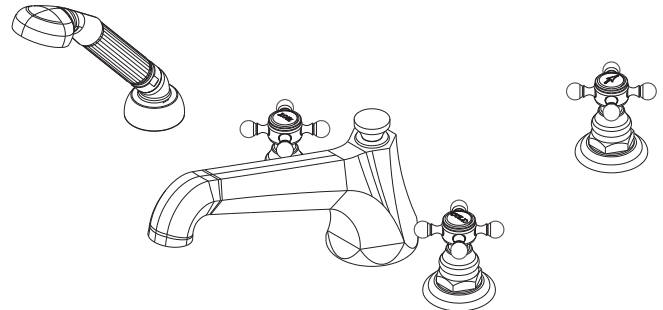

**Features**

- Solid brass construction
- ADA compliant traditional cross handles
- 4-3/4" (12.1 cm) spout height at outlet
- 9-1/4" (23.5 cm) spout reach (c-c)
- Intended for use with Newport Brass rough valve kit (Required Accessory) which incorporates the following:
  - Brass valve bodies and quick-connect spout fitting
  - Quarter-turn washerless ceramic disc 3/4" valve cartridges
  - Diverter valve and hoses as needed for handshower

**Roman Tub with Handshower Deck Trim**

**3-927**

**Colors / Finishes**

- 15: Polished Nickel
- 15A: Antique Nickel
- 26: Polished Chrome
- 10B: Oil Rubbed Bronze
- Other: Refer to the Newport Brass catalog for additional color/finish options.

**Required Accessory:**

Trim, above, and Rough Valve Kit, below, must both be specified.

Application	Roman Tub			Roman Tub with Handshower					
	Hot Valve	Cold Valve	Spout Quick-Connect Fitting	Hot Valve	Cold Valve	Spout Quick-Connect Fitting	Poly-Braided Hose	Handshower Diverter	H/S Flange Hardware
Inlet/Outlet Size	3/4"	3/4"	3/4"	3/4"	3/4"	3/4"	1/2"	3/4" / 1/2"	-
Part Number	<input type="checkbox"/> 1-502			<input type="checkbox"/> 1-503					
Image									

**Product Specification:**

Add "Color / Finish" suffix to Tub Deck Trim model number, below.

The Roman Tub with Handshower Deck Trim shall be made of solid brass construction. Roman Tub with Handshower Deck Trim shall incorporate ADA compliant traditional cross handles. Product shall incorporate a 4-3/4" (12.1 cm) spout height at outlet and a 9-1/4" (23.5 cm) spout reach (c-c). Rough valve kit shall incorporate brass valve bodies with quarter-turn washerless ceramic disc 3/4" valve cartridges, a quick-connect spout fitting and a diverter valve with hoses as needed for handshower. Roman Tub with Handshower Deck Trim shall be Newport Brass Model 3-927/\_\_\_\_\_ and Newport Brass rough valve kit shall be 1-503.