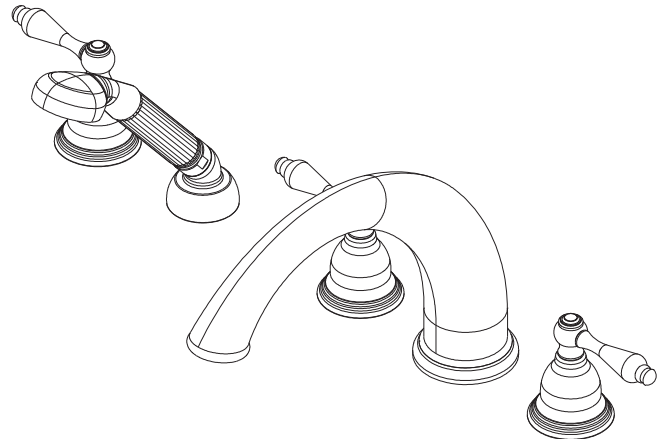

SEAPORT

Roman Tub with Handshower Deck Trim

3-857C

Features

- Solid brass construction
- ADA compliant traditional lever handles
- 4-7/8" (12.4 cm) spout height at outlet
- 9-7/16" (24.0 cm) spout reach (c-c)
- Intended for use with Newport Brass rough valve kit (Required Accessory) which incorporates the following:
  - Brass valve bodies and quick-connect spout fitting
  - Quarter-turn washerless ceramic disc 3/4" valve cartridges
  - Diverter valve and hoses as needed for handshower

Codes / Standards Compliance

Meets or exceeds the following at date of manufacture:

- ASME A112.18.1/CSA B125.1
- IAPMO/cUPC
- IPC
- ADA
- ICC/ANSI A117.1
- All applicable US Federal and State material regulations

Colors / Finishes

- 15: Polished Nickel
- 15A: Antique Nickel
- 26: Polished Chrome
- 10B: Oil Rubbed Bronze
- Other: Refer to the Newport Brass catalog for additional color/finish options.

Specified Model

Model	Description	Colors / Finishes
3-857C	Roman Tub with Handshower Deck Trim	☐ 15 ☐ 15A ☐ 26 ☐ 10B ☐ Other

Required Accessory:

Trim, above, and Rough Valve Kit, below, must both be specified.

Application	Roman Tub			Roman Tub with Handshower					
	Hot Valve	Cold Valve	Spout Quick-Connect Fitting	Hot Valve	Cold Valve	Spout Quick-Connect Fitting	Poly-Braided Hose	Handshower Diverter	H/S Flange Hardware
Inlet/Outlet Size	3/4"	3/4"	3/4"	3/4"	3/4"	3/4"	1/2"	3/4" / 1/2"	-
Part Number	☐ 1-506			☐ 1-507					
Image									

Product Specification:

Add "Color / Finish" suffix to Tub Deck Trim model number, below.

The Roman Tub with Handshower Deck Trim shall be made of solid brass construction. Roman Tub with Handshower Deck Trim shall incorporate ADA compliant traditional lever handles. Product shall incorporate a 4-7/8" (12.4 cm) spout height at outlet and a 9-7/16" (24.0 cm) spout reach (c-c). Rough valve kit shall incorporate brass valve bodies with quarter-turn washerless ceramic disc 3/4" valve cartridges, a quick-connect spout fitting and a diverter valve with hoses as needed for handshower. Roman Tub with Handshower Deck Trim shall be Newport Brass Model 3-857C/_____ and Newport Brass rough valve kit shall be 1-507.