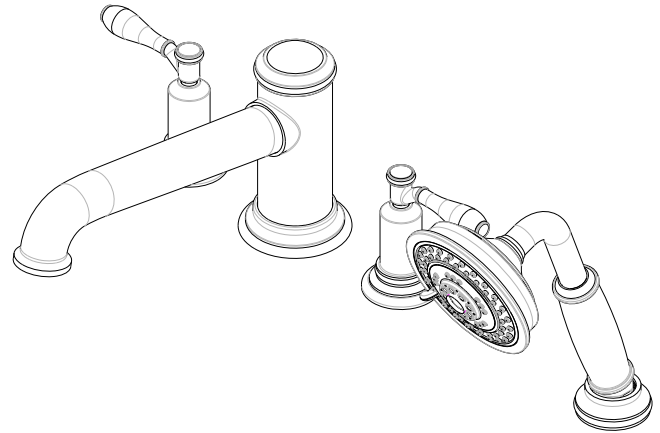

ITHACA

Roman Tub with Handshower Deck Trim

3-2557

Features

- Solid brass construction
- ADA compliant traditional lever handles
- 3-9/16" (9.0 cm) spout height at outlet
- 9-9/16" (24.3 cm) spout reach (c-c)
- Spout incorporates diverter valve (lift cap to activate handshower)
- - Intended for use with Newport Brass rough valve kit (Required

Accessory) which incorporates the following:

- Brass valve bodies, quick-connect spout fitting and hoses
- Quarter-turn washerless ceramic disc 3/4" valve cartridges

Codes / Standards Compliance

Meets or exceeds the following at date of manufacture:

- ASME A112.18.1/CSA B125.1
- IAPMO/cUPC
- IPC
- ADA
- ICC/ANSI A117.1
- All applicable US Federal and State material regulations

Colors / Finishes

- 15: Polished Nickel
- 15A: Antique Nickel
- 26: Polished Chrome
- 10B: Oil Rubbed Bronze

• Other: Refer to the Newport Brass catalog for additional color/finish options.

Specified Model

Model	Description	Colors / Finishes				
3-2557	Roman Tub with Handshower Deck Trim	☐ 15	☐ 15A	☐ 26	☐ 10B	☐ Other

Required Accessory:

Trim, above, and Rough Valve Kit, below, must both be specified.

Application	Roman Tub			Roman Tub with Handshower					
	Hot Valve	Cold Valve	Spout Quick-Connect Fitting	Hot Valve	Cold Valve	Spout Quick-Connect Fitting	Poly-Braided Hose	Handshower Diverter	H/S Flange Hardware
Inlet/Outlet Size	3/4"	3/4"	3/4"	3/4"	3/4"	3/4"	1/2"	3/4" / 1/2"	-
Part Number	☐ 1-570 + Handshower Rough			☐ 1-636 + Handshower Rough					
Image									

Product Specification:

Add "Color / Finish" suffix to Tub Deck Trim model number, below.

The Roman Tub with Handshower Deck Trim shall be made of solid brass construction. Roman Tub with Handshower Deck Trim shall incorporate ADA compliant traditional lever handles. Product shall incorporate a 3-9/16" (9.0 cm) spout height at outlet and a 9-9/16" (24.3 cm) spout reach (c-c). Rough valve kit shall incorporate brass valve bodies with quarter-turn washerless ceramic disc 3/4" valve cartridges, a quick-connect spout fitting and a diverter valve with hoses as needed for handshower. Roman Tub with Handshower Deck Trim shall be Ginger Model 2557/____ and Newport Brass rough valve kit shall be 1-636 + Handshower Rough.