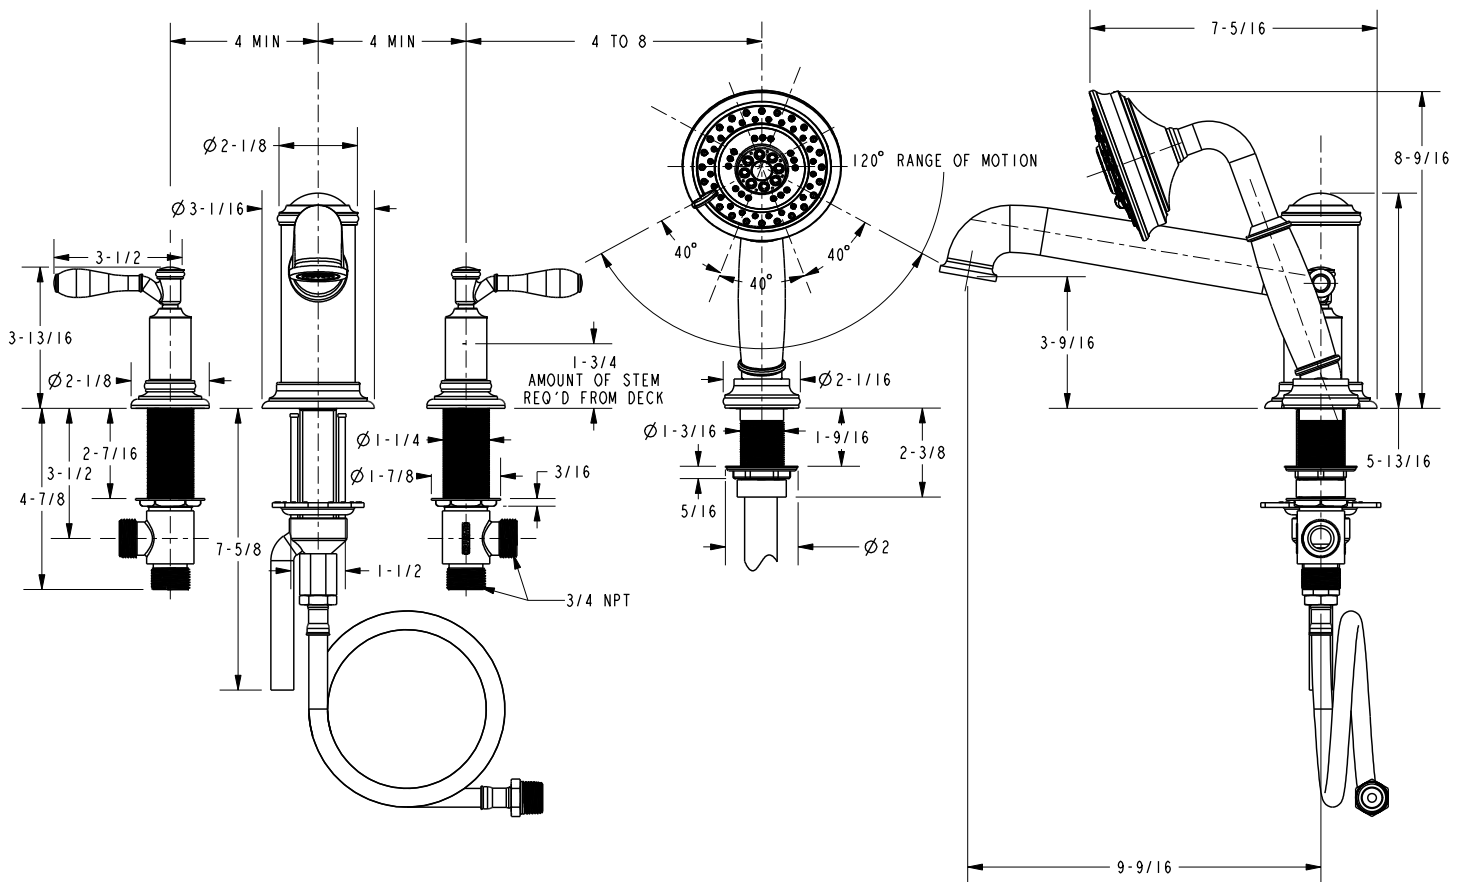

### Features

- Solid brass construction
- ADA compliant traditional lever handles
- 3-9/16" (9.0 cm) spout height at outlet
- 9-9/16" (24.3 cm) spout reach (c-c)
- Spout incorporates diverter valve (lift cap to activate handshower)
- - Intended for use with Newport Brass rough valve kit (Required

### Required Accessory:

**Trim, above, and Rough Valve Kit, below, must both be specified.**

Application	Roman Tub			Roman Tub with Handshower					
	Hot Valve	Cold Valve	Spout Quick-Connect Fitting	Hot Valve	Cold Valve	Spout Quick-Connect Fitting	Poly-Braided Hose	Handshower Diverter	H/S Flange Hardware
Inlet/Outlet Size	3/4"	3/4"	3/4"	3/4"	3/4"	3/4"	1/2"	3/4" / 1/2"	-
Part Number	<input type="checkbox"/> 1-570 + Handshower Rough			<input type="checkbox"/> 1-636 + Handshower Rough					
Image									

### Product Specification:

**Add "Color / Finish" suffix to Tub Deck Trim model number, below.**

The Roman Tub with Handshower Deck Trim shall be made of solid brass construction. Roman Tub with Handshower Deck Trim shall incorporate ADA compliant traditional lever handles. Product shall incorporate a 3-9/16" (9.0 cm) spout height at outlet and a 9-9/16" (24.3 cm) spout reach (c-c). Rough valve kit shall incorporate brass valve bodies with quarter-turn washerless ceramic disc 3/4" valve cartridges, a quick-connect spout fitting and a diverter valve with hoses as needed for handshower. Roman Tub with Handshower Deck Trim shall be Ginger Model 2557/\_\_\_\_ and Newport Brass rough valve kit shall be 1-636 + Handshower Rough.

## Product Dimensions (units are in inches)