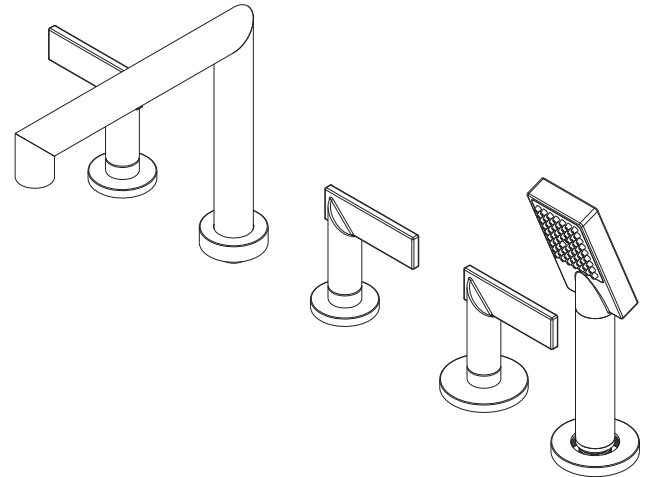

**Features**

- Solid brass construction
- ADA compliant contemporary lever handles
- 5-5/8" (14.3 cm) spout height at outlet
- 7-1/8" (18.1 cm) spout reach (c-c)
- Intended for use with Newport Brass rough valve kit (Required Accessory) which incorporates the following:
  - Brass valve bodies and spout nipple
  - Quarter-turn washerless ceramic disc 3/4" valve cartridges
  - Diverter valve and hoses as needed for handshower

**Roman Tub with Handshower Deck Trim**

**3-2497**

**Colors / Finishes**

- 15: Polished Nickel
- 15A: Antique Nickel
- 26: Polished Chrome
- 10B: Oil Rubbed Bronze
- Other: Refer to the Newport Brass catalog for additional color/finish options.

**Required Accessory:**

Trim, above, and Rough Valve Kit, below, must both be specified.

Application	Roman Tub			Roman Tub with Handshower					
	Hot Valve	Cold Valve	Spout Quick-Connect Fitting	Hot Valve	Cold Valve	Spout Quick-Connect Fitting	Poly-Braided Hose	Handshower Diverter	H/S Flange Hardware
Inlet/Outlet Size	3/4"	3/4"	3/4"	3/4"	3/4"	3/4"	1/2"	3/4" / 1/2"	-
Part Number	<input type="checkbox"/> 1-677			<input type="checkbox"/> 1-678					
Image									

**Product Specification:**

Add "Color / Finish" suffix to Tub Deck Trim model number, below.

The Roman Tub with Handshower Deck Trim shall be made of solid brass construction. Roman Tub with Handshower Deck Trim shall incorporate ADA compliant contemporary lever handles. Product shall incorporate a 5-5/8" (14.3 cm) spout height at outlet and a 7-1/8" (18.1 cm) spout reach (c-c). Rough valve kit shall incorporate brass valve bodies with quarter-turn washerless ceramic disc 3/4" valve cartridges, a spout nipple and a diverter valve with hoses as needed for handshower. Roman Tub with Handshower Deck Trim shall be Newport Brass Model 3-2497/\_\_\_\_ and Newport Brass rough valve kit shall be 1-678.