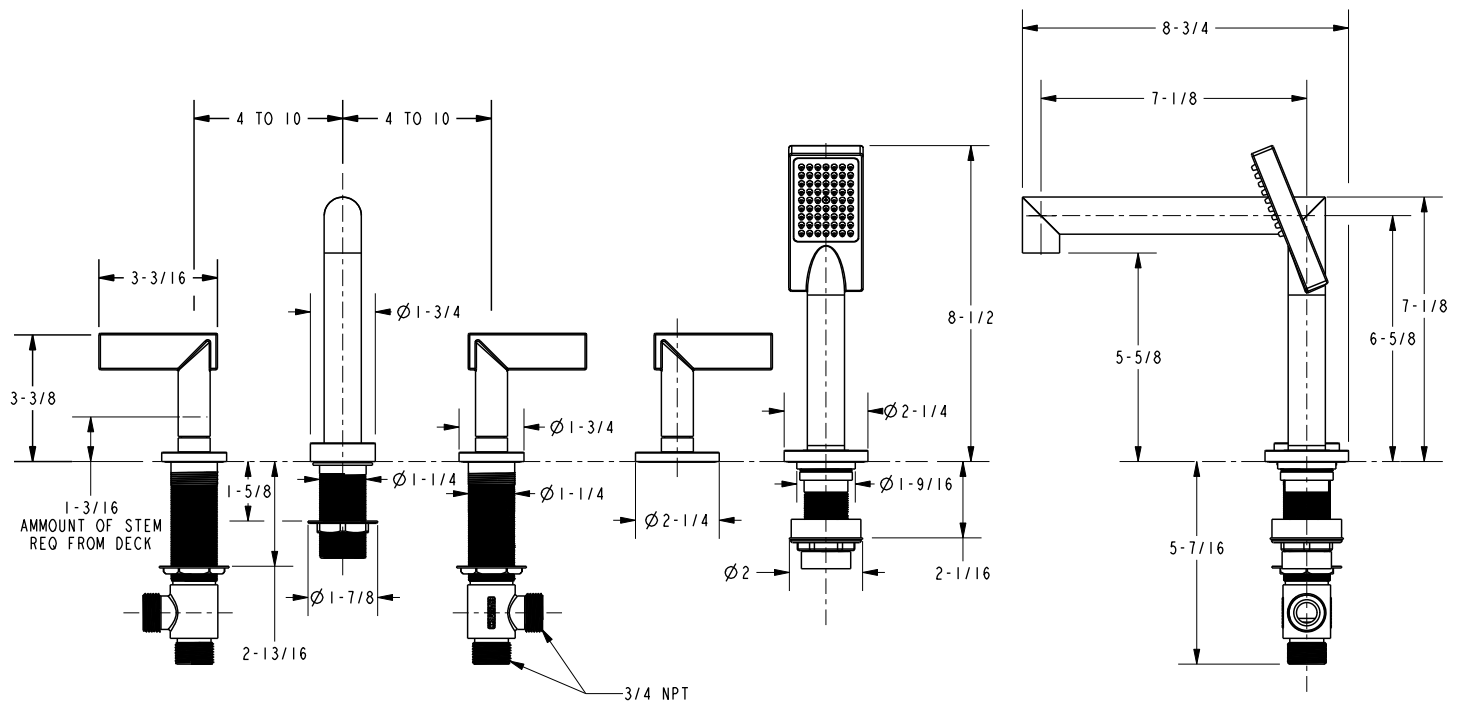

**Features**

- Solid brass construction
- ADA compliant contemporary lever handles
- 5-5/8" (14.3 cm) spout height at outlet
- 7-1/8" (18.1 cm) spout reach (c-c)
- Intended for use with Newport Brass rough valve kit (Required Accessory) which incorporates the following:
  - Brass valve bodies and spout nipple
  - Quarter-turn washerless ceramic disc 3/4" valve cartridges
  - Diverter valve and hoses as needed for handshower

**Required Accessory:**

Trim, above, and Rough Valve Kit, below, must both be specified.

Application	Roman Tub			Roman Tub with Handshower					
	Hot Valve	Cold Valve	Spout Quick-Connect Fitting	Hot Valve	Cold Valve	Spout Quick-Connect Fitting	Poly-Braided Hose	Handshower Diverter	H/S Flange Hardware
Inlet/Outlet Size	3/4"	3/4"	3/4"	3/4"	3/4"	3/4"	1/2"	3/4" / 1/2"	-
Part Number	<input type="checkbox"/> 1-677			<input type="checkbox"/> 1-678					
Image									

**Product Specification:**

Add "Color / Finish" suffix to Tub Deck Trim model number, below.

The Roman Tub with Handshower Deck Trim shall be made of solid brass construction. Roman Tub with Handshower Deck Trim shall incorporate ADA compliant contemporary lever handles. Product shall incorporate a 5-5/8" (14.3 cm) spout height at outlet and a 7-1/8" (18.1 cm) spout reach (c-c). Rough valve kit shall incorporate brass valve bodies with quarter-turn washerless ceramic disc 3/4" valve cartridges, a spout nipple and a diverter valve with hoses as needed for handshower. Roman Tub with Handshower Deck Trim shall be Newport Brass Model 3-2497/\_\_\_\_ and Newport Brass rough valve kit shall be 1-678.

# 3-2497

Product Dimensions (units are in inches)

Keaton Roman Tub with Handshower Deck Trim  
**3-2497**

**NEWPORT BRASS**  
Flawless Beauty. From Faucet to Finish.™