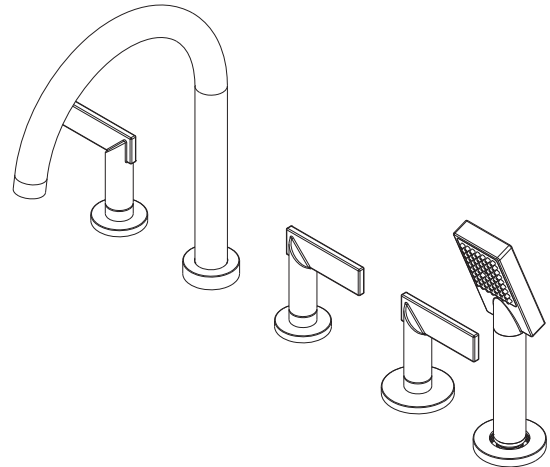

Roman Tub with Handshower Deck Trim

3-2487

Features

- Solid brass construction
- ADA compliant contemporary lever handles
- 7-1/16" (17.9 cm) spout height at outlet
- 7-15/16" (20.2 cm) spout reach (c-c)
- Intended for use with Newport Brass rough valve kit (Required Accessory) which incorporates the following:
  - Brass valve bodies and spout nipple
  - Quarter-turn washerless ceramic disc 3/4" valve cartridges
  - Diverter valve and hoses as needed for handshower

Codes / Standards Compliance

Meets or exceeds the following at date of manufacture:

- ASME A112.18.1/CSA B125.1
- IAPMO/cUPC
- IPC
- ADA
- ICC/ANSI A117.1
- All applicable US Federal and State material regulations

Colors / Finishes

- 15: Polished Nickel
- 15A: Antique Nickel
- 26: Polished Chrome
- 10B: Oil Rubbed Bronze
- Other: Refer to the Newport Brass catalog for additional color/finish options.

Specified Model

Model	Description	Colors / Finishes				
3-2487	Roman Tub with Handshower Deck Trim	☐ 15	☐ 15A	☐ 26	☐ 10B	☐ Other

Required Accessory:

Trim, above, and Rough Valve Kit, below, must both be specified.

Application	Roman Tub			Roman Tub with Handshower					
	Hot Valve	Cold Valve	Spout Quick-Connect Fitting	Hot Valve	Cold Valve	Spout Quick-Connect Fitting	Poly-Braided Hose	Handshower Diverter	H/S Flange Hardware
Inlet/Outlet Size	3/4"	3/4"	3/4"	3/4"	3/4"	3/4"	1/2"	3/4" / 1/2"	-
Part Number	☐ 1-677			☐ 1-678					
Image									

Product Specification:

Add "Color / Finish" suffix to Tub Deck Trim model number, below.

The Roman Tub with Handshower Deck Trim shall be made of solid brass construction. Roman Tub with Handshower Deck Trim shall incorporate ADA compliant contemporary lever handles. Product shall incorporate a 7-1/16" (17.9 cm) spout height at outlet and a 7-15/16" (20.7 cm) spout reach (c-c). Rough valve kit shall incorporate brass valve bodies with quarter-turn washerless ceramic disc 3/4" valve cartridges, a spout nipple and a diverter valve with hoses as needed for handshower. Roman Tub with Handshower Deck Trim shall be Newport Brass Model 3-2487/____ and Newport Brass rough valve kit shall be 1-678.