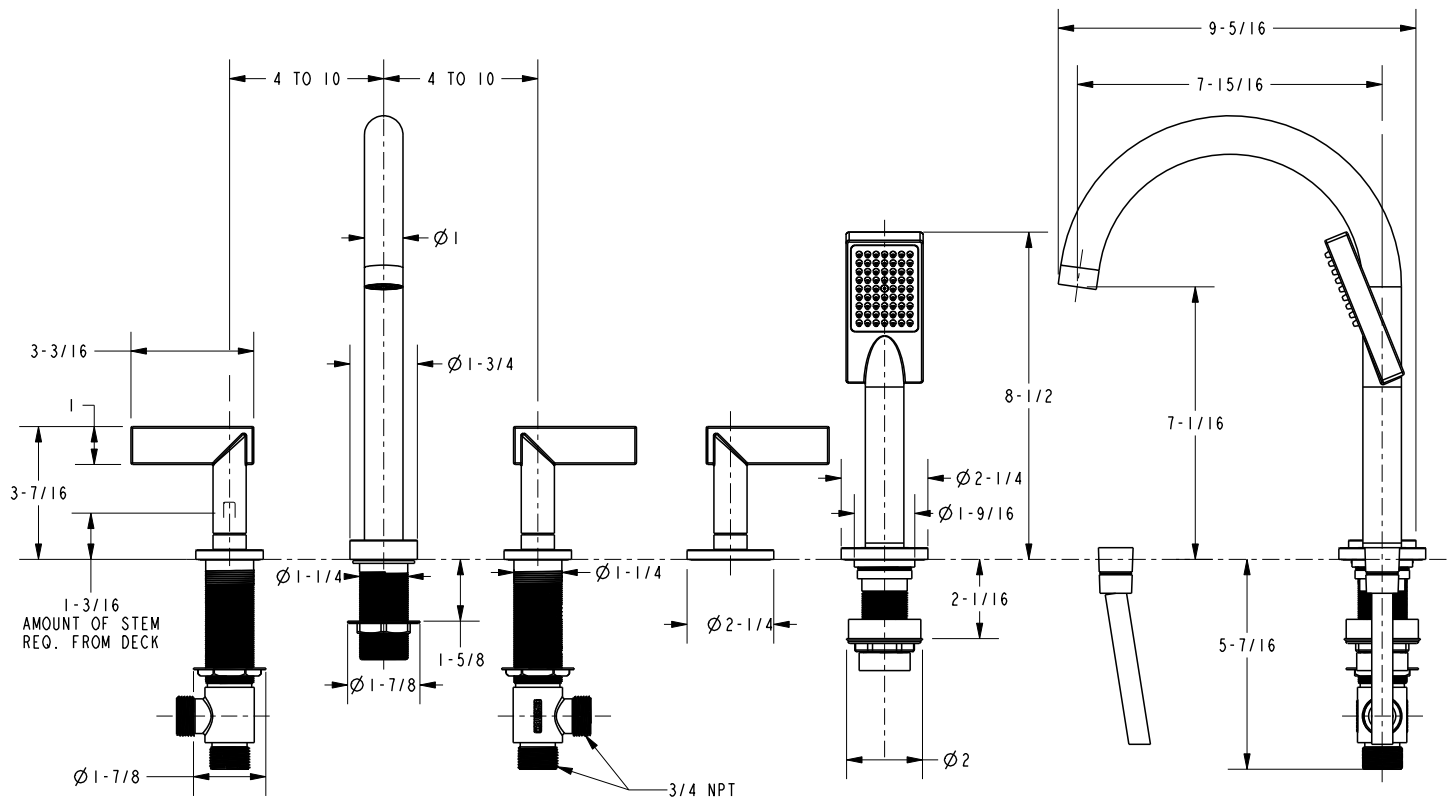

Roman Tub with Handshower Deck Trim

3-2487

Features

- Solid brass construction
- ADA compliant contemporary lever handles
- 7-1/16" (17.9 cm) spout height at outlet
- 7-15/16" (20.2 cm) spout reach (c-c)
- Intended for use with Newport Brass rough valve kit (Required Accessory) which incorporates the following:
 - Brass valve bodies and spout nipple
 - Quarter-turn washerless ceramic disc 3/4" valve cartridges
 - Diverter valve and hoses as needed for handshower

Required Accessory:

Trim, above, and Rough Valve Kit, below, must both be specified.

Application	Roman Tub			Roman Tub with Handshower					
	Hot Valve	Cold Valve	Spout Quick-Connect Fitting	Hot Valve	Cold Valve	Spout Quick-Connect Fitting	Poly-Braided Hose	Handshower Diverter	H/S Flange Hardware
Inlet/Outlet Size	3/4"	3/4"	3/4"	3/4"	3/4"	3/4"	1/2"	3/4" / 1/2"	-
Part Number	<input type="checkbox"/> 1-677			<input type="checkbox"/> 1-678					
Image									

Product Specification:

Add "Color / Finish" suffix to Tub Deck Trim model number, below.

The Roman Tub with Handshower Deck Trim shall be made of solid brass construction. Roman Tub with Handshower Deck Trim shall incorporate ADA compliant contemporary lever handles. Product shall incorporate a 7-1/16" (17.9 cm) spout height at outlet and a 7-15/16" (20.7 cm) spout reach (c-c). Rough valve kit shall incorporate brass valve bodies with quarter-turn washerless ceramic disc 3/4" valve cartridges, a spout nipple and a diverter valve with hoses as needed for handshower. Roman Tub with Handshower Deck Trim shall be Newport Brass Model 3-2487/____ and Newport Brass rough valve kit shall be 1-678.

3-2487

Product Dimensions (units are in inches)

Priya Roman Tub with Handshower Deck Trim
3-2487

NEWPORT BRASS
Flawless Beauty. From Faucet to Finish.™