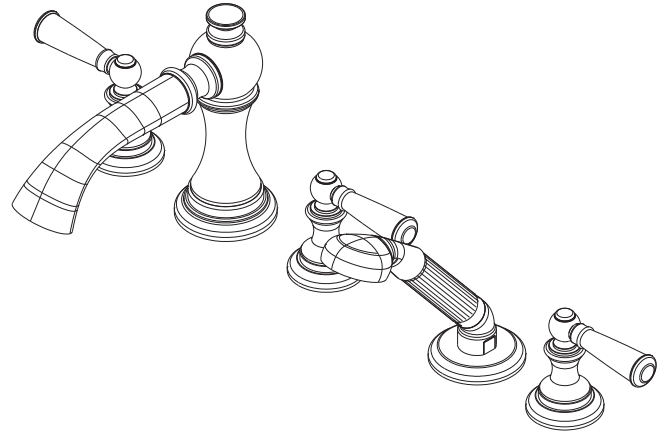

SUTTON

Roman Tub with Handshower Deck Trim

3-2457

Features

- Solid brass construction
- ADA compliant traditional lever handles
- 3-1/16" (7.8 cm) spout height at outlet
- 9-1/16" (23.0 cm) spout reach (c-c)
- Intended for use with Newport Brass rough valve kit (Required Accessory) which incorporates the following:
  - Brass valve bodies and quick-connect spout fitting
  - Quarter-turn washerless ceramic disc 3/4" valve cartridges
  - Diverter valve and hoses as needed for handshower

Codes / Standards Compliance

Meets or exceeds the following at date of manufacture:

- ASME A112.18.1/CSA B125.1
- IAPMO/cUPC
- IPC
- ADA
- ICC/ANSI A117.1
- All applicable US Federal and State material regulations

Colors / Finishes

- 15: Polished Nickel
- 15A: Antique Nickel
- 26: Polished Chrome
- 10B: Oil Rubbed Bronze
- Other: Refer to the Newport Brass catalog for additional color/finish options.

Specified Model

Model	Description	Colors / Finishes
3-2457	Roman Tub with Handshower Deck Trim	☐ 15 ☐ 15A ☐ 26 ☐ 10B ☐ Other

Required Accessory:

Trim, above, and Rough Valve Kit, below, must both be specified.

Application	Roman Tub			Roman Tub with Handshower					
	Hot Valve	Cold Valve	Spout Quick-Connect Fitting	Hot Valve	Cold Valve	Spout Quick-Connect Fitting	Poly-Braided Hose	Handshower Diverter	H/S Flange Hardware
Inlet/Outlet Size	3/4"	3/4"	3/4"	3/4"	3/4"	3/4"	1/2"	3/4" / 1/2"	-
Part Number	☐ 1-502			☐ 1-503					
Image									

Product Specification:

Add "Color / Finish" suffix to Tub Deck Trim model number, below.

The Roman Tub with Handshower Deck Trim shall be made of solid brass construction. Roman Tub with Handshower Deck Trim shall incorporate ADA compliant traditional lever handles. Product shall incorporate a 3-1/16" (7.8 cm) spout height at outlet and a 9-1/16" (23.0 cm) spout reach (c-c). Rough valve kit shall incorporate brass valve bodies with quarter-turn washerless ceramic disc 3/4" valve cartridges, a quick-connect spout fitting and a diverter valve with hoses as needed for handshower. Roman Tub with Handshower Deck Trim shall be Newport Brass Model 3-2457/____ and Newport Brass rough valve kit shall be 1-503.