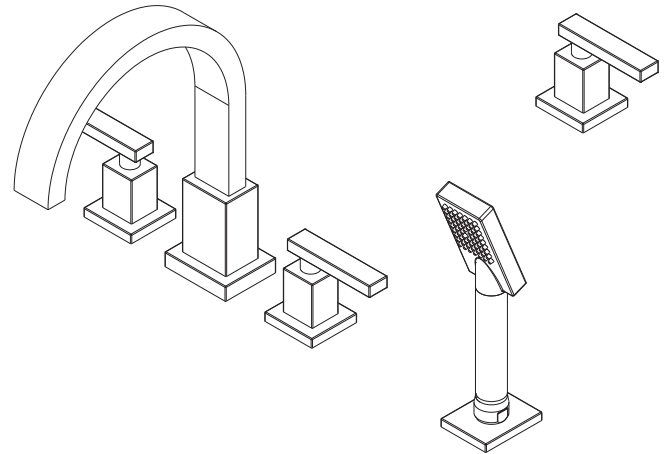

**Features**

- Solid brass construction
- ADA compliant contemporary lever handles
- 6-7/8" (17.5 cm) spout height at outlet
- 8" (20.3 cm) spout reach (c-c)
- Intended for use with Newport Brass rough valve kit (Required Accessory) which incorporates the following:
  - Brass valve bodies and quick-connect spout fitting
  - Quarter-turn washerless ceramic disc 3/4" valve cartridges
  - Diverter valve and hoses as needed for handshower

**Roman Tub with Handshower Deck Trim**

**3-2047**

**Colors / Finishes**

- 15: Polished Nickel
- 15A: Antique Nickel
- 26: Polished Chrome
- 10B: Oil Rubbed Bronze
- Other: Refer to the Newport Brass catalog for additional color/finish options.

**Required Accessory:**

Trim, above, and Rough Valve Kit, below, must both be specified.

Application	Roman Tub			Roman Tub with Handshower					
	Hot Valve	Cold Valve	Spout Quick-Connect Fitting	Hot Valve	Cold Valve	Spout Quick-Connect Fitting	Poly-Braided Hose	Handshower Diverter	H/S Flange Hardware
Inlet/Outlet Size	3/4"	3/4"	3/4"	3/4"	3/4"	3/4"	1/2"	3/4" / 1/2"	-
Part Number	<input type="checkbox"/> 1-665			<input type="checkbox"/> 1-666					
Image									

**Product Specification:**

Add "Color / Finish" suffix to Tub Deck Trim model number, below.

The Roman Tub with Handshower Deck Trim shall be made of solid brass construction. Roman Tub with Handshower Deck Trim shall incorporate ADA compliant contemporary lever handles. Product shall incorporate a 6-7/8" (17.5 cm) spout height at outlet and a 8" (20.3 cm) spout reach (c-c). Rough valve kit shall incorporate brass valve bodies with quarter-turn washerless ceramic disc 3/4" valve cartridges, a quick-connect spout fitting and a diverter valve with hoses as needed for handshower. Roman Tub with Handshower Deck Trim shall be Newport Brass Model 3-2047/\_\_\_\_ and Newport Brass rough valve kit shall be 1-666.