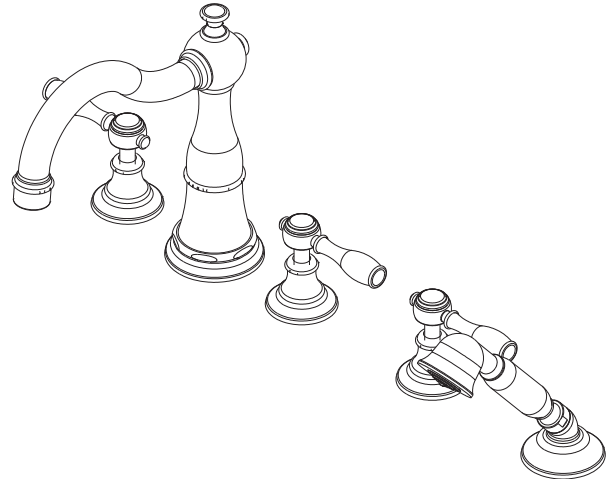

VICTORIA

Roman Tub with Handshower Deck Trim

3-1777

Features

- Solid brass construction
- ADA compliant traditional lever handles
- 6-5/16" (16.0 cm) spout height at outlet
- 8-3/8" (21.3 cm) spout reach (c-c)
- Intended for use with Newport Brass rough valve kit (Required Accessory) which incorporates the following:
  - Brass valve bodies and quick-connect spout fitting
  - Quarter-turn washerless ceramic disc 3/4" valve cartridges
  - Diverter valve and hoses as needed for handshower

Codes / Standards Compliance

Meets or exceeds the following at date of manufacture:

- ASME A112.18.1/CSA B125.1
- IAPMO/cUPC
- IPC
- ADA
- ICC/ANSI A117.1
- All applicable US Federal and State material regulations

Colors / Finishes

- 15: Polished Nickel
- 15A: Antique Nickel
- 26: Polished Chrome
- 10B: Oil Rubbed Bronze
- Other: Refer to the Newport Brass catalog for additional color/finish options.

Specified Model

Model	Description	Colors / Finishes				
3-1777	Roman Tub with Handshower Deck Trim	☐ 15	☐ 15A	☐ 26	☐ 10B	☐ Other

Required Accessory:

Trim, above, and Rough Valve Kit, below, must both be specified.

Application	Roman Tub			Roman Tub with Handshower					
	Hot Valve	Cold Valve	Spout Quick-Connect Fitting	Hot Valve	Cold Valve	Spout Quick-Connect Fitting	Poly-Braided Hose	Handshower Diverter	H/S Flange Hardware
Inlet/Outlet Size	3/4"	3/4"	3/4"	3/4"	3/4"	3/4"	1/2"	3/4" / 1/2"	-
Part Number	☐ 1-586			☐ 1-587					
Image									

Product Specification:

Add "Color / Finish" suffix to Tub Deck Trim model number, below.

The Roman Tub with Handshower Deck Trim shall be made of solid brass construction. Roman Tub with Handshower Deck Trim shall incorporate ADA compliant traditional lever handles. Product shall incorporate a 6-5/16" (16.0 cm) spout height at outlet and a 8-3/8" (21.3 cm) spout reach (c-c). Rough valve kit shall incorporate brass valve bodies with quarter-turn washerless ceramic disc 3/4" valve cartridges, a quick-connect spout fitting and a diverter valve with hoses as needed for handshower. Roman Tub with Handshower Deck Trim shall be Newport Brass Model 3-1777/____ and Newport Brass rough valve kit shall be 1-587.