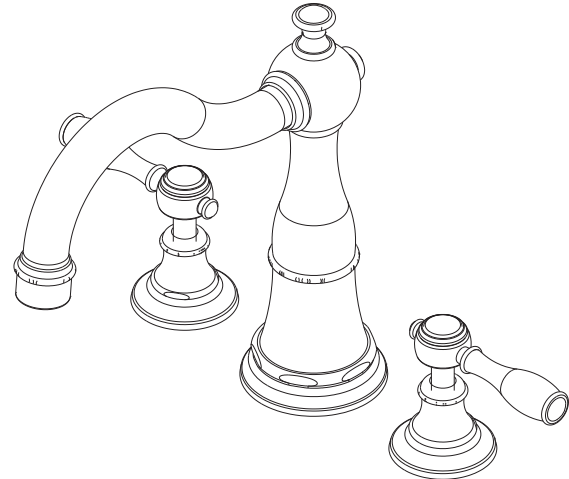

VICTORIA

Roman Tub Deck Trim

3-1776

Features

- Solid brass construction
- ADA compliant traditional lever handles
- 6-5/16" (16.0 cm) spout height at outlet
- 8-3/8" (21.3 cm) spout reach (c-c)
- Intended for use with Newport Brass rough valve kit (Required Accessory) which incorporates the following:
  - Brass valve bodies and quick-connect spout fitting
  - Quarter-turn washerless ceramic disc 3/4" valve cartridges

Codes / Standards Compliance

Meets or exceeds the following at date of manufacture:

- ASME A112.18.1/CSA B125.1
- IAPMO/cUPC
- IPC
- ADA
- ICC/ANSI A117.1
- All applicable US Federal and State material regulations

Colors / Finishes

- 15: Polished Nickel
- 15A: Antique Nickel
- 26: Polished Chrome
- 10B: Oil Rubbed Bronze
- Other: Refer to the Newport Brass catalog for additional color/finish options.

Specified Model

Model	Description	Colors / Finishes
3-1776	Roman Tub Deck Trim	☐ 15 ☐ 15A ☐ 26 ☐ 10B ☐ Other

Required Accessory:

Trim, above, and Rough Valve Kit, below, must both be specified.

Application	Roman Tub			Roman Tub with Handshower					
	Hot Valve	Cold Valve	Spout Quick-Connect Fitting	Hot Valve	Cold Valve	Spout Quick-Connect Fitting	Poly-Braided Hose	Handshower Diverter	H/S Flange Hardware
Inlet/Outlet Size	3/4"	3/4"	3/4"	3/4"	3/4"	3/4"	1/2"	1/2" / 3/4"	-
Part Number	☐ 1-586			☐ 1-587					
Image									

Product Specification:

Add "Color / Finish" suffix to Tub Deck Trim model number, below.

The Roman Tub Deck Trim shall be made of solid brass construction. Roman Tub Deck Trim shall incorporate ADA compliant traditional lever handles. Product shall incorporate a 6-5/16" (16.0 cm) spout height at outlet and a 8-3/8" (21.3 cm) spout reach (c-c). Rough valve kit shall incorporate brass valve bodies with quarter-turn washerless ceramic disc 3/4" valve cartridges and a quick-connect spout fitting. Roman Tub Deck Trim shall be Newport Brass Model 3-1776/____ and Newport Brass rough valve kit shall be 1-586.