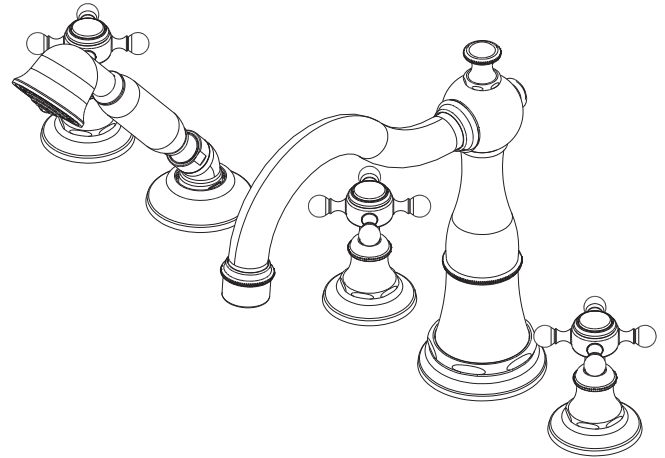

VICTORIA

Roman Tub with Handshower Deck Trim

3-1767

Features

- Solid brass construction
- ADA compliant traditional cross handles
- 6-5/16" (16.0 cm) spout height at outlet
- 8-3/8" (21.3 cm) spout reach (c-c)
- Intended for use with Newport Brass rough valve kit (Required Accessory) which incorporates the following:
  - Brass valve bodies and quick-connect spout fitting
  - Quarter-turn washerless ceramic disc 3/4" valve cartridges
  - Diverter valve and hoses as needed for handshower

Codes / Standards Compliance

Meets or exceeds the following at date of manufacture:

- ASME A112.18.1/CSA B125.1
- IAPMO/cUPC
- IPC
- ADA
- ICC/ANSI A117.1
- All applicable US Federal and State material regulations

Colors / Finishes

- 15: Polished Nickel
- 15A: Antique Nickel
- 26: Polished Chrome
- 10B: Oil Rubbed Bronze
- Other: Refer to the Newport Brass catalog for additional color/finish options.

Specified Model

Model	Description	Colors / Finishes				
3-1767	Roman Tub with Handshower Deck Trim	☐ 15	☐ 15A	☐ 26	☐ 10B	☐ Other

Required Accessory:

Trim, above, and Rough Valve Kit, below, must both be specified.

Application	Roman Tub			Roman Tub with Handshower					
	Hot Valve	Cold Valve	Spout Quick-Connect Fitting	Hot Valve	Cold Valve	Spout Quick-Connect Fitting	Poly-Braided Hose	Handshower Diverter	H/S Flange Hardware
Inlet/Outlet Size	3/4"	3/4"	3/4"	3/4"	3/4"	3/4"	1/2"	3/4" / 1/2"	-
Part Number	☐ 1-586			☐ 1-587					
Image									

Product Specification:

Add "Color / Finish" suffix to Tub Deck Trim model number, below.

The Roman Tub with Handshower Deck Trim shall be made of solid brass construction. Roman Tub with Handshower Deck Trim shall incorporate ADA compliant traditional cross handles. Product shall incorporate a 6-5/16" (16.0 cm) spout height at outlet and a 8-3/8" (21.3 cm) spout reach (c-c). Rough valve kit shall incorporate brass valve bodies with quarter-turn washerless ceramic disc 3/4" valve cartridges, a quick-connect spout fitting and a diverter valve with hoses as needed for handshower. Roman Tub with Handshower Deck Trim shall be Newport Brass Model 3-1767/____ and Newport Brass rough valve kit shall be 1-587.