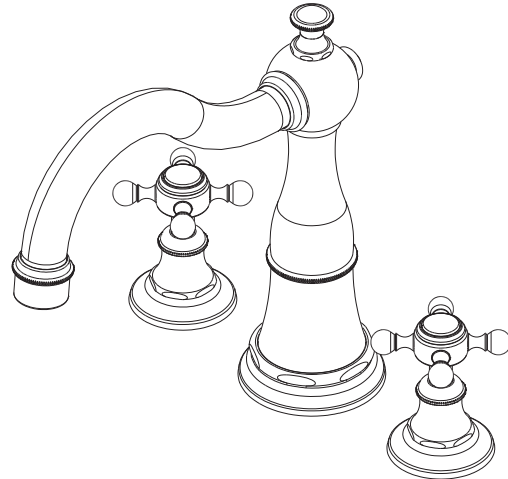

VICTORIA

Roman Tub Deck Trim

3-1766

Features

- Solid brass construction
- ADA compliant traditional cross handles
- 6-5/16" (16.0 cm) spout height at outlet
- 8-3/8" (21.3 cm) spout reach (c-c)
- Intended for use with Newport Brass rough valve kit (Required Accessory) which incorporates the following:
  - Brass valve bodies and quick-connect spout fitting
  - Quarter-turn washerless ceramic disc 3/4" valve cartridges

Codes / Standards Compliance

Meets or exceeds the following at date of manufacture:

- ASME A112.18.1/CSA B125.1
- IAPMO/cUPC
- IPC
- ADA
- ICC/ANSI A117.1
- All applicable US Federal and State material regulations

Colors / Finishes

- 15: Polished Nickel
- 15A: Antique Nickel
- 26: Polished Chrome
- 10B: Oil Rubbed Bronze
- Other: Refer to the Newport Brass catalog for additional color/finish options.

Specified Model

Model	Description	Colors / Finishes
3-1766	Roman Tub Deck Trim	☐ 15 ☐ 15A ☐ 26 ☐ 10B ☐ Other

Required Accessory:

Trim, above, and Rough Valve Kit, below, must both be specified.

Application	Roman Tub			Roman Tub with Handshower					
	Hot Valve	Cold Valve	Spout Quick-Connect Fitting	Hot Valve	Cold Valve	Spout Quick-Connect Fitting	Poly-Braided Hose	Handshower Diverter	H/S Flange Hardware
Inlet/Outlet Size	3/4"	3/4"	3/4"	3/4"	3/4"	3/4"	1/2"	1/2" / 3/4"	-
Part Number	☐ 1-586			☐ 1-587					
Image									

Product Specification:

Add "Color / Finish" suffix to Tub Deck Trim model number, below.

The Roman Tub Deck Trim shall be made of solid brass construction. Roman Tub Deck Trim shall incorporate ADA compliant traditional cross handles. Product shall incorporate a 6-5/16" (16.0 cm) spout height at outlet and a 8-3/8" (21.3 cm) spout reach (c-c). Rough valve kit shall incorporate brass valve bodies with quarter-turn washerless ceramic disc 3/4" valve cartridges and a quick-connect spout fitting. Roman Tub Deck Trim shall be Newport Brass Model 3-1766/____ and Newport Brass rough valve kit shall be 1-586.