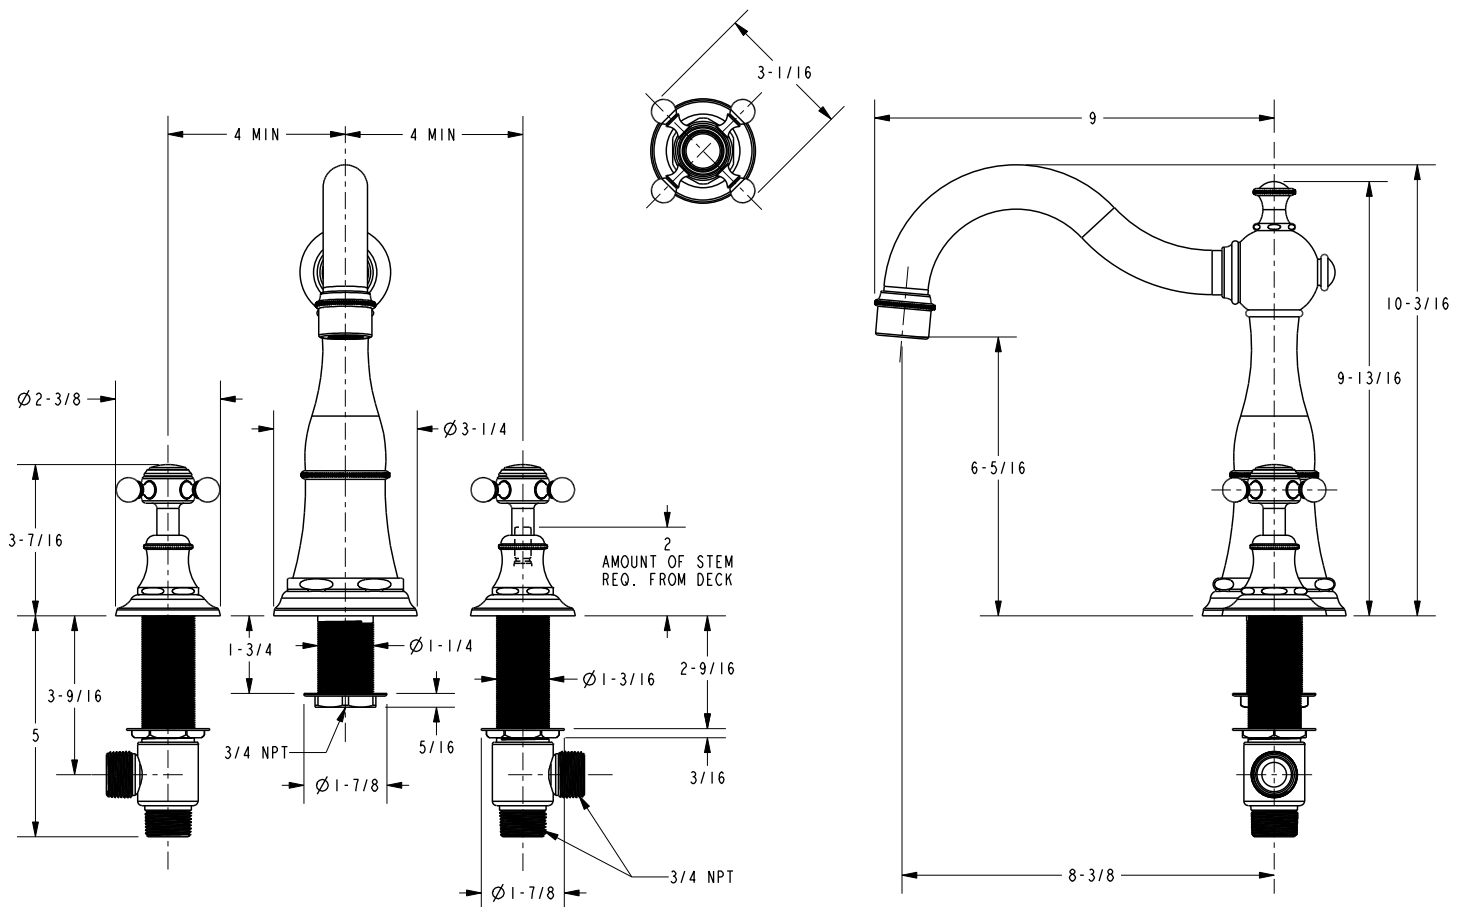

VICTORIA

Roman Tub Deck Trim

3-1766

Features

- Solid brass construction
- ADA compliant traditional cross handles
- 6-5/16" (16.0 cm) spout height at outlet
- 8-3/8" (21.3 cm) spout reach (c-c)
- Intended for use with Newport Brass rough valve kit (Required Accessory) which incorporates the following:
 - Brass valve bodies and quick-connect spout fitting
 - Quarter-turn washerless ceramic disc 3/4" valve cartridges

Required Accessory:

Trim, above, and Rough Valve Kit, below, must both be specified.

Application	Roman Tub			Roman Tub with Handshower					
	Hot Valve	Cold Valve	Spout Quick-Connect Fitting	Hot Valve	Cold Valve	Spout Quick-Connect Fitting	Poly-Braided Hose	Handshower Diverter	H/S Flange Hardware
Inlet/Outlet Size	3/4"	3/4"	3/4"	3/4"	3/4"	3/4"	1/2"	1/2" / 3/4"	-
Part Number	<input type="checkbox"/> 1-586			<input type="checkbox"/> 1-587					
Image									

Product Specification:

Add "Color / Finish" suffix to Tub Deck Trim model number, below.

The Roman Tub Deck Trim shall be made of solid brass construction. Roman Tub Deck Trim shall incorporate ADA compliant traditional cross handles. Product shall incorporate a 6-5/16" (16.0 cm) spout height at outlet and a 8-3/8" (21.3 cm) spout reach (c-c). Rough valve kit shall incorporate brass valve bodies with quarter-turn washerless ceramic disc 3/4" valve cartridges and a quick-connect spout fitting. Roman Tub Deck Trim shall be Newport Brass Model 3-1766/____ and Newport Brass rough valve kit shall be 1-586.

3-1766

Product Dimensions (units are in inches)

Victoria Roman Tub Deck Trim
3-1766

page 2 of 2 spec_3-1766

NEWPORT BRASS
Flawless Beauty. From Faucet to Finish.™

t: 949.417.5207 | www.newportbrass.com

©2011 Brasstech, Inc.