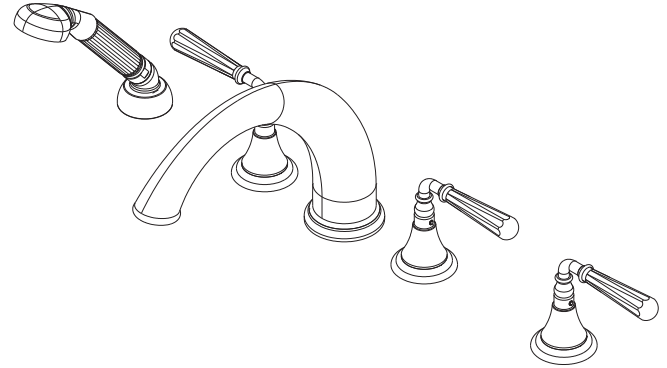

BEVELLE

Roman Tub with Handshower Deck Trim

3-1747

Features

- Solid brass construction
- ADA compliant traditional lever handles
- 4-3/8" (11.1 cm) spout height at outlet
- 9-5/8" (24.4 cm) spout reach (c-c)
- Intended for use with Newport Brass rough valve kit (Required Accessory) which incorporates the following:
 - Brass valve bodies and quick-connect spout fitting
 - Quarter-turn washerless ceramic disc 3/4" valve cartridges
 - Diverter valve and hoses as needed for handshower

Required Accessory:

Trim, above, and Rough Valve Kit, below, must both be specified.

Application	Roman Tub			Roman Tub with Handshower					
	Hot Valve	Cold Valve	Spout Quick-Connect Fitting	Hot Valve	Cold Valve	Spout Quick-Connect Fitting	Poly-Braided Hose	Handshower Diverter	H/S Flange Hardware
Inlet/Outlet Size	3/4"	3/4"	3/4"	3/4"	3/4"	3/4"	1/2"	3/4" / 1/2"	-
Part Number	<input type="checkbox"/> 1-506			<input type="checkbox"/> 1-507					
Image									

Product Specification:

Add "Color / Finish" suffix to Tub Deck Trim model number, below.

The Roman Tub with Handshower Deck Trim shall be made of solid brass construction. Roman Tub with Handshower Deck Trim shall incorporate ADA compliant traditional lever handles. Product shall incorporate a 4-3/8" (11.1 cm) spout height at outlet and a 9-5/8" (24.4 cm) spout reach (c-c). Rough valve kit shall incorporate brass valve bodies with quarter-turn washerless ceramic disc 3/4" valve cartridges, a quick-connect spout fitting and a diverter valve with hoses as needed for handshower. Roman Tub with Handshower Deck Trim shall be Newport Brass Model 3-1747/_____ and Newport Brass rough valve kit shall be 1-507.