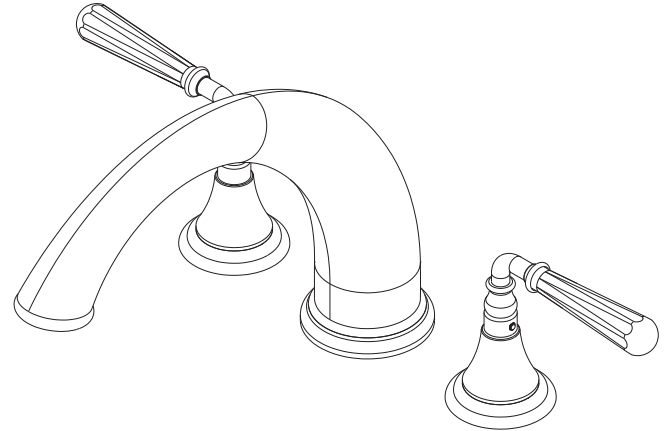

BEVELLE

Roman Tub Deck Trim

3-1746

Features

- Solid brass construction
- ADA compliant traditional lever handles
- 4-3/8" (11.1 cm) spout height at outlet
- 9-5/8" (24.4 cm) spout reach (c-c)
- Intended for use with Newport Brass rough valve kit (Required Accessory) which incorporates the following:
  - Brass valve bodies and quick-connect spout fitting
  - Quarter-turn washerless ceramic disc 3/4" valve cartridges

Codes / Standards Compliance

Meets or exceeds the following at date of manufacture:

- ASME A112.18.1/CSA B125.1
- IAPMO/cUPC
- IPC
- ADA
- ICC/ANSI A117.1
- All applicable US Federal and State material regulations

Colors / Finishes

- 15: Polished Nickel
- 15A: Antique Nickel
- 26: Polished Chrome
- 10B: Oil Rubbed Bronze
- Other: Refer to the Newport Brass catalog for additional color/finish options.

Specified Model

Model	Description	Colors / Finishes
3-1746	Roman Tub Deck Trim	☐ 15 ☐ 15A ☐ 26 ☐ 10B ☐ Other

Required Accessory:

Trim, above, and Rough Valve Kit, below, must both be specified.

Application	Roman Tub			Roman Tub with Handshower					
	Hot Valve	Cold Valve	Spout Quick-Connect Fitting	Hot Valve	Cold Valve	Spout Quick-Connect Fitting	Poly-Braided Hose	Handshower Diverter	H/S Flange Hardware
Inlet/Outlet Size	3/4"	3/4"	3/4"	3/4"	3/4"	3/4"	1/2"	1/2" / 3/4"	-
Part Number	☐ 1-506			☐ 1-507					
Image									

Product Specification:

Add "Color / Finish" suffix to Tub Deck Trim model number, below.

The Roman Tub Deck Trim shall be made of solid brass construction. Roman Tub Deck Trim shall incorporate ADA compliant traditional lever handles. Product shall incorporate a 4-3/8" (11.1 cm) spout height at outlet and a 9-5/8" (24.4 cm) spout reach (c-c). Rough valve kit shall incorporate brass valve bodies with quarter-turn washerless ceramic disc 3/4" valve cartridges and a quick-connect spout fitting. Roman Tub Deck Trim shall be Newport Brass Model 3-1746/_____ and Newport Brass rough valve kit shall be 1-506.