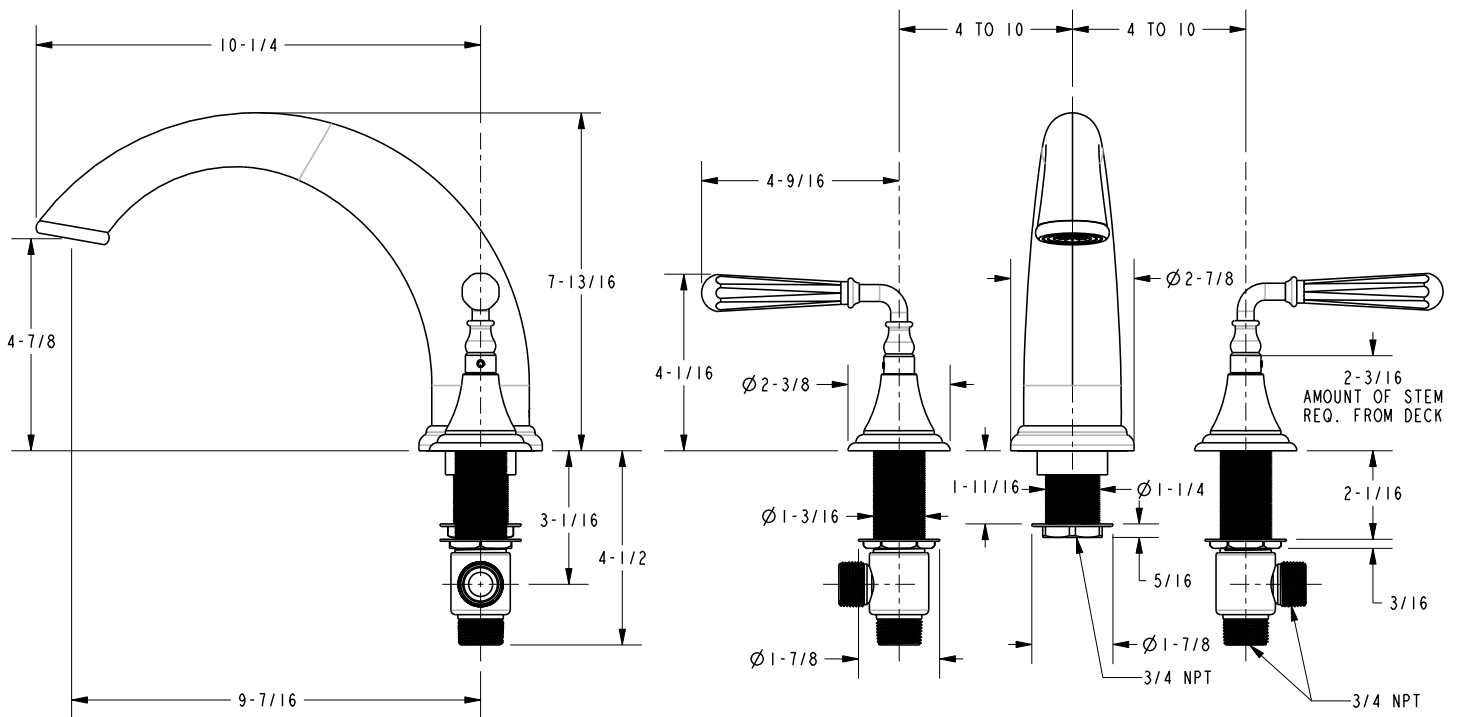

BEVELLE

Roman Tub Deck Trim

3-1746

Features

- Solid brass construction
- ADA compliant traditional lever handles
- 4-3/8" (11.1 cm) spout height at outlet
- 9-5/8" (24.4 cm) spout reach (c-c)
- Intended for use with Newport Brass rough valve kit (Required Accessory) which incorporates the following:
 - Brass valve bodies and quick-connect spout fitting
 - Quarter-turn washerless ceramic disc 3/4" valve cartridges

Required Accessory:

Trim, above, and Rough Valve Kit, below, must both be specified.

Application	Roman Tub			Roman Tub with Handshower					
	Hot Valve	Cold Valve	Spout Quick-Connect Fitting	Hot Valve	Cold Valve	Spout Quick-Connect Fitting	Poly-Braided Hose	Handshower Diverter	H/S Flange Hardware
Inlet/Outlet Size	3/4"	3/4"	3/4"	3/4"	3/4"	3/4"	1/2"	1/2" / 3/4"	-
Part Number	<input type="checkbox"/> 1-506			<input type="checkbox"/> 1-507					
Image									

Product Specification:

Add "Color / Finish" suffix to Tub Deck Trim model number, below.

The Roman Tub Deck Trim shall be made of solid brass construction. Roman Tub Deck Trim shall incorporate ADA compliant traditional lever handles. Product shall incorporate a 4-3/8" (11.1 cm) spout height at outlet and a 9-5/8" (24.4 cm) spout reach (c-c). Rough valve kit shall incorporate brass valve bodies with quarter-turn washerless ceramic disc 3/4" valve cartridges and a quick-connect spout fitting. Roman Tub Deck Trim shall be Newport Brass Model 3-1746/_____ and Newport Brass rough valve kit shall be 1-506.

3-1746

Product Dimensions (units are in inches)

Bevelle Roman Tub Deck Trim
3-1746

page 2 of 2 spec_3-1746

NEWPORT BRASS
Flawless Beauty. From Faucet to Finish.™

t: 949.417.5207 | www.newportbrass.com

©2011 Brasstech, Inc.