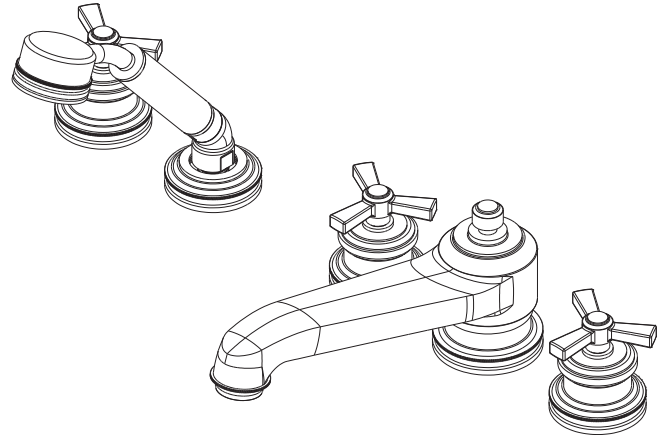

Features

- Solid brass construction
- ADA compliant traditional cross handles
- 3-1/16" (7.8 cm) spout height at outlet
- 9-1/16" (23.0 cm) spout reach (c-c)
- Intended for use with Newport Brass rough valve kit (Required Accessory) which incorporates the following:
 - Brass valve bodies and quick-connect spout fitting
 - Quarter-turn washerless ceramic disc 3/4" valve cartridges
 - Diverter valve and hoses as needed for handshower

Roman Tub with Handshower Deck Trim

3-1607

Colors / Finishes

- 15: Polished Nickel
- 15A: Antique Nickel
- 26: Polished Chrome
- 10B: Oil Rubbed Bronze
- Other: Refer to the Newport Brass catalog for additional color/finish options.

Required Accessory:

Trim, above, and Rough Valve Kit, below, must both be specified.

Application	Roman Tub			Roman Tub with Handshower					
	Hot Valve	Cold Valve	Spout Quick-Connect Fitting	Hot Valve	Cold Valve	Spout Quick-Connect Fitting	Poly-Braided Hose	Handshower Diverter	H/S Flange Hardware
Inlet/Outlet Size	3/4"	3/4"	3/4"	3/4"	3/4"	3/4"	1/2"	3/4" / 1/2"	-
Part Number	<input type="checkbox"/> 1-506			<input type="checkbox"/> 1-507					
Image									

Product Specification:

Add "Color / Finish" suffix to Tub Deck Trim model number, below.

The Roman Tub with Handshower Deck Trim shall be made of solid brass construction. Roman Tub with Handshower Deck Trim shall incorporate ADA compliant traditional cross handles. Product shall incorporate a 3-1/16" (7.8 cm) spout height at outlet and a 9-1/16" (23.0 cm) spout reach (c-c). Rough valve kit shall incorporate brass valve bodies with quarter-turn washerless ceramic disc 3/4" valve cartridges, a quick-connect spout fitting and a diverter valve with hoses as needed for handshower. Roman Tub with Handshower Deck Trim shall be Newport Brass Model 3-1607/____ and Newport Brass rough valve kit shall be 1-507.