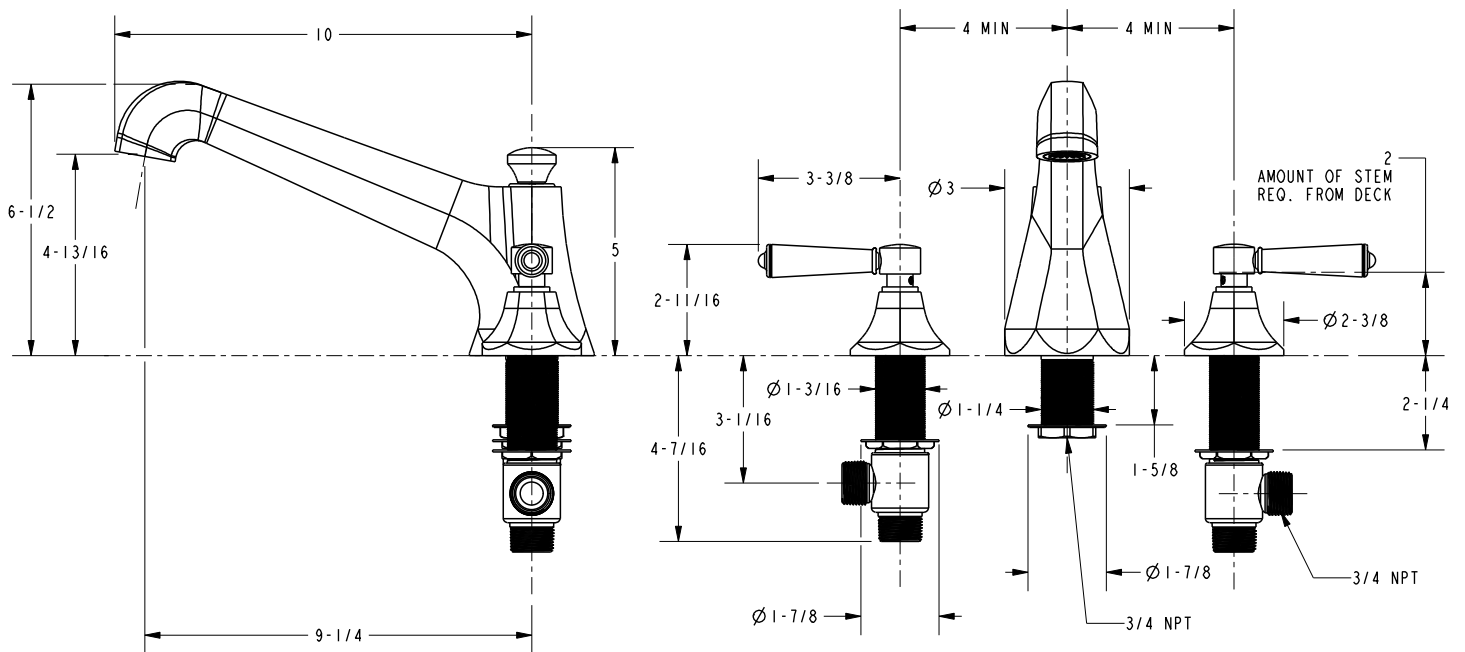

METROPOLE

Roman Tub Deck Trim

3-1206

Features

- Solid brass construction
- ADA compliant traditional lever handles
- 4-3/4" (12.1 cm) spout height at outlet
- 9-1/4" (23.5 cm) spout reach (c-c)
- Intended for use with Newport Brass rough valve kit (Required Accessory) which incorporates the following:
 - Brass valve bodies and quick-connect spout fitting
 - Quarter-turn washerless ceramic disc 3/4" valve cartridges

Required Accessory:

Trim, above, and Rough Valve Kit, below, must both be specified.

Application	Roman Tub			Roman Tub with Handshower					
	Hot Valve	Cold Valve	Spout Quick-Connect Fitting	Hot Valve	Cold Valve	Spout Quick-Connect Fitting	Poly-Braided Hose	Handshower Diverter	H/S Flange Hardware
Inlet/Outlet Size	3/4"	3/4"	3/4"	3/4"	3/4"	3/4"	1/2"	1/2" / 3/4"	-
Part Number	<input type="checkbox"/> 1-502			<input type="checkbox"/> 1-503					
Image									

Product Specification:

Add "Color / Finish" suffix to Tub Deck Trim model number, below.

The Roman Tub Deck Trim shall be made of solid brass construction. Roman Tub Deck Trim shall incorporate ADA compliant traditional lever handles. Product shall incorporate a 4-3/4" (12.1 cm) spout height at outlet and a 9-1/4" (23.5 cm) spout reach (c-c). Rough valve kit shall incorporate brass valve bodies with quarter-turn washerless ceramic disc 3/4" valve cartridges and a quick-connect spout fitting. Roman Tub Deck Trim shall be Newport Brass Model 3-1206/____ and Newport Brass rough valve kit shall be 1-502.

3-1206

Product Dimensions (units are in inches)

Metropole Roman Tub Deck Trim
3-1206

page 2 of 2 spec_3-1206

NEWPORT BRASS
Flawless Beauty. From Faucet to Finish.™

t: 949.417.5207 | www.newportbrass.com

©2011 Brasstech, Inc.