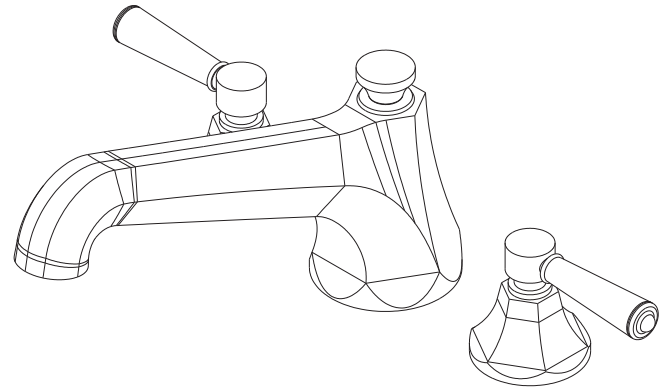

METROPOLE

Roman Tub Deck Trim

3-1206

Features

- Solid brass construction
- ADA compliant traditional lever handles
- 4-3/4" (12.1 cm) spout height at outlet
- 9-1/4" (23.5 cm) spout reach (c-c)
- Intended for use with Newport Brass rough valve kit (Required Accessory) which incorporates the following:
  - Brass valve bodies and quick-connect spout fitting
  - Quarter-turn washerless ceramic disc 3/4" valve cartridges

Codes / Standards Compliance

Meets or exceeds the following at date of manufacture:

- ASME A112.18.1/CSA B125.1
- IAPMO/cUPC
- IPC
- ADA
- ICC/ANSI A117.1
- All applicable US Federal and State material regulations

Colors / Finishes

- 15: Polished Nickel
- 15A: Antique Nickel
- 26: Polished Chrome
- 10B: Oil Rubbed Bronze
- Other: Refer to the Newport Brass catalog for additional color/finish options.

Specified Model

Model	Description	Colors / Finishes
3-1206	Roman Tub Deck Trim	☐ 15 ☐ 15A ☐ 26 ☐ 10B ☐ Other

Required Accessory:

Trim, above, and Rough Valve Kit, below, must both be specified.

Application	Roman Tub			Roman Tub with Handshower					
	Hot Valve	Cold Valve	Spout Quick-Connect Fitting	Hot Valve	Cold Valve	Spout Quick-Connect Fitting	Poly-Braided Hose	Handshower Diverter	H/S Flange Hardware
Inlet/Outlet Size	3/4"	3/4"	3/4"	3/4"	3/4"	3/4"	1/2"	1/2" / 3/4"	-
Part Number	☐ 1-502			☐ 1-503					
Image									

Product Specification:

Add "Color / Finish" suffix to Tub Deck Trim model number, below.

The Roman Tub Deck Trim shall be made of solid brass construction. Roman Tub Deck Trim shall incorporate ADA compliant traditional lever handles. Product shall incorporate a 4-3/4" (12.1 cm) spout height at outlet and a 9-1/4" (23.5 cm) spout reach (c-c). Rough valve kit shall incorporate brass valve bodies with quarter-turn washerless ceramic disc 3/4" valve cartridges and a quick-connect spout fitting. Roman Tub Deck Trim shall be Newport Brass Model 3-1206/____ and Newport Brass rough valve kit shall be 1-502.