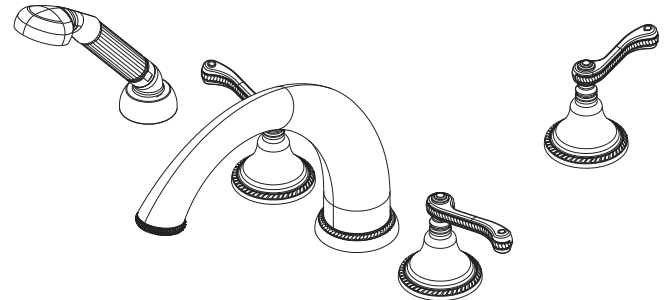

Features

- Solid brass construction
- ADA compliant traditional lever handles
- 4-7/8" (12.4 cm) spout height at outlet
- 9-7/16" (24.0 cm) spout reach (c-c)
- Intended for use with Newport Brass rough valve kit (Required Accessory) which incorporates the following:
 - Brass valve bodies and quick-connect spout fitting
 - Quarter-turn washerless ceramic disc 3/4" valve cartridges
 - Diverter valve and hoses as needed for handshower

Roman Tub with Handshower Deck Trim

3-1027

Colors / Finishes

- 15: Polished Nickel
- 15A: Antique Nickel
- 26: Polished Chrome
- 10B: Oil Rubbed Bronze
- Other: Refer to the Newport Brass catalog for additional color/finish options.

Required Accessory:

Trim, above, and Rough Valve Kit, below, must both be specified.

Application	Roman Tub			Roman Tub with Handshower					
	Hot Valve	Cold Valve	Spout Quick-Connect Fitting	Hot Valve	Cold Valve	Spout Quick-Connect Fitting	Poly-Braided Hose	Handshower Diverter	H/S Flange Hardware
Inlet/Outlet Size	3/4"	3/4"	3/4"	3/4"	3/4"	3/4"	1/2"	3/4" / 1/2"	-
Part Number	<input type="checkbox"/> 1-506			<input type="checkbox"/> 1-507					
Image									

Product Specification:

Add "Color / Finish" suffix to Tub Deck Trim model number, below.

The Roman Tub with Handshower Deck Trim shall be made of solid brass construction. Roman Tub with Handshower Deck Trim shall incorporate ADA compliant traditional lever handles. Product shall incorporate a 4-7/8" (12.4 cm) spout height at outlet and a 9-7/16" (24.0 cm) spout reach (c-c). Rough valve kit shall incorporate brass valve bodies with quarter-turn washerless ceramic disc 3/4" valve cartridges, a quick-connect spout fitting and a diverter valve with hoses as needed for handshower. Roman Tub with Handshower Deck Trim shall be Newport Brass Model 3-1027/____ and Newport Brass rough valve kit shall be 1-507.