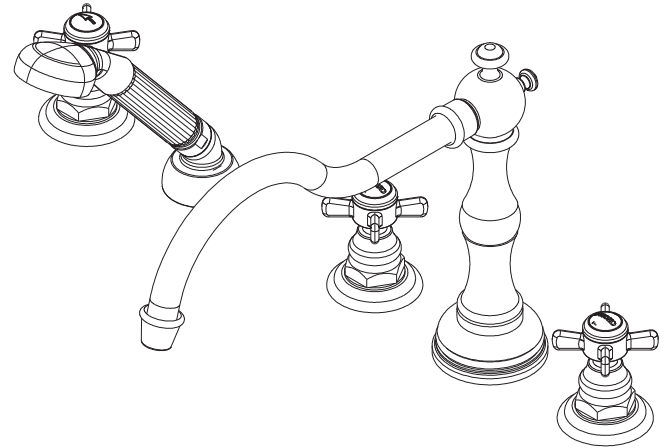

FAIRFIELD

Roman Tub with Handshower Deck Trim

3-1007

Features

- Solid brass construction
- ADA compliant traditional lever handles
- 6" (15.2 cm) spout height at outlet
- 11-9/16" (29.4 cm) spout reach (c-c)
- Intended for use with Newport Brass rough valve kit (Required Accessory) which incorporates the following:
  - Brass valve bodies and quick-connect spout fitting
  - Quarter-turn washerless ceramic disc 3/4" valve cartridges
  - Diverter valve and hoses as needed for handshower

Codes / Standards Compliance

Meets or exceeds the following at date of manufacture:

- ASME A112.18.1/CSA B125.1
- IAPMO/cUPC
- IPC
- ADA
- ICC/ANSI A117.1
- All applicable US Federal and State material regulations

Colors / Finishes

- 15: Polished Nickel
- 15A: Antique Nickel
- 26: Polished Chrome
- 10B: Oil Rubbed Bronze
- Other: Refer to the Newport Brass catalog for additional color/finish options.

Specified Model

Model	Description	Colors / Finishes
3-1007	Roman Tub with Handshower Deck Trim	☐ 15 ☐ 15A ☐ 26 ☐ 10B ☐ Other

Required Accessory:

Trim, above, and Rough Valve Kit, below, must both be specified.

Application	Roman Tub			Roman Tub with Handshower					
	Hot Valve	Cold Valve	Spout Quick-Connect Fitting	Hot Valve	Cold Valve	Spout Quick-Connect Fitting	Poly-Braided Hose	Handshower Diverter	H/S Flange Hardware
Inlet/Outlet Size	3/4"	3/4"	3/4"	3/4"	3/4"	3/4"	1/2"	3/4" / 1/2"	-
Part Number	☐ 1-502			☐ 1-503					
Image									

Product Specification:

Add "Color / Finish" suffix to Tub Deck Trim model number, below.

The Roman Tub with Handshower Deck Trim shall be made of solid brass construction. Roman Tub with Handshower Deck Trim shall incorporate ADA compliant traditional lever handles. Product shall incorporate a 6" (15.2 cm) spout height at outlet and a 11-9/16" (29.4 cm) spout reach (c-c). Rough valve kit shall incorporate brass valve bodies with quarter-turn washerless ceramic disc 3/4" valve cartridges, a quick-connect spout fitting and a diverter valve with hoses as needed for handshower. Roman Tub with Handshower Deck Trim shall be Newport Brass Model 3-1007/____ and Newport Brass rough valve kit shall be 1-503.