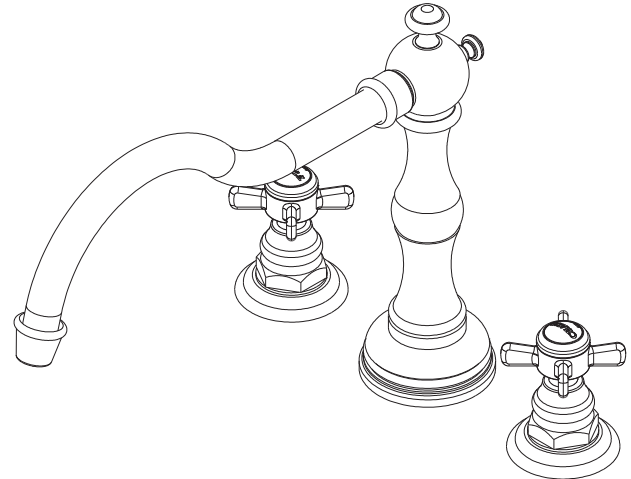

FAIRFIELD

Roman Tub Deck Trim

3-1006

Features

- Solid brass construction
- ADA compliant traditional cross handles
- 6" (15.2 cm) spout height at outlet
- 11-9/16" (29.4 cm) spout reach (c-c)
- Intended for use with Newport Brass rough valve kit (Required Accessory) which incorporates the following:
 - Brass valve bodies and quick-connect spout fitting
 - Quarter-turn washerless ceramic disc 3/4" valve cartridges

Required Accessory:

Trim, above, and Rough Valve Kit, below, must both be specified.

Application	Roman Tub			Roman Tub with Handshower					
	Hot Valve	Cold Valve	Spout Quick-Connect Fitting	Hot Valve	Cold Valve	Spout Quick-Connect Fitting	Poly-Braided Hose	Handshower Diverter	H/S Flange Hardware
Inlet/Outlet Size	3/4"	3/4"	3/4"	3/4"	3/4"	3/4"	1/2"	1/2" / 3/4"	-
Part Number	<input type="checkbox"/> 1-502			<input type="checkbox"/> 1-503					
Image									

Product Specification:

Add "Color / Finish" suffix to Tub Deck Trim model number, below.

The Roman Tub Deck Trim shall be made of solid brass construction. Roman Tub Deck Trim shall incorporate ADA compliant traditional cross handles. Product shall incorporate a 6" (15.2 cm) spout height at outlet and a 11-9/16" (29.4 cm) spout reach (c-c). Rough valve kit shall incorporate brass valve bodies with quarter-turn washerless ceramic disc 3/4" valve cartridges and a quick-connect spout fitting. Roman Tub Deck Trim shall be Newport Brass Model 3-1006/_____ and Newport Brass rough valve kit shall be 1-502.