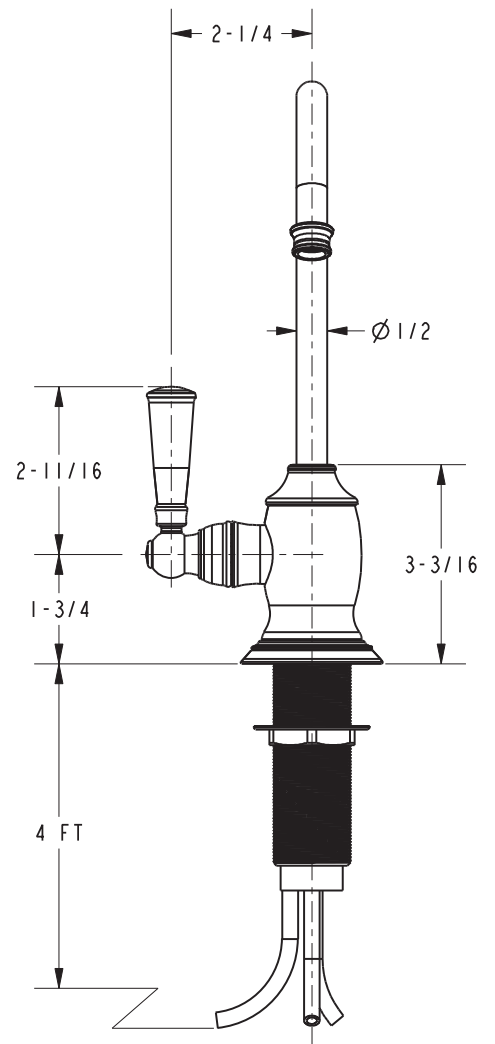

### Features

- Solid brass construction
- Quarter-turn washerless ceramic disc valve cartridge
- Traditional lever handle design
- Spout assembly with integral supply hoses
- Spring-loaded, normally closed lever handle
- 6-5/8" (16.8 cm) spout height at outlet
- 4-3/4" (12.1 cm) spout reach (c-c)
- 1.5 gallons (5.7 liters) per minute maximum flow rate
- For single hole configurations

### Specified Model

Model	Description	Colors / Finishes
2470-5613	Hot Water Dispenser Faucet	<input type="checkbox"/> 10B <input type="checkbox"/> 15 <input type="checkbox"/> 15A <input type="checkbox"/> 26 <input type="checkbox"/> Other
5-036	Point-of-Use Water Heater (115V, 140iF to 190i range)	

### Product Specification:

Add "Color / Finish" suffix to Model number, below.

The Hot Water Dispenser Faucet shall be made of solid brass construction. Faucet shall incorporate a spout assembly with integral supply hoses and feature a quarter-turn washerless ceramic disc valve cartridge. Faucet shall incorporate a traditional lever handle design and feature a spring-loaded, normally closed hot lever mechanism. Hot Water Dispenser Faucet shall have a 1.5 gallons (5.7 liters) per minute maximum flow rate and accommodate single hole configurations. Product shall incorporate a 6-5/8" (16.8 cm) spout height at outlet and a 4-3/4" (12.1 cm) spout reach (c-c). Hot Water Dispenser Faucet shall be Newport Brass Model 2470-5613/\_\_\_\_. [Point-of-Use Water Heater shall be Newport Brass Model 5-036].

# 2470-5603

Product Dimensions (units are in inches)