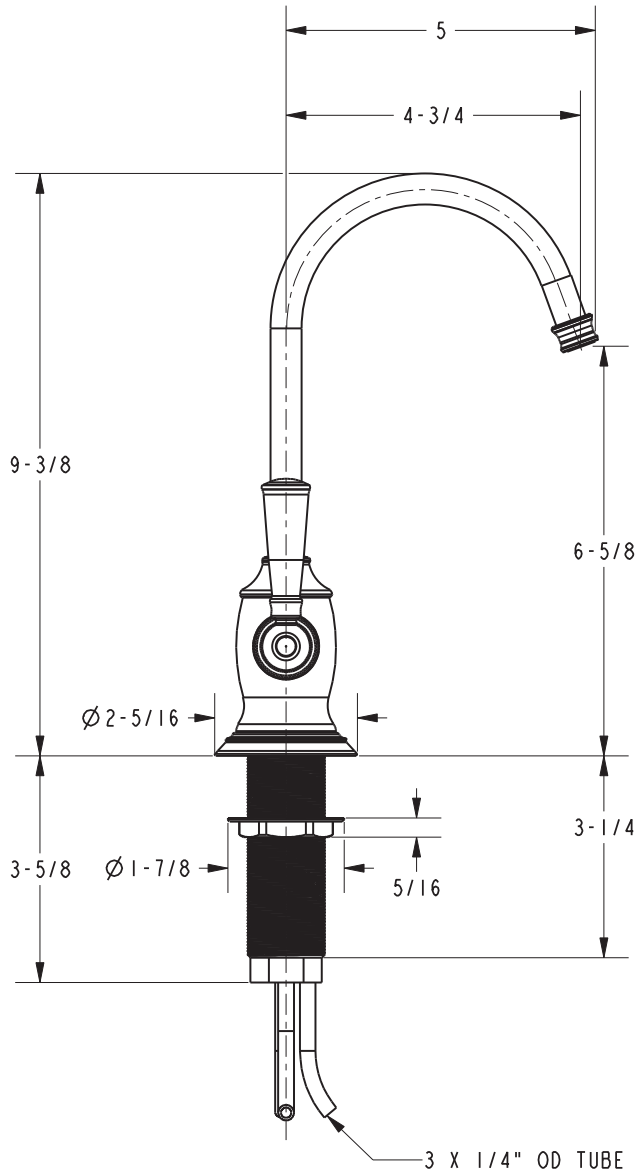

### Features

- Solid brass construction
- Quarter-turn washerless ceramic disc valve cartridge
- Traditional lever handle design
- Spout assembly with integral supply hoses
- Spring-loaded, normally closed lever handle
- 6-5/8" (16.8 cm) spout height at outlet
- 4-3/4" (12.1 cm) spout reach (c-c)
- 1.5 gallons (5.7 liters) per minute maximum flow rate
- For single hole configurations

### Specified Model

Model	Description	Colors / Finishes
2470-5613	Hot Water Dispenser Faucet	<input type="checkbox"/> 10B <input type="checkbox"/> 15 <input type="checkbox"/> 15A <input type="checkbox"/> 26 <input type="checkbox"/> Other
5-036	Point-of-Use Water Heater (115V, 140iF to 190i range)	

### Product Specification:

Add "Color / Finish" suffix to Model number, below.

The Hot Water Dispenser Faucet shall be made of solid brass construction. Faucet shall incorporate a spout assembly with integral supply hoses and feature a quarter-turn washerless ceramic disc valve cartridge. Faucet shall incorporate a traditional lever handle design and feature a spring-loaded, normally closed hot lever mechanism. Hot Water Dispenser Faucet shall have a 1.5 gallons (5.7 liters) per minute maximum flow rate and accommodate single hole configurations. Product shall incorporate a 6-5/8" (16.8 cm) spout height at outlet and a 4-3/4" (12.1 cm) spout reach (c-c). Hot Water Dispenser Faucet shall be Newport Brass Model 2470-5613/\_\_\_\_. [Point-of-Use Water Heater shall be Newport Brass Model 5-036].

# 2470-5603

Product Dimensions (units are in inches)