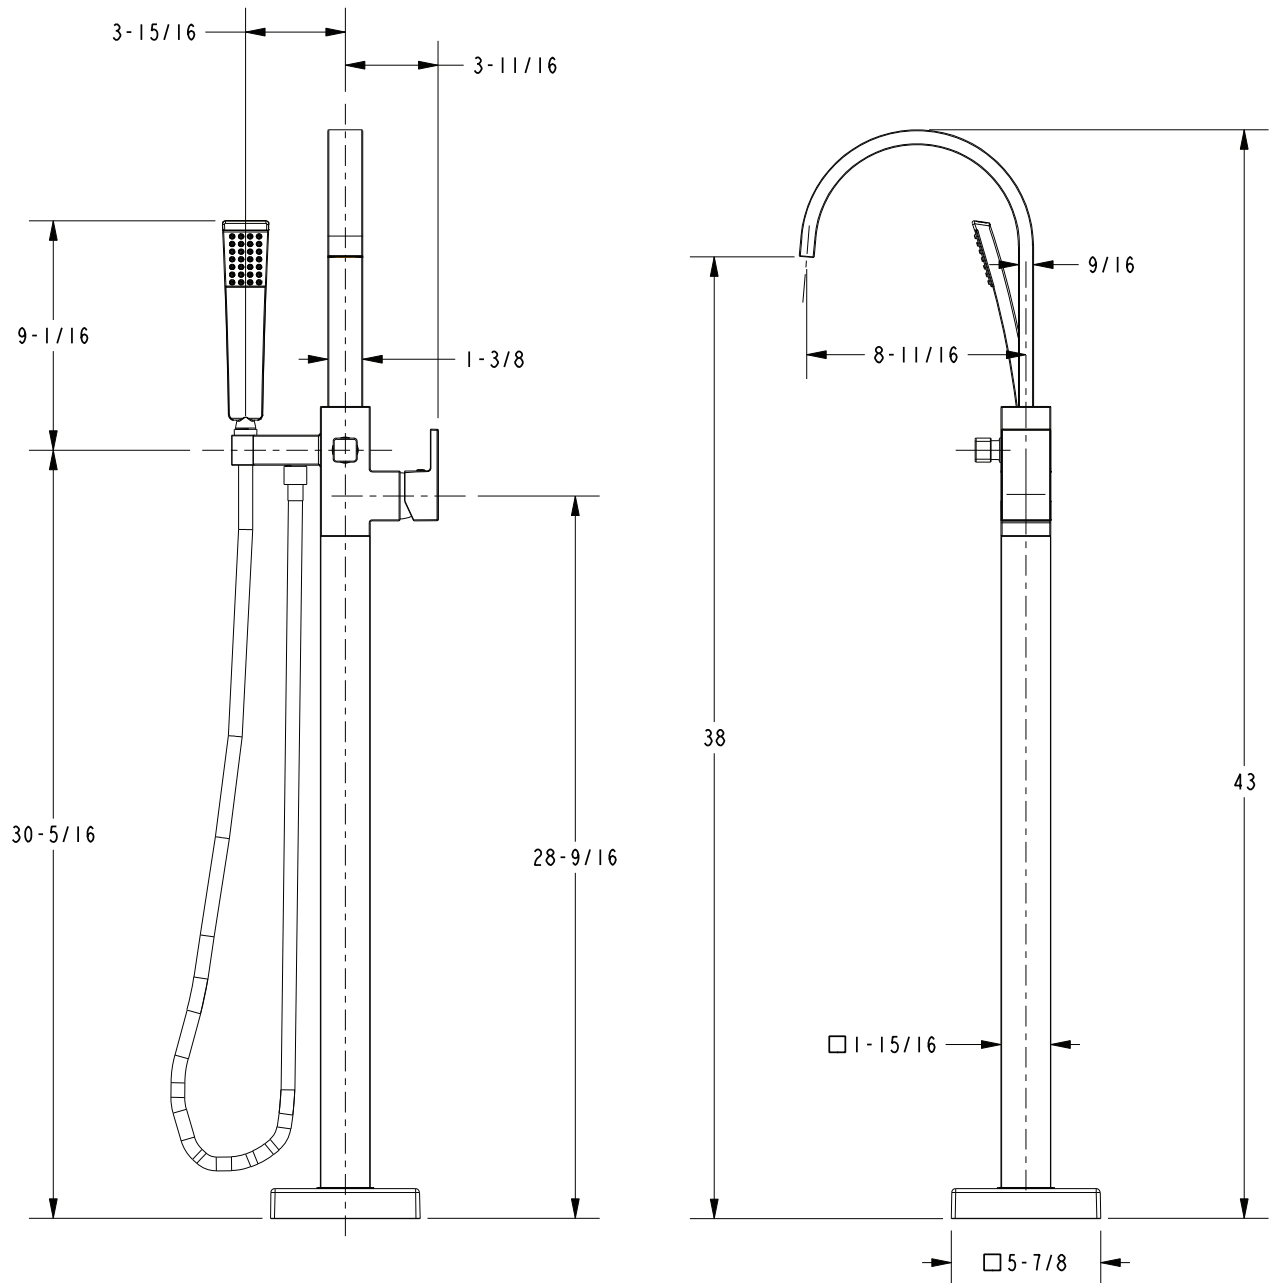

Features

- Brass construction
- Euro-motion ceramic disc 40 mm valve cartridge
- 6.5 gallons (24.6 liters) per minute spout maximum flow rate
- ADA compliant contemporary lever handle with pull-out diverter
- 3/4" braided hot and cold supply lines (with 1/2" adapters)
- 38" (96.5 cm) tub spout height at outlet
- 8-11/16" (22.1 cm) tub spout reach (center-center)
- Contemporary handshower design of resin construction
- 2.0 gallons (7.6 liters) per minute handshower maximum flow rate
- Floor mounting bracket with integral base and escutcheon

Tub and Handshower Set

2040-4261

Colors / Finishes

- 15: Polished Nickel
- 26: Polished Chrome

Colors / Finishes

Specified Model

Model	Description	Colors Finishes
2040-4261	Freestanding Exposed Tub and Handshower Set	<input type="checkbox"/> 15 <input type="checkbox"/> 26 <input type="checkbox"/> Other

Product Specification: Add "Color / Finish" suffix to Model number, below.

The Freestanding Exposed Tub and Handshower Set shall be made of brass construction (with resin handshower). Freestanding Exposed Tub and Handshower Set shall incorporate a Euro-motion ceramic disc 40 mm valve cartridge with ADA compliant contemporary lever handle and pull-out diverter. Product shall be designed for floor-mounted configurations. Product shall have a 38" (96.5 cm) tub spout height at outlet and 8-11/16" (22.1 cm) tub spout reach (center-center). Product shall feature a plated resin handshower having a contemporary design and a 2.0 gallons (7.6 liters) per minute maximum flow rate. Product shall include 3/4" braided hot and cold supply lines (with 1/2" adapters) and a floor mounting bracket with integral base and escutcheon. Freestanding Exposed Tub and Handshower Set shall be Newport Brass Model 2040-4261/_____.

2040-4261

PRODUCT DIMENSIONS *(Units are in inches)*

Secant Tub and Handshower Set 2040-4261