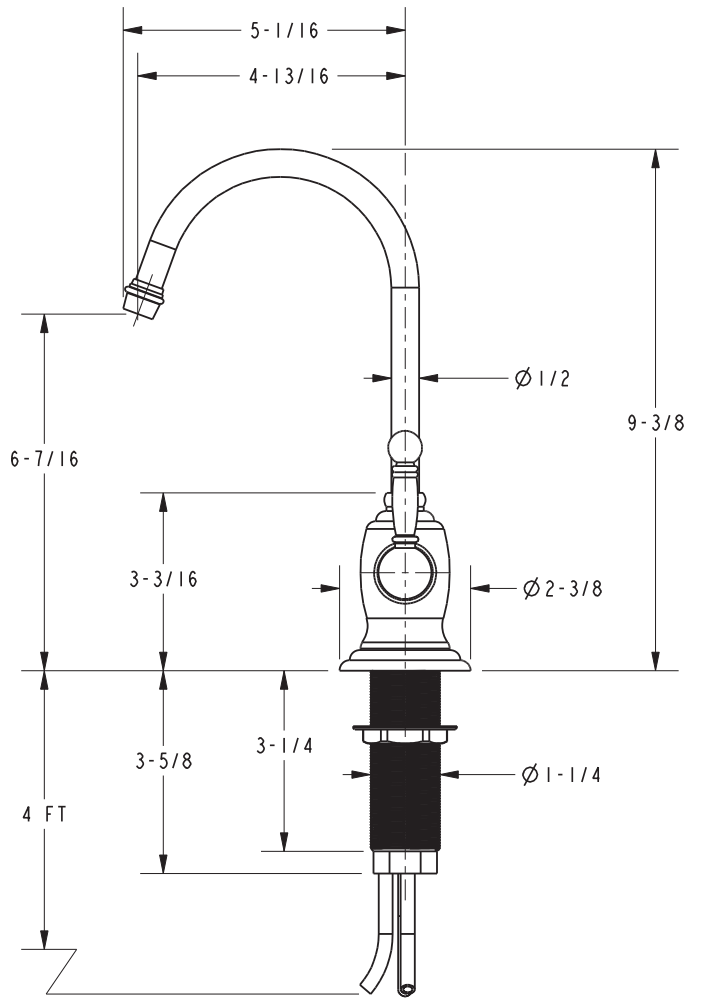

**Features**

- Solid brass construction
- Quarter-turn washerless ceramic disc valve cartridges
- Spout assembly with integral supply hoses
- Spring-loaded, normally closed lever handle
- 6-7/16" (16.4 cm) spout height at outlet
- 4-13/16" (12.2 cm) spout reach (c-c)
- 1.5 gallons (5.7 liters) per minute maximum flow rate
- For single hole configurations

**Specified Model**

Model	Description	Colors   Finishes
107	Hot and Cold Water Dispenser Faucet	<input type="checkbox"/> 10B <input type="checkbox"/> 15 <input type="checkbox"/> 15A <input type="checkbox"/> 26 <input type="checkbox"/> Other
5-036	Point-of-Use Water Heater (115V, 140iF to 190i range)	

**Product Specification:** Add "Color / Finish" suffix to Model number, below.

The Hot and Cold Water Dispenser Faucet shall be made of solid brass construction. Faucet shall incorporate a spout assembly with integral supply hoses and feature quarter-turn washerless ceramic disc valve cartridges. Faucet shall incorporate contemporary lever handles and feature a spring-loaded, normally closed hot lever mechanism. Hot and Cold Water Dispenser Faucet shall have a 1.5 gallons (5.7 liters) per minute maximum flow rate and accommodate single hole configurations. Product shall incorporate a 6-7/16" (16.4 cm) spout height at outlet and a 4-13/16" (12.2 cm) spout reach (c-c). Hot and Cold Water Dispenser Faucet shall be Newport Brass Model 107/\_\_\_\_. [Point-of-Use Water Heater shall be Newport Brass Model 5-036].

## Product Dimensions (units are in inches)