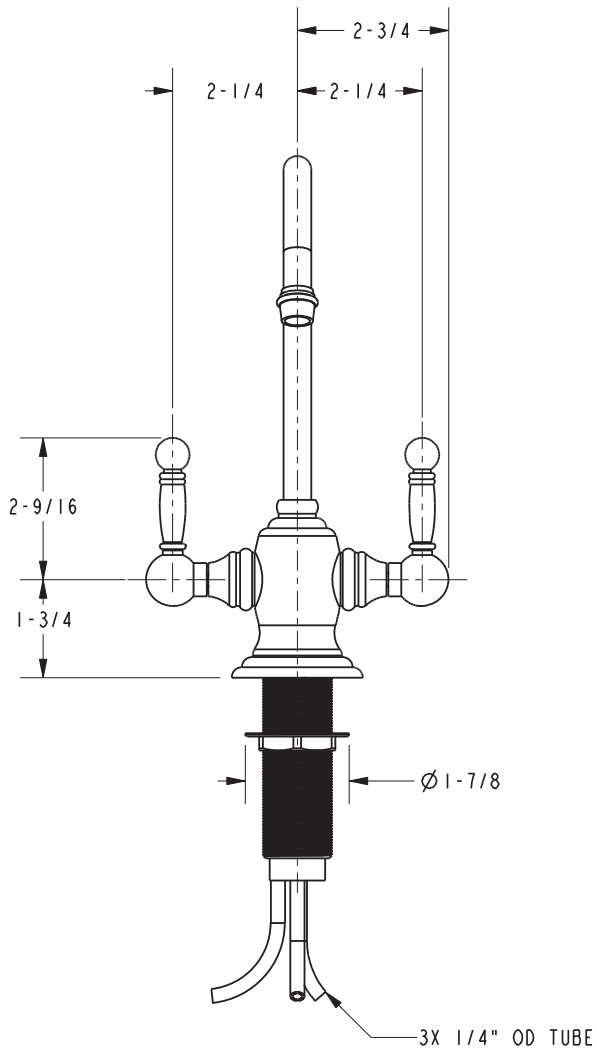

**Features**

- Solid brass construction
- Quarter-turn washerless ceramic disc valve cartridges
- Spout assembly with integral supply hoses
- Spring-loaded, normally closed lever handle
- 6-7/16" (16.4 cm) spout height at outlet
- 4-13/16" (12.2 cm) spout reach (c-c)
- 1.5 gallons (5.7 liters) per minute maximum flow rate
- For single hole configurations

**Specified Model**

Model	Description	Colors   Finishes
107	Hot and Cold Water Dispenser Faucet	<input type="checkbox"/> 10B <input type="checkbox"/> 15 <input type="checkbox"/> 15A <input type="checkbox"/> 26 <input type="checkbox"/> Other
5-036	Point-of-Use Water Heater (115V, 140iF to 190i range)	

**Product Specification:** Add "Color / Finish" suffix to Model number, below.

The Hot and Cold Water Dispenser Faucet shall be made of solid brass construction. Faucet shall incorporate a spout assembly with integral supply hoses and feature quarter-turn washerless ceramic disc valve cartridges. Faucet shall incorporate contemporary lever handles and feature a spring-loaded, normally closed hot lever mechanism. Hot and Cold Water Dispenser Faucet shall have a 1.5 gallons (5.7 liters) per minute maximum flow rate and accommodate single hole configurations. Product shall incorporate a 6-7/16" (16.4 cm) spout height at outlet and a 4-13/16" (12.2 cm) spout reach (c-c). Hot and Cold Water Dispenser Faucet shall be Newport Brass Model 107/\_\_\_\_. [Point-of-Use Water Heater shall be Newport Brass Model 5-036].

## Product Dimensions (units are in inches)