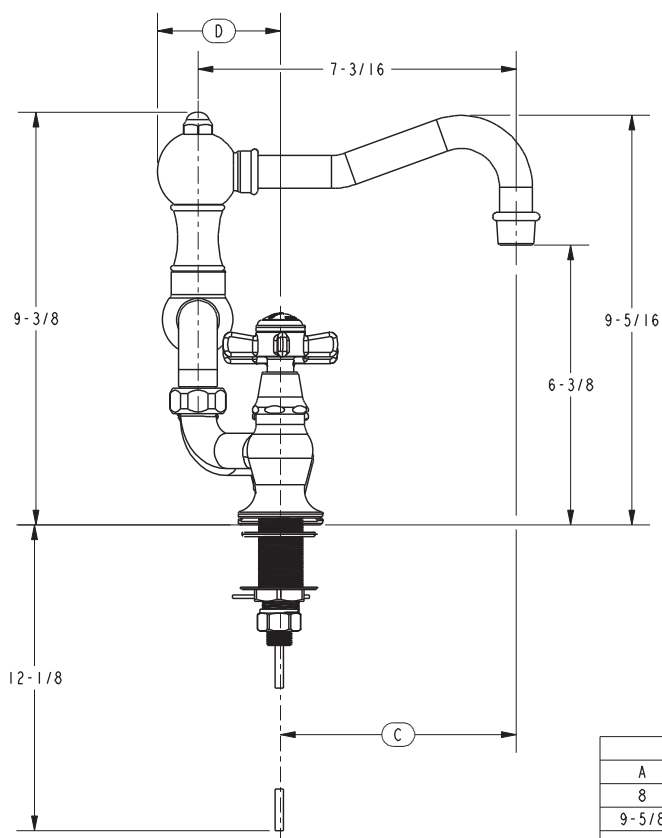

## Features

- Solid brass construction
- Bridge-style brass valve bodies
- Quarter-turn washerless ceramic disc valve cartridges
- ADA compliant traditional cross handles
- Swivel spout assembly
- Pop-up knob assembly with drain and tailpiece
- 6-3/8" (16.2 cm) spout height at outlet
- 7-3/16" (18.3 cm) spout reach (c-c)
- For 8" (20.3 cm) centers - Maximum 9-3/4" (24.9 cm)
- 1.5 gallons (5.7 liters) per minute maximum flow rate

## Product Specification: Add size designator and "Color / Finish" suffix to Model number, below.

The Bridge Style Lavatory Faucet shall be made of solid brass construction. Faucet shall feature brass valve bodies with quarter-turn washerless ceramic disc valve cartridges. Faucet shall have a 1.5 gallon (5.7 liter) per minute maximum flow rate. Product shall be for 8" (20.3 cm) centers - Maximum 9-3/4" (24.8 cm). Product shall incorporate a 6-3/8" (16.2 cm) spout height at outlet and a 7-3/16" (18.3 cm) spout reach (c-c). Faucet shall include a pop-up knob assembly with drain and tailpiece and incorporate ADA compliant traditional cross handles. Bridge Style Lavatory Faucet shall be Newport Brass Model 1000B/\_\_\_\_\_.

## PRODUCT DIMENSIONS *(Units are in inches)*

VARIABLE FAUCET SETUP			
A	B	C	D
8	4	5-5/16	2-13/16
9-5/8	4-13/16	7-3/16	15/16