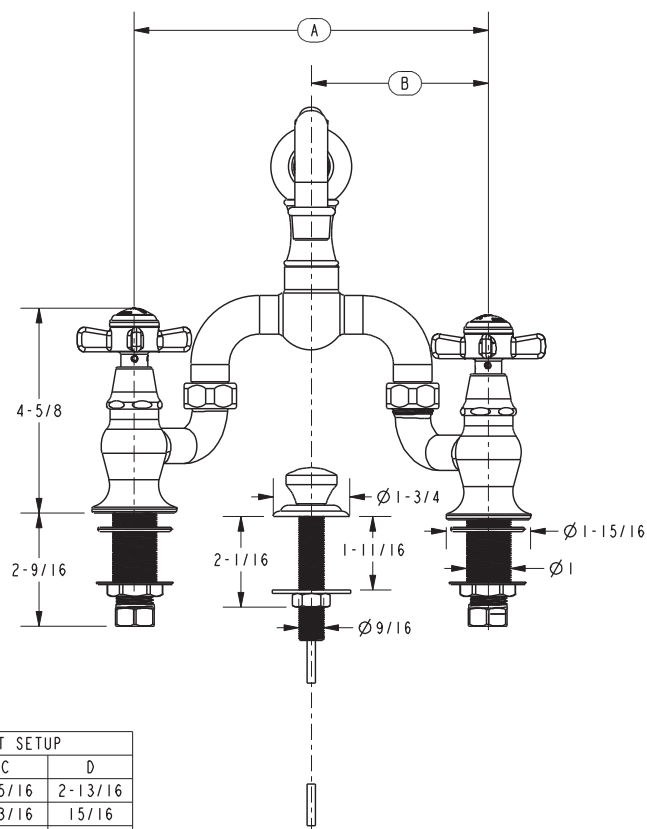

## Features

- Solid brass construction
- Bridge-style brass valve bodies
- Quarter-turn washerless ceramic disc valve cartridges
- ADA compliant traditional cross handles
- Swivel spout assembly
- Pop-up knob assembly with drain and tailpiece
- 6-3/8" (16.2 cm) spout height at outlet
- 7-3/16" (18.3 cm) spout reach (c-c)
- For 8" (20.3 cm) centers - Maximum 9-3/4" (24.9 cm)
- 1.5 gallons (5.7 liters) per minute maximum flow rate

## Product Specification: Add size designator and "Color / Finish" suffix to Model number, below.

The Bridge Style Lavatory Faucet shall be made of solid brass construction. Faucet shall feature brass valve bodies with quarter-turn washerless ceramic disc valve cartridges. Faucet shall have a 1.5 gallon (5.7 liter) per minute maximum flow rate. Product shall be for 8" (20.3 cm) centers - Maximum 9-3/4" (24.8 cm). Product shall incorporate a 6-3/8" (16.2 cm) spout height at outlet and a 7-3/16" (18.3 cm) spout reach (c-c). Faucet shall include a pop-up knob assembly with drain and tailpiece and incorporate ADA compliant traditional cross handles. Bridge Style Lavatory Faucet shall be Newport Brass Model 1000B/\_\_\_\_\_.

## PRODUCT DIMENSIONS *(Units are in inches)*

VARIABLE FAUCET SETUP			
A	B	C	D
8	4	5-5/16	2-13/16
9-5/8	4-13/16	7-3/16	15/16