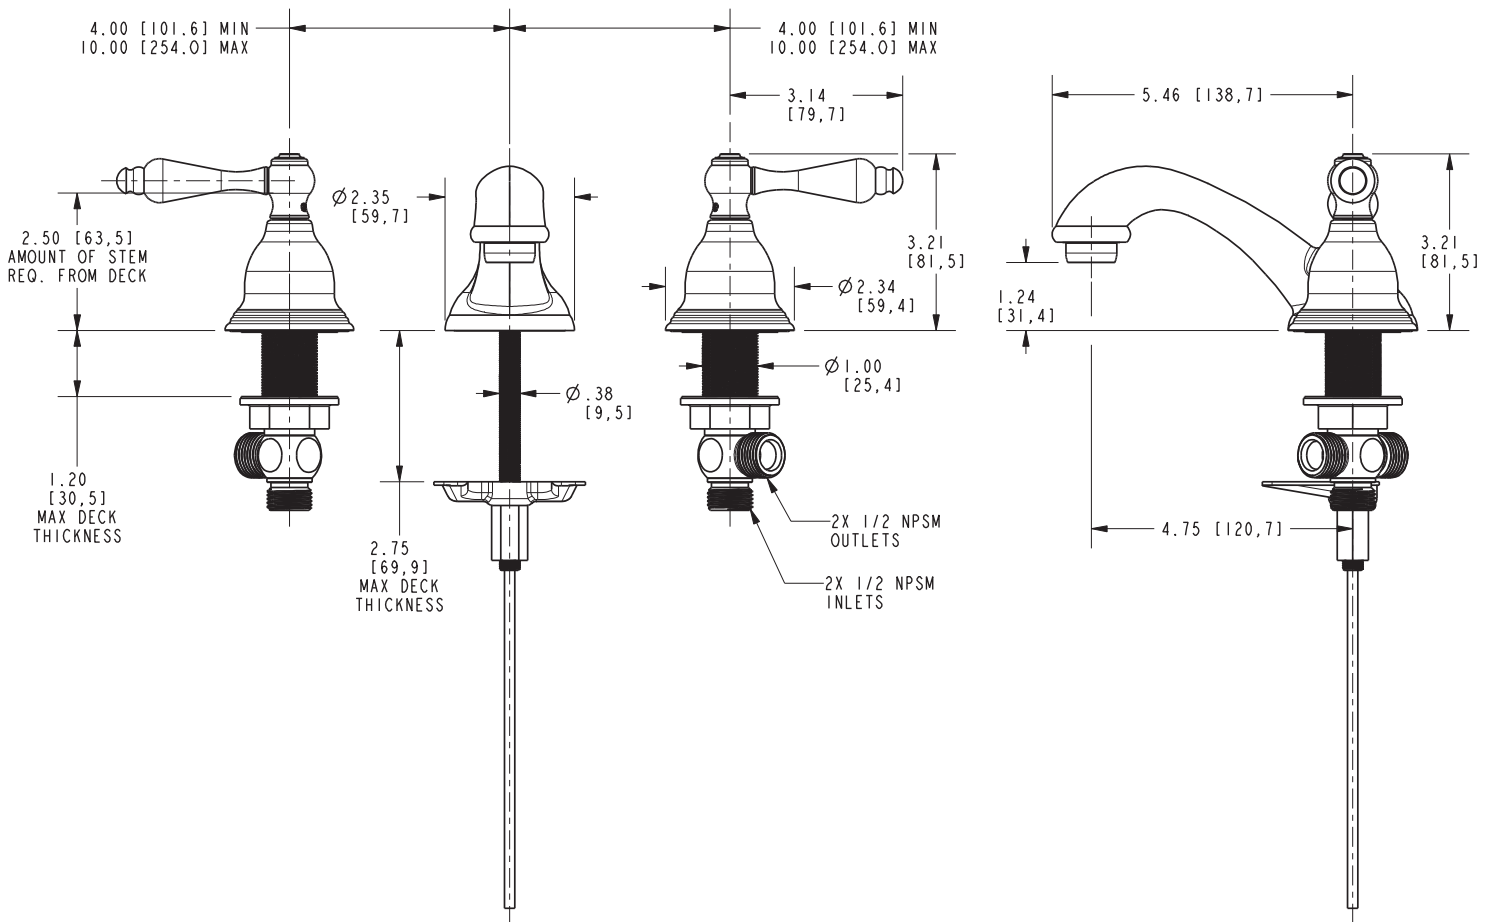

## Features

- Solid brass construction
- Brass valve bodies
- Quarter-turn washerless ceramic disc valve cartridges
- Spout assembly with integral supply hoses
- Pop-up drain with tailpiece
- 1.25" (3.2 cm) spout height at outlet
- 4.75" (12.1 cm) spout reach (c-c)
- For 8" (20.3 cm) centers - Maximum 20" (50.8 cm)
- ADA Compliant
- 1.2 GPM (4.5 LPM) Max

## Product Specification Add "Color / Finish" suffix to Model number, below.

The two-handle Widespread Lavatory Faucet shall be made of solid brass construction. Faucet shall incorporate a spout assembly with integral supply hoses and feature brass valve bodies with quarter-turn washerless ceramic disc valve cartridges. Faucet shall have a 1.2 gallon (4.5 liter) per minute maximum flow rate. Product shall be for 8" (20.3 cm) centers - Maximum 20" (50.8 cm). Product shall incorporate a 1.25" (3.2 cm) spout height at outlet and a 4.75" (12.1 cm) spout reach (c-c). Faucet shall include a pop-up drain with tailpiece and incorporate ADA compliant traditional lever handles. Widespread Lavatory Faucet shall be Newport Brass Model 850/\_\_\_\_.

## PRODUCT DIMENSIONS *(Units are in inches)*

Product Dimensions are provided for reference only. For specific product installation guidelines, please reference the Installation Instructions of the product being installed.