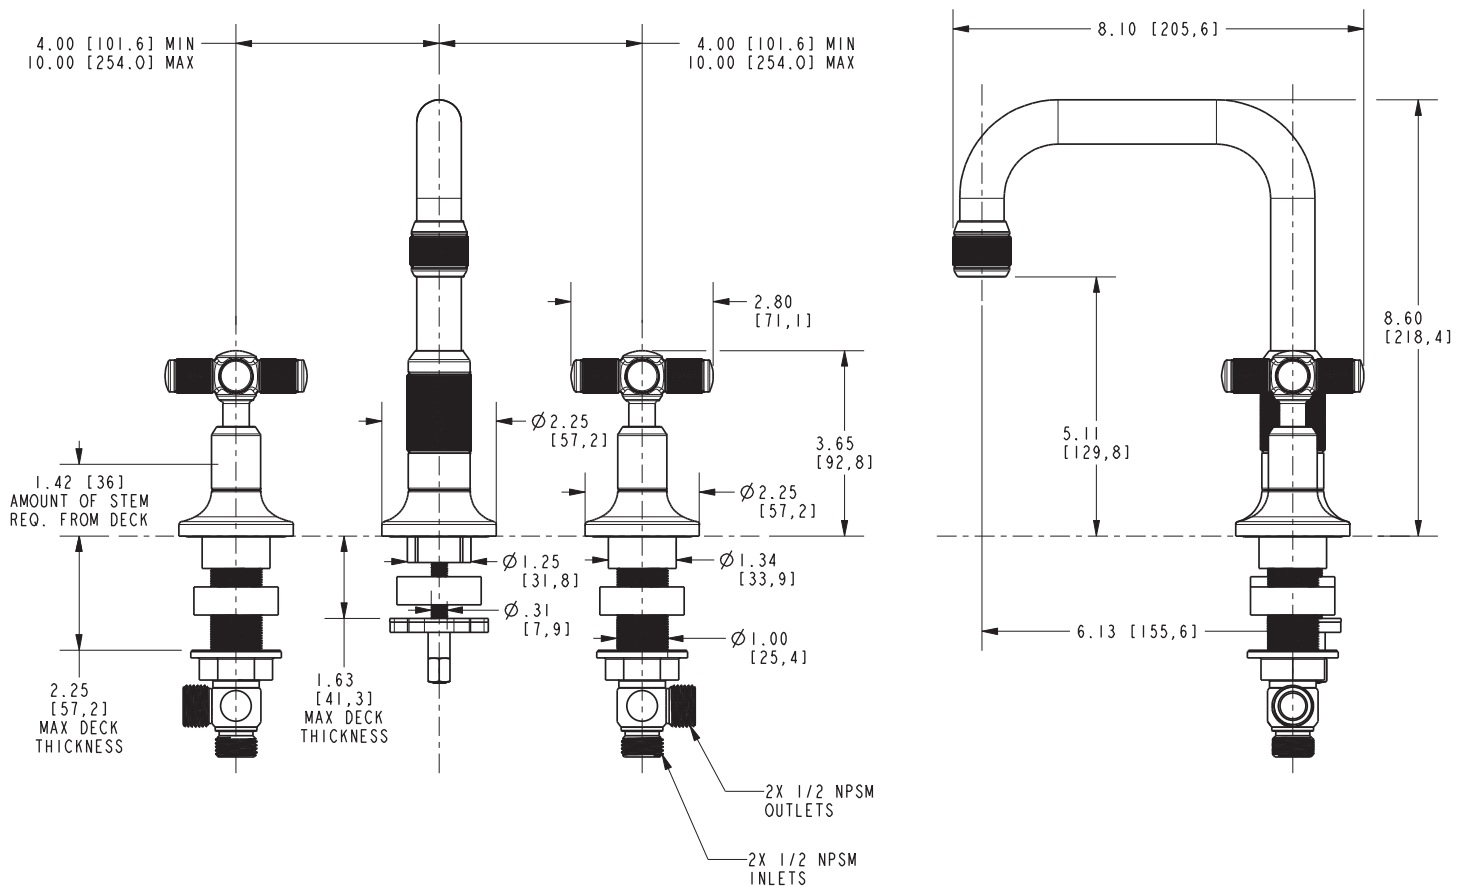

Widespread Lavatory Faucet
3260

Features

- Solid brass construction
- Brass valve bodies
- Quarter-turn washerless ceramic disc valve cartridges
- Spout assembly with integral supply hoses
- Push Pop-Up drain with tailpiece
- 5.11" (13.0 cm) spout height at outlet
- 6.13" (15.6 cm) spout reach (c-c)
- For 8" (20.3 cm) centers - Maximum 20" (50.8 cm)
- ADA Compliant
- 1.2 GPM (4.5 LPM) Max

Product Specification Add "Color / Finish" suffix to Model number, below.

The two-handle Widespread Lavatory Faucet shall be made of solid brass construction. Faucet shall incorporate a spout assembly with integral supply hoses and feature brass valve bodies with quarter-turn washerless ceramic disc valve cartridges. Faucet shall have a 1.2 gallon (4.5 liter) per minute maximum flow rate. Product shall be for 8" (20.3 cm) centers - Maximum 20" (50.8 cm). Product shall incorporate a 5.11" (13.0 cm) spout height at outlet and a 6.13" (15.6 cm) spout reach (c-c). Faucet shall include a Push Pop-Up drain with tailpiece and incorporate cross handles. Widespread Lavatory Faucet shall be Newport Brass Model 3260/____ .

3260

PRODUCT DIMENSIONS *(Units are in inches)*

Product Dimensions are provided for reference only. For specific product installation guidelines, please reference the Installation Instructions of the product being installed.