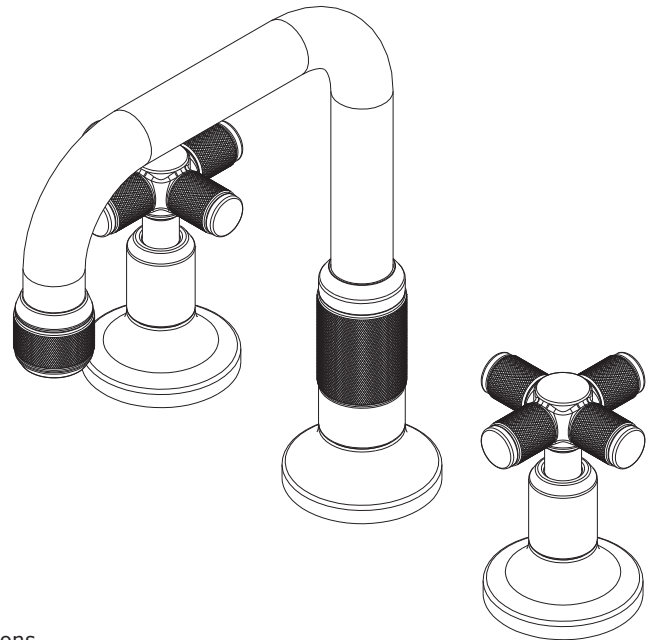

Widespread Lavatory Faucet
3260

Features

- Solid brass construction
- Brass valve bodies
- Quarter-turn washerless ceramic disc valve cartridges
- Spout assembly with integral supply hoses
- Push Pop-Up drain with tailpiece
- 5.11" (13.0 cm) spout height at outlet
- 6.13" (15.6 cm) spout reach (c-c)
- For 8" (20.3 cm) centers - Maximum 20" (50.8 cm)
- ADA Compliant
- 1.2 GPM (4.5 LPM) Max

Codes / Standards Compliance

Meets or exceeds the following at date of manufacture:

- ASME A112.18.1/CSA B125.1-18
- IAPMO/cUPC
- NSF/ANSI 61, SECTION 9
- NSF/ANSI 372
- IPC
- ADA & ICC/ANSI A117.1
- Energy Policy Act of 1992
- EPA WaterSense
- California Energy Commission
- All applicable US Federal and State material regulations

Colors / Finishes

- 10B: Oil Rubbed Bronze
- 15: Polished Nickel
- 15S: Satin Nickel - PVD
- 26: Polished Chrome
- Other: Refer to the Newport Brass catalog for additional color/finish options.

Specified Model

Model	Description	Colors | Finishes
3260	Widespread Lavatory Faucet	☐ 10B ☐ 15 ☐ 15S ☐ 26 ☐ Other

Product Specification Add "Color / Finish" suffix to Model number, below.

The two-handle Widespread Lavatory Faucet shall be made of solid brass construction. Faucet shall incorporate a spout assembly with integral supply hoses and feature brass valve bodies with quarter-turn washerless ceramic disc valve cartridges. Faucet shall have a 1.2 gallon (4.5 liter) per minute maximum flow rate. Product shall be for 8" (20.3 cm) centers - Maximum 20" (50.8 cm). Product shall incorporate a 5.11" (13.0 cm) spout height at outlet and a 6.13" (15.6 cm) spout reach (c-c). Faucet shall include a Push Pop-Up drain with tailpiece and incorporate cross handles. Widespread Lavatory Faucet shall be Newport Brass Model 3260/____ .