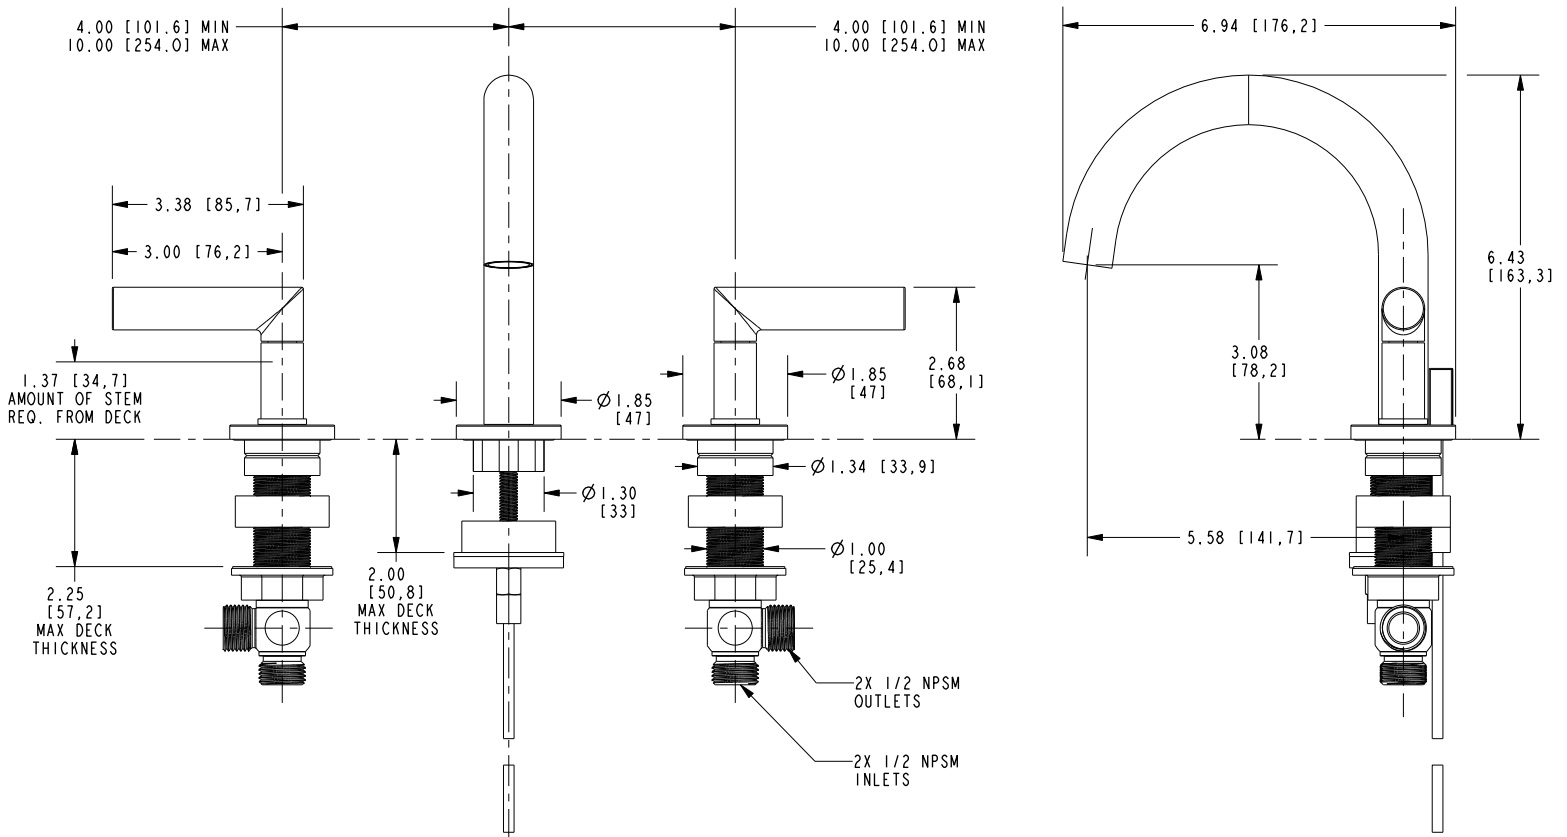

Features

- Solid brass construction
- Brass valve bodies
- Quarter-turn washerless ceramic disc valve cartridges
- Spout assembly with integral supply hoses
- Pop-up drain with tailpiece
- 3.08" (7.8 cm) spout height at outlet
- 5.58" (14.2 cm) spout reach (c-c)
- For 8" (20.3 cm) centers - Maximum 20" (50.8 cm)
- ADA Compliant
- 1.2 GPM (4.5 LPM) Max

Model	Description	Colors Finishes
3110	Widespread Lavatory Faucet	<input type="checkbox"/> 10B <input type="checkbox"/> 15 <input type="checkbox"/> 15S <input type="checkbox"/> 26 <input type="checkbox"/> Other

Product Specification Add "Color / Finish" suffix to Model number, below.

The two-handle Widespread Lavatory Faucet shall be made of solid brass construction. Faucet shall incorporate a spout assembly with integral supply hoses and feature brass valve bodies with quarter-turn washerless ceramic disc valve cartridges. Faucet shall have a 1.2 gallon (4.5 liter) per minute maximum flow rate. Product shall be for 8" (20.3 cm) centers - Maximum 20" (50.8 cm). Product shall incorporate a 3.08" (7.8 cm) spout height at outlet and a 5.58" (14.2 cm) spout reach (c-c). Faucet shall include a pop-up drain with tailpiece and incorporate ADA compliant contemporary lever handles. Widespread Lavatory Faucet shall be Newport Brass Model 3110/____ .

3110

PRODUCT DIMENSIONS *(Units are in inches)*

Product Dimensions are provided for reference only. For specific product installation guidelines, please reference the Installation Instructions of the product being installed.