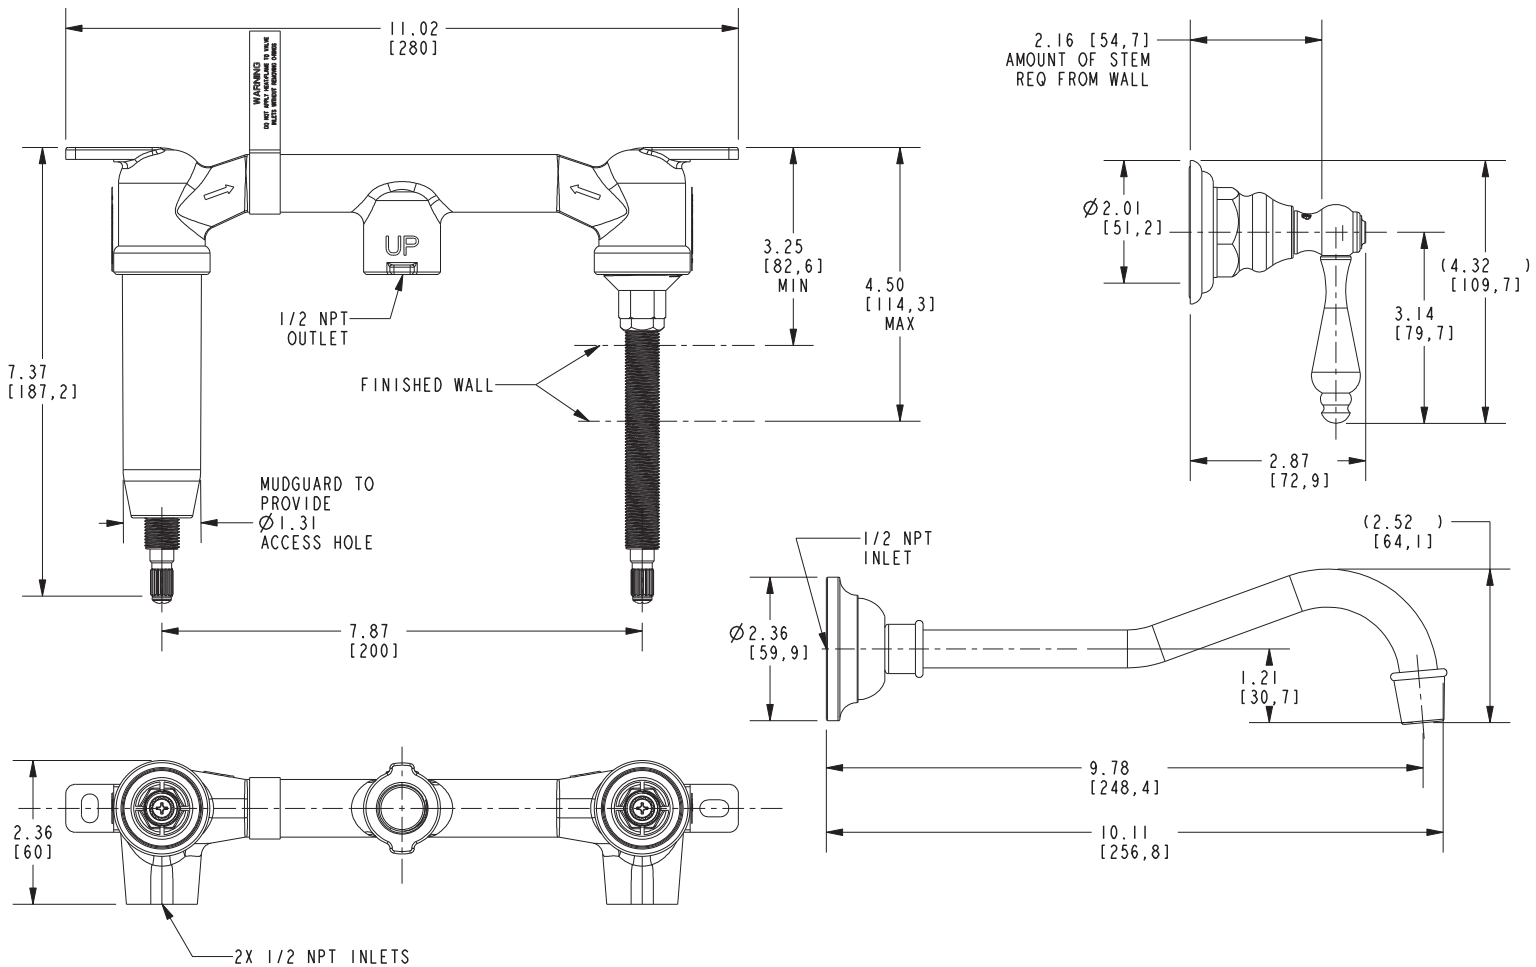

3-944L

Product dimensions are provided for reference only. For specific product installation guidelines, please reference the installation instructions of the product being installed.

Chesterfield Wall-Mounted Lavatory Trim 3-944L