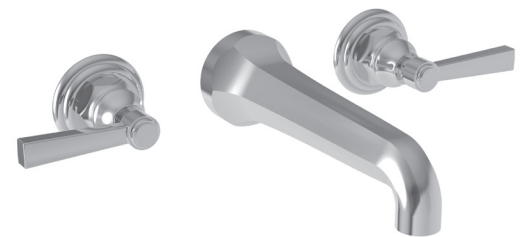

Features

- Solid brass construction
- 7.50" (19.1 cm) spout reach (wall-to-center)
- 1/2" NPT spout inlet fitting
- Rough valve incorporates a brass valve body assembly
- Rough valve incorporates quarter-turn washerless ceramic disc valve cartridges
- Intended for use with Newport Brass rough valve as specified (Required Accessory)
- ADA Compliant
- 1.2 GPM (4.5 LPM) Max

Codes / Standards Compliance

Meets or exceeds the following at date of manufacture:

- ASME A112.18.1/CSA B125.1-18
- IAPMO/cUPC
- NSF/ANSI 61, SECTION 9
- NSF/ANSI 372
- IPC
- ADA & ICC/ANSI A117.1
- Energy Policy Act of 1992
- EPA WaterSense
- California Energy Commission
- All applicable US Federal and State material regulations

Colors / Finishes

- 10B: Oil Rubbed Bronze
- 15: Polished Nickel
- 15S: Satin Nickel - PVD
- 26: Polished Chrome
- Other: Refer to the Newport Brass catalog for additional color/finish options.

Wall-Mounted Lavatory Trim

3-911

Specified Model

Model	Description	Colors | Finishes				
3-911	Wall-Mounted Tub Trim	☐ 10B	☐ 15	☐ 15S	☐ 26	☐ Other

Required Accessory

Application	Wall Lavatory Rough Valve
Description	2-Cartridge Assembly
Inlet/Outlet Size	1/2"
Part Number	1-532U
Image	

Product Specification Add "Color / Finish" suffix to Model number, below.

The Wall-Mounted Lavatory Faucet shall be made of solid brass construction. Wall-Mounted Lavatory Faucet shall incorporate lever handles and a 7.50" (19.1 cm) spout (wall-to-center) that incorporates a 1/2" NPT inlet fitting. Rough valve shall incorporate a brass valve body assembly and quarter-turn washerless ceramic disc valve cartridges. Wall-Mounted Lavatory Faucet shall be Newport Brass Model 3-911/_____ and Newport Brass rough valve shall be 1-532U.