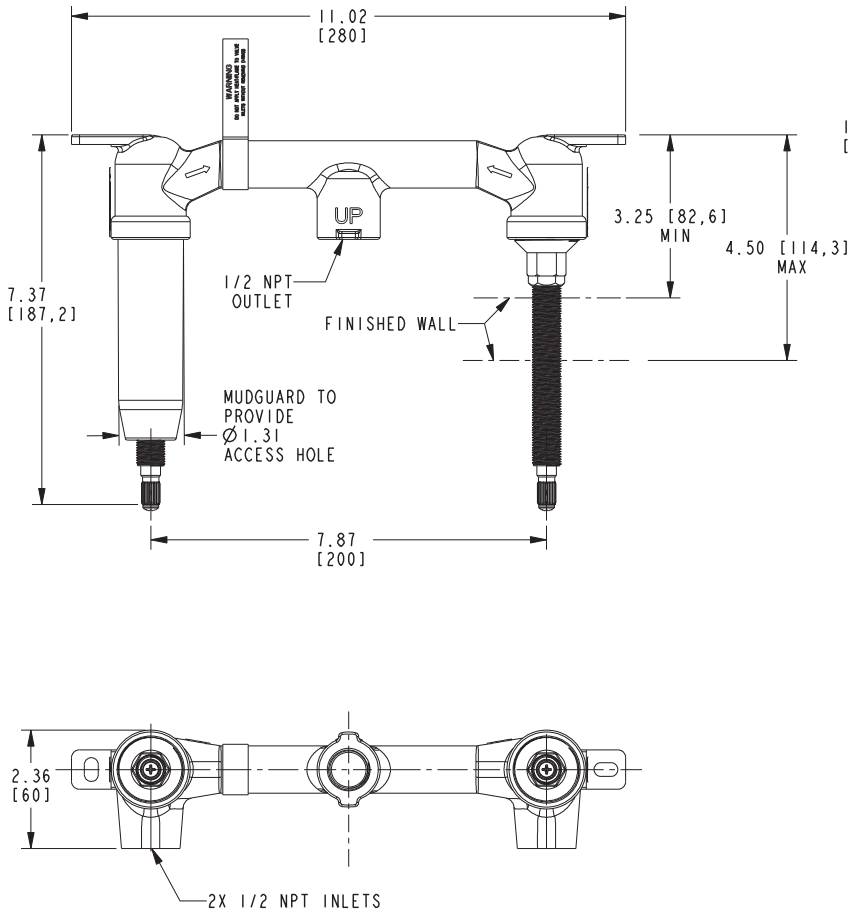

Features

- Solid brass construction
- 7.50" (19.1 cm) spout reach (wall-to-center)
- 1/2" NPT spout inlet fitting
- Rough valve incorporates a brass valve body assembly
- Rough valve incorporates quarter-turn washerless ceramic disc valve cartridges
- Intended for use with Newport Brass rough valve as specified (Required Accessory)
- ADA Compliant
- 1.2 GPM (4.5 LPM) Max

Required Accessory

Application	Wall Lavatory Rough Valve
Description	2-Cartridge Assembly
Inlet/Outlet Size	1/2"
Part Number	1-532U
Image	

Product Specification Add "Color / Finish" suffix to Model number, below.

The Wall-Mounted Lavatory Faucet shall be made of solid brass construction. Wall-Mounted Lavatory Faucet shall incorporate lever handles and a 7.50" (19.1 cm) spout (wall-to-center) that incorporates a 1/2" NPT inlet fitting. Rough valve shall incorporate a brass valve body assembly and quarter-turn washerless ceramic disc valve cartridges. Wall-Mounted Lavatory Faucet shall be Newport Brass Model 3-911/_____ and Newport Brass rough valve shall be 1-532U.

3-911

Product dimensions are provided for reference only. For specific product installation guidelines, please reference the installation instructions of the product being installed.

Astor Wall-Mounted Lavatory Trim 3-911