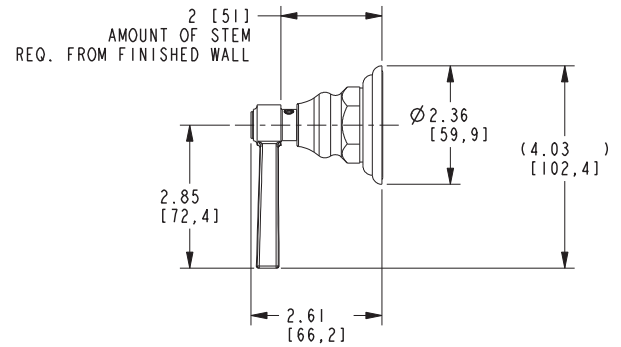

3-911

Product dimensions are provided for reference only. For specific product installation guidelines, please reference the installation instructions of the product being installed.

Astor Wall-Mounted Lavatory Trim 3-911