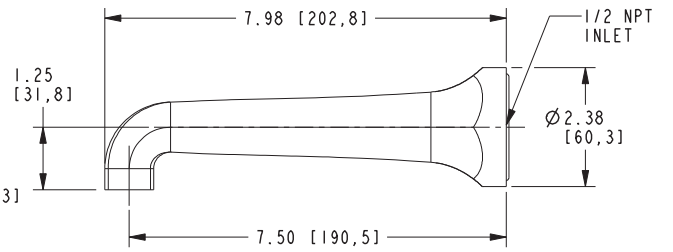

3-911

Product dimensions are provided for reference only. For specific product installation guidelines, please reference the installation instructions of the product being installed.

Astor Wall-Mounted Lavatory Trim 3-911