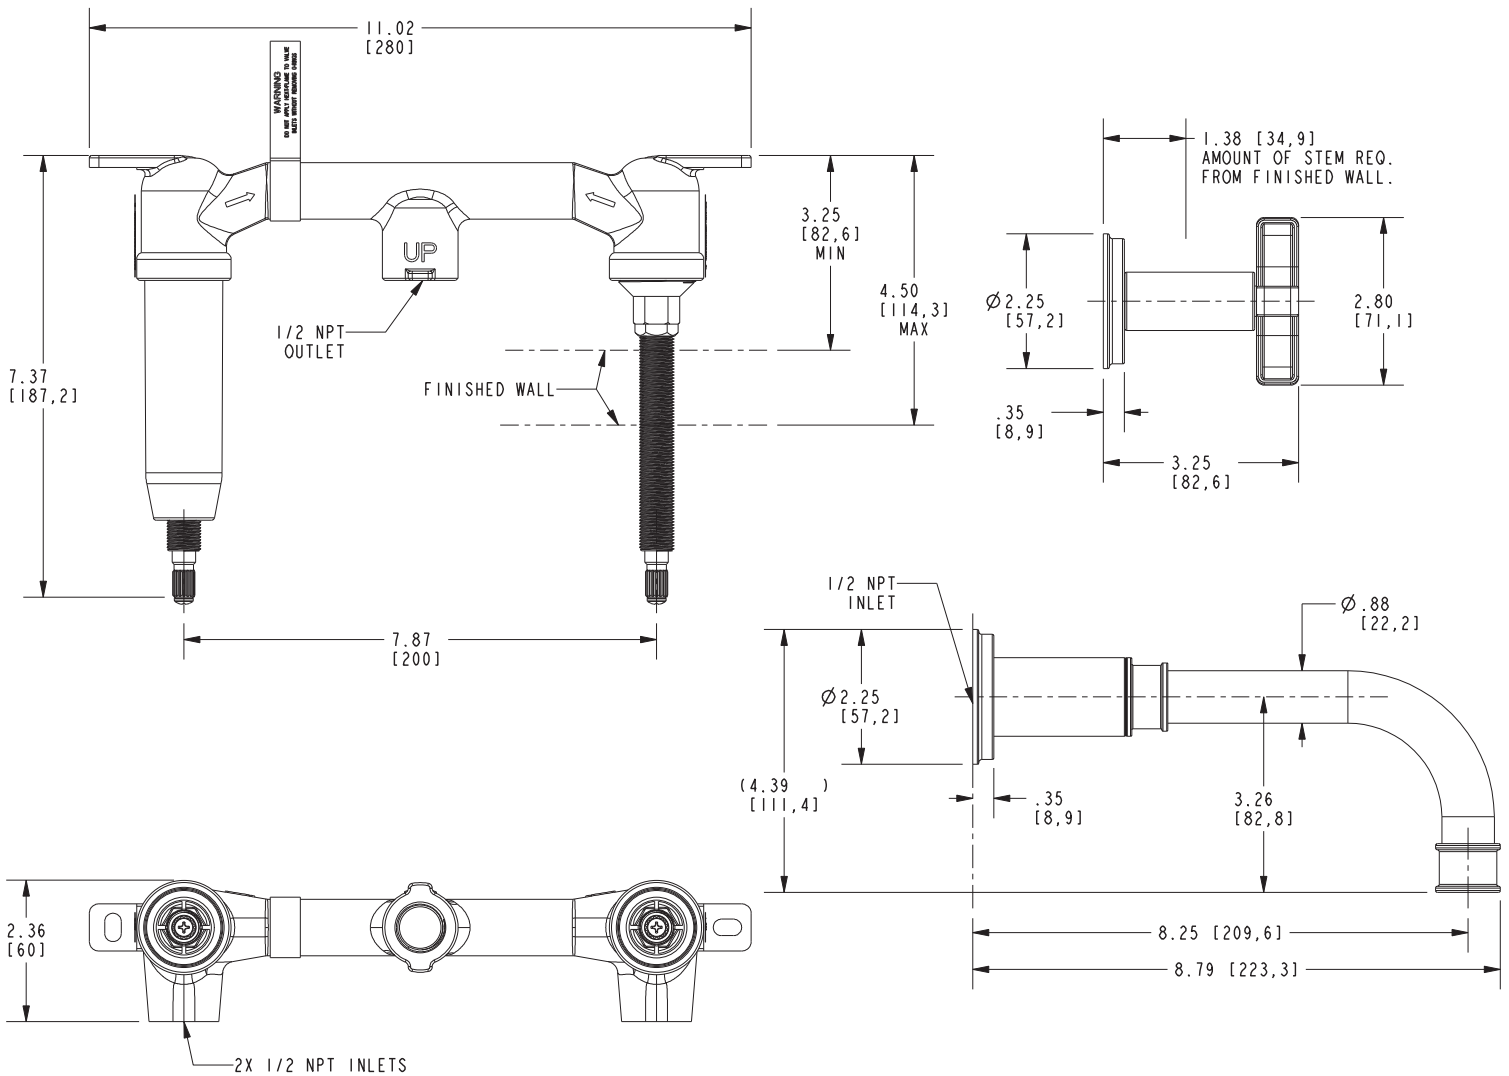

Features

- Solid brass construction
- 8.25" (21.0 cm) spout reach (wall-to-center)
- 1/2" NPT spout inlet fitting
- Rough valve incorporates a brass valve body assembly
- Rough valve incorporates quarter-turn washerless ceramic disc valve cartridges
- Intended for use with Newport Brass rough valve as specified (Required Accessory)
- ADA Compliant
- 1.2 GPM (4.5 LPM) Max

Required Accessory

System Element	Wall Lavatory Rough Valve
Description	2-Cartridge Assembly
Inlet/Outlet Size	1/2"
Part Number	1-532U
Image	

Product Specification Add "Color / Finish" suffix to Model number, below.

The Wall-Mounted Lavatory Faucet shall be made of solid brass construction. Wall-Mounted Lavatory Faucet shall incorporate lever handles and a 8.25" (21.0 cm) spout (wall-to-center) that incorporates a 1/2" NPT inlet fitting. Rough valve shall incorporate a brass valve body assembly and quarter-turn washerless ceramic disc valve cartridges. Wall-Mounted Lavatory Faucet shall be Newport Brass Model 3-3281/_____ and Newport Brass rough valve shall be 1-532U.

3-3281

Product Dimensions are provided for reference only. For specific product installation guidelines, please reference the Installation Instructions of the product being installed.

Griffey Wall-Mounted Tub Trim 3-3281