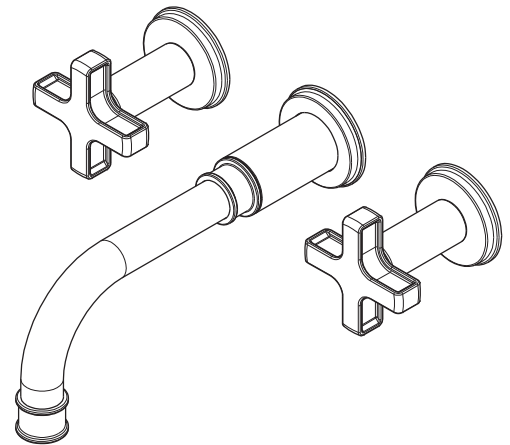

Features

- Solid brass construction
- 8.25" (21.0 cm) spout reach (wall-to-center)
- 1/2" NPT spout inlet fitting
- Rough valve incorporates a brass valve body assembly
- Rough valve incorporates quarter-turn washerless ceramic disc valve cartridges
- Intended for use with Newport Brass rough valve as specified (Required Accessory)
- ADA Compliant
- 1.2 GPM (4.5 LPM) Max

Codes / Standards Compliance

Meets or exceeds the following at date of manufacture:

- ASME A112.18.1/CSA B125.1-18
- IAPMO/cUPC
- NSF 61
- NSF 372
- IPC
- ADA & ICC/ANSI A117.1
- Energy Policy Act of 1992
- EPA WaterSense
- California Energy Commission
- All applicable US Federal and State material regulations

Colors / Finishes

1. 10B: Oil Rubbed Bronze
   - 15: Polished Nickel
   - 15S: Satin Nickel - PVD
   - 26: Polished Chrome
2. Other: Refer to the Newport Brass catalog for additional color/finish options.

Wall-Mounted Lavatory Trim

3-3281

Specified Model

Model	Description	Colors | Finishes
3-3281	Wall-Mounted Tub Trim	☐ 10B ☐ 15 ☐ 15S ☐ 26 ☐ Other

Required Accessory

System Element	Wall Lavatory Rough Valve
Description	2-Cartridge Assembly
Inlet/Outlet Size	1/2"
Part Number	1-532U
Image	

Product Specification Add "Color / Finish" suffix to Model number, below.

The Wall-Mounted Lavatory Faucet shall be made of solid brass construction. Wall-Mounted Lavatory Faucet shall incorporate lever handles and a 8.25" (21.0 cm) spout (wall-to-center) that incorporates a 1/2" NPT inlet fitting. Rough valve shall incorporate a brass valve body assembly and quarter-turn washerless ceramic disc valve cartridges. Wall-Mounted Lavatory Faucet shall be Newport Brass Model 3-3281/_____ and Newport Brass rough valve shall be 1-532U.