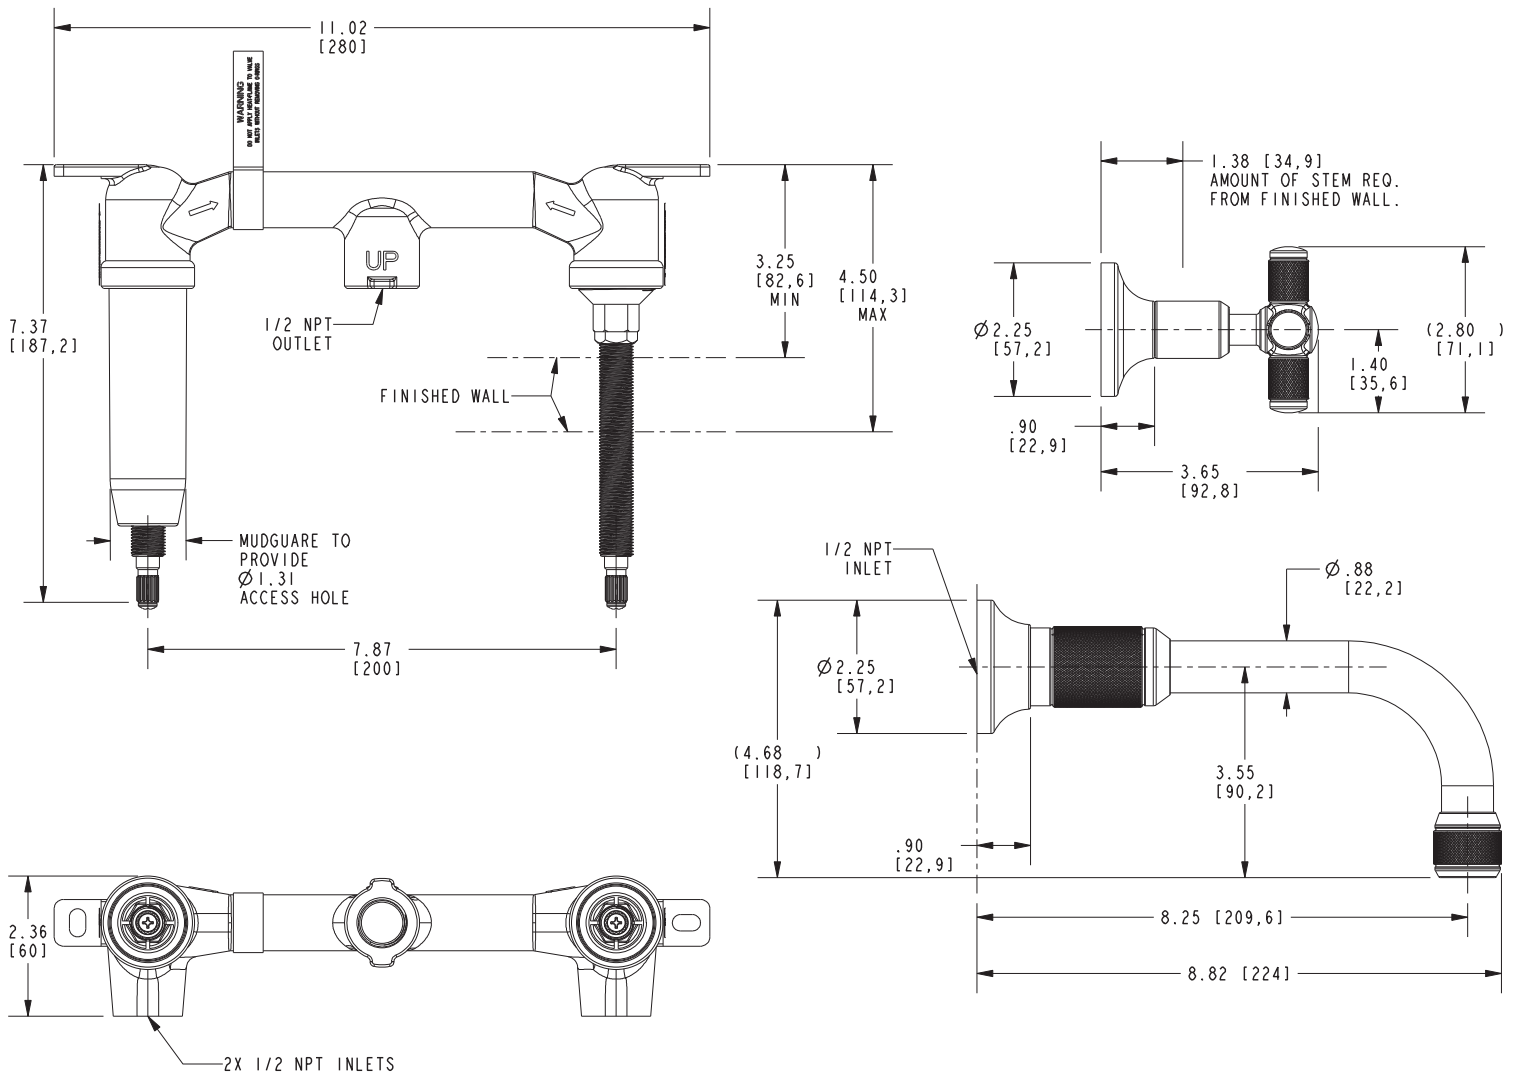

Features

- Solid brass construction
- 8.25" (21.0 cm) spout reach (wall-to-center)
- 1/2" NPT spout inlet fitting
- Rough valve incorporates a brass valve body assembly
- Rough valve incorporates quarter-turn washerless ceramic disc valve cartridges
- Intended for use with Newport Brass rough valve as specified (Required Accessory)
- ADA Compliant
- 1.2 GPM (4.5 LPM) Max

Required Accessory

System Element	Wall Lavatory Rough Valve
Description	2-Cartridge Assembly
Inlet/Outlet Size	1/2"
Part Number	1-532U
Image	

Product Specification Add "Color / Finish" suffix to Model number, below.

The Wall-Mounted Lavatory Faucet shall be made of solid brass construction. Wall-Mounted Lavatory Faucet shall incorporate cross handles and a 8.25" (21.0 cm) spout (wall-to-center) that incorporates a 1/2" NPT inlet fitting. Rough valve shall incorporate a brass valve body assembly and quarter-turn washerless ceramic disc valve cartridges. Wall-Mounted Lavatory Faucet shall be Newport Brass Model 3-3261/_____ and Newport Brass rough valve shall be 1-532U.

3-3261

Product Dimensions are provided for reference only. For specific product installation guidelines, please reference the Installation Instructions of the product being installed.

Clemens Wall-Mounted Lavatory Trim 3-3261