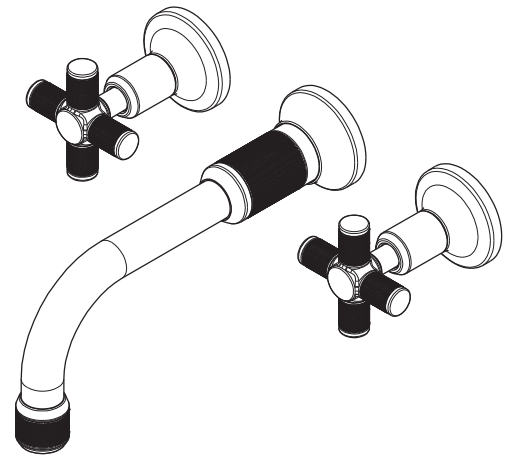

Features

- Solid brass construction
- 8.25" (21.0 cm) spout reach (wall-to-center)
- 1/2" NPT spout inlet fitting
- Rough valve incorporates a brass valve body assembly
- Rough valve incorporates quarter-turn washerless ceramic disc valve cartridges
- Intended for use with Newport Brass rough valve as specified (Required Accessory)
- ADA Compliant
- 1.2 GPM (4.5 LPM) Max

Codes / Standards Compliance

Meets or exceeds the following at date of manufacture:

- ASME A112.18.1/CSA B125.1-18
- IAPMO/cUPC
- NSF 61
- NSF 372
- IPC
- ADA & ICC/ANSI A117.1
- Energy Policy Act of 1992
- EPA WaterSense
- California Energy Commission
- All applicable US Federal and State material regulations

Colors / Finishes

- 10B: Oil Rubbed Bronze
- 15: Polished Nickel
- 15S: Satin Nickel - PVD
- 26: Polished Chrome
- Other: Refer to the Newport Brass catalog for additional color/finish options.

Wall-Mounted Lavatory Faucet

3-3261

Specified Model

Model	Description	Colors | Finishes
3-3261	Wall-Mounted Lavatory Trim	☐ 10B ☐ 15 ☐ 15S ☐ 26 ☐ Other

Required Accessory

System Element	Wall Lavatory Rough Valve
Description	2-Cartridge Assembly
Inlet/Outlet Size	1/2"
Part Number	1-532U
Image	

Product Specification Add "Color / Finish" suffix to Model number, below.

The Wall-Mounted Lavatory Faucet shall be made of solid brass construction. Wall-Mounted Lavatory Faucet shall incorporate cross handles and a 8.25" (21.0 cm) spout (wall-to-center) that incorporates a 1/2" NPT inlet fitting. Rough valve shall incorporate a brass valve body assembly and quarter-turn washerless ceramic disc valve cartridges. Wall-Mounted Lavatory Faucet shall be Newport Brass Model 3-3261/_____ and Newport Brass rough valve shall be 1-532U.