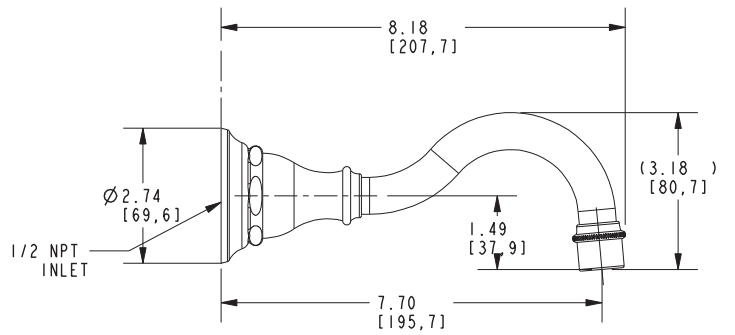

VICTORIA

Wall-Mounted Lavatory Trim

3-1771

Features

- Solid brass construction
- 7.70" (19.6 cm) spout reach (wall-to-center)
- 1/2" NPT spout inlet fitting
- Rough valve incorporates a brass valve body assembly
- Rough valve incorporates quarter-turn washerless ceramic disc valve cartridges
- Intended for use with Newport Brass rough valve as specified (Required Accessory)
- ADA Compliant
- 1.2 GPM (4.5 LPM) Max

Required Accessory

Application	Wall Lavatory Rough Valve
Description	2-Cartridge Assembly
Inlet/Outlet Size	1/2"
Part Number	1-532U
Image	

Product Specification Add "Color / Finish" suffix to Model number, below.

The Wall-Mounted Lavatory Faucet shall be made of solid brass construction. Wall-Mounted Lavatory Faucet shall incorporate lever handles and a 7.70" (19.6 cm) spout (wall-to-center) that incorporates a 1/2" NPT inlet fitting. Rough valve shall incorporate a brass valve body assembly and quarter-turn washerless ceramic disc valve cartridges. Wall-Mounted Lavatory Faucet shall be Newport Brass Model 3-1771/_____ and Newport Brass rough valve shall be 1-532U.

3-1771

Product dimensions are provided for reference only. For specific product installation guidelines, please reference the installation instructions of the product being installed.

Victoria Wall-Mounted Lavatory Trim 3-1771