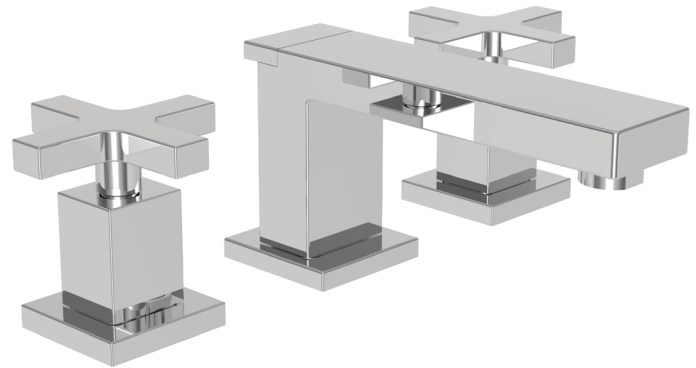

Features

- Solid brass construction
- Brass valve bodies
- Quarter-turn washerless ceramic disc valve cartridges
- Spout assembly with integral supply hoses
- Pop-up drain with tailpiece
- 2.48" (6.3 cm) spout height at outlet
- 5.47" (13.9 cm) spout reach (c-c)
- For 8" (20.3 cm) centers - Maximum 20" (50.8 cm)
- ADA Compliant
- 1.2 GPM (4.5 LPM) Max

Widespread Lavatory Faucet
2990

Codes / Standards Compliance

Meets or exceeds the following at date of manufacture:

- ASME A112.18.1/CSA B125.1-18
- IAPMO/cUPC
- NSF/ANSI 61, SECTION 9
- NSF/ANSI 372
- IPC
- ADA & ICC/ANSI A117.1
- Energy Policy Act of 1992
- EPA WaterSense
- California Energy Commission
- All applicable US Federal and State material regulations

Product Specification Add "Color / Finish" suffix to Model number, below.

The two-handle Widespread Lavatory Faucet shall be made of solid brass construction. Faucet shall incorporate a spout assembly with integral supply hoses and feature brass valve bodies with quarter-turn washerless ceramic disc valve cartridges. Faucet shall have a 1.2 gallon (4.5 liter) per minute maximum flow rate. Product shall be for 8" (20.3 cm) centers - Maximum 20" (50.8 cm). Product shall incorporate a 2.48" (6.3 cm) spout height at outlet and a 5.47" (13.9 cm) spout reach (c-c). Faucet shall include a pop-up drain with tailpiece and incorporate ADA compliant traditional cross handles. Widespread Lavatory Faucet shall be Newport Brass Model 2990/____.