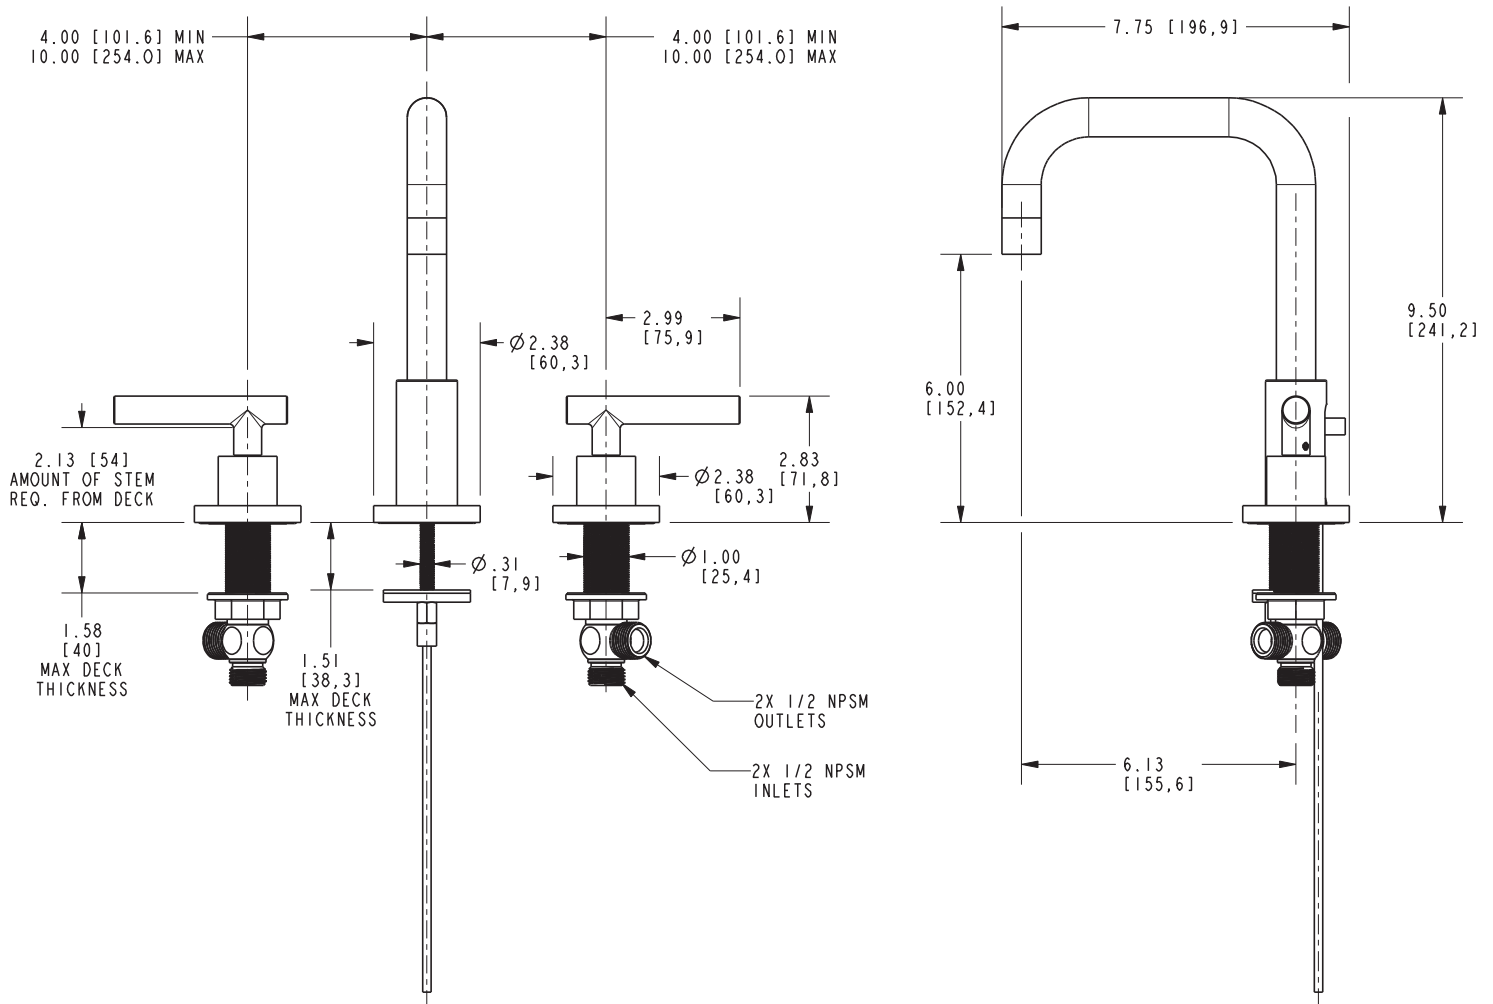

## Features

- Solid brass construction
- Brass valve bodies
- Quarter-turn washerless ceramic disc valve cartridges
- Spout assembly with integral supply hoses
- Pop-up drain with tailpiece
- 6.00" (15.2 cm) spout height at outlet
- 6.13" (15.6 cm) spout reach (c-c)
- For 8" (20.3 cm) centers - Maximum 20" (50.8 cm)
- ADA Compliant
- 1.2 GPM (4.5 LPM) Max

## Product Specification Add "Color / Finish" suffix to Model number, below.

The two-handle Widespread Lavatory Faucet shall be made of solid brass construction. Faucet shall incorporate a spout assembly with integral supply hoses and feature brass valve bodies with quarter-turn washerless ceramic disc valve cartridges. Faucet shall have a 1.2 gallon (4.5 liter) per minute maximum flow rate. Product shall be for 8" (20.3 cm) centers - Maximum 20" (50.8 cm). Product shall incorporate a 6.00" (15.2 cm) spout height at outlet and a 6.13" (15.6 cm) spout reach (c-c). Faucet shall include a pop-up drain with tailpiece and incorporate ADA compliant contemporary lever handles. Widespread Lavatory Faucet shall be Newport Brass Model 1400L/\_\_\_\_.

## PRODUCT DIMENSIONS *(Units are in inches)*

Product Dimensions are provided for reference only. For specific product installation guidelines, please reference the Installation Instructions of the product being installed.