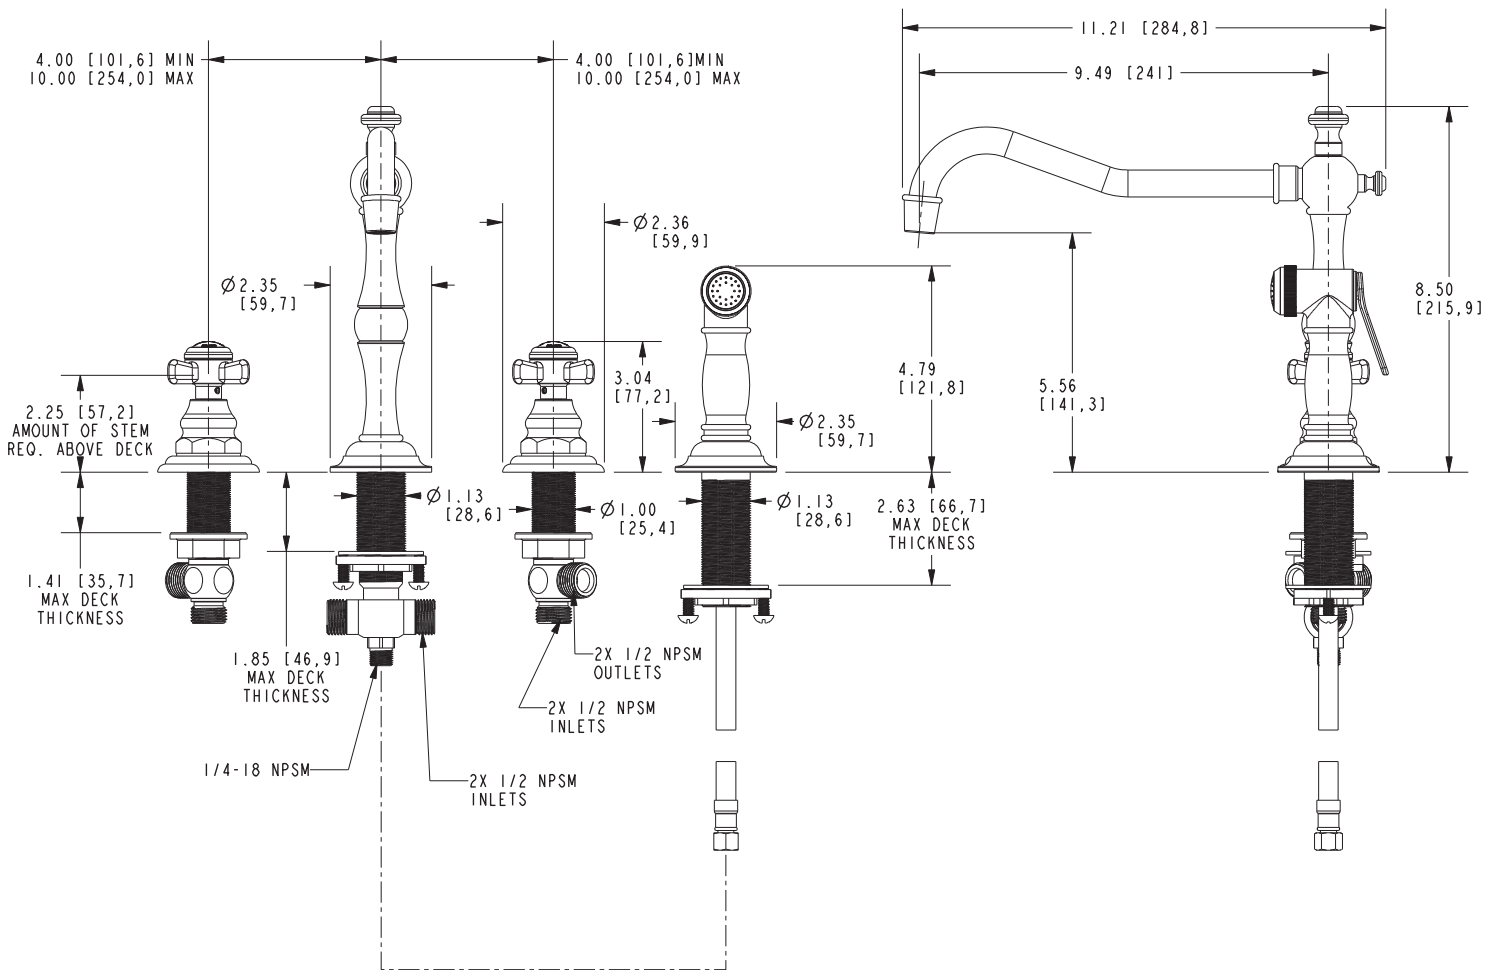

Features

- Solid brass construction
- Brass valve bodies
- Quarter-turn washerless ceramic disc valve cartridges
- Swivel spout assembly with integral diverter fitting
- Solid brass pull-out sidespray
- 5.56" (14.1 cm) spout height at outlet
- 9.49" (24.1 cm) spout reach (c-c)
- For 8" (20.3 cm) centers - Maximum 20" (50.8 cm)
- ADA Complaint (Handles Only)
- 1.8 GPM (6.8 LPM) Max

Product Specification Add "Color / Finish" suffix to Model number, below.

The Two-Handle Kitchen Faucet with Sidespray shall be made of solid brass construction. Faucet shall incorporate a swivel spout assembly with integral sidespray diverter fitting and feature brass valve bodies with quarter-turn washerless ceramic disc valve cartridges. Faucet shall have a 1.8 gallons (6.8 liters) per minute maximum flow rate. Product shall be for 8" (20.3 cm) centers - Maximum 20" (50.8 cm). Product shall incorporate a 5.56" (14.1 cm) spout height at outlet and a 9.49" (24.1 cm) spout reach (c-c). Faucet shall incorporate cross handles. Two-Handle Kitchen Faucet with Sidespray shall be Newport Brass Model 946/____ .

946

PRODUCT DIMENSIONS *(Units are in inches)*

Product Dimensions are provided for reference only. For specific product installation guidelines, please reference the Installation Instructions of the product being installed.