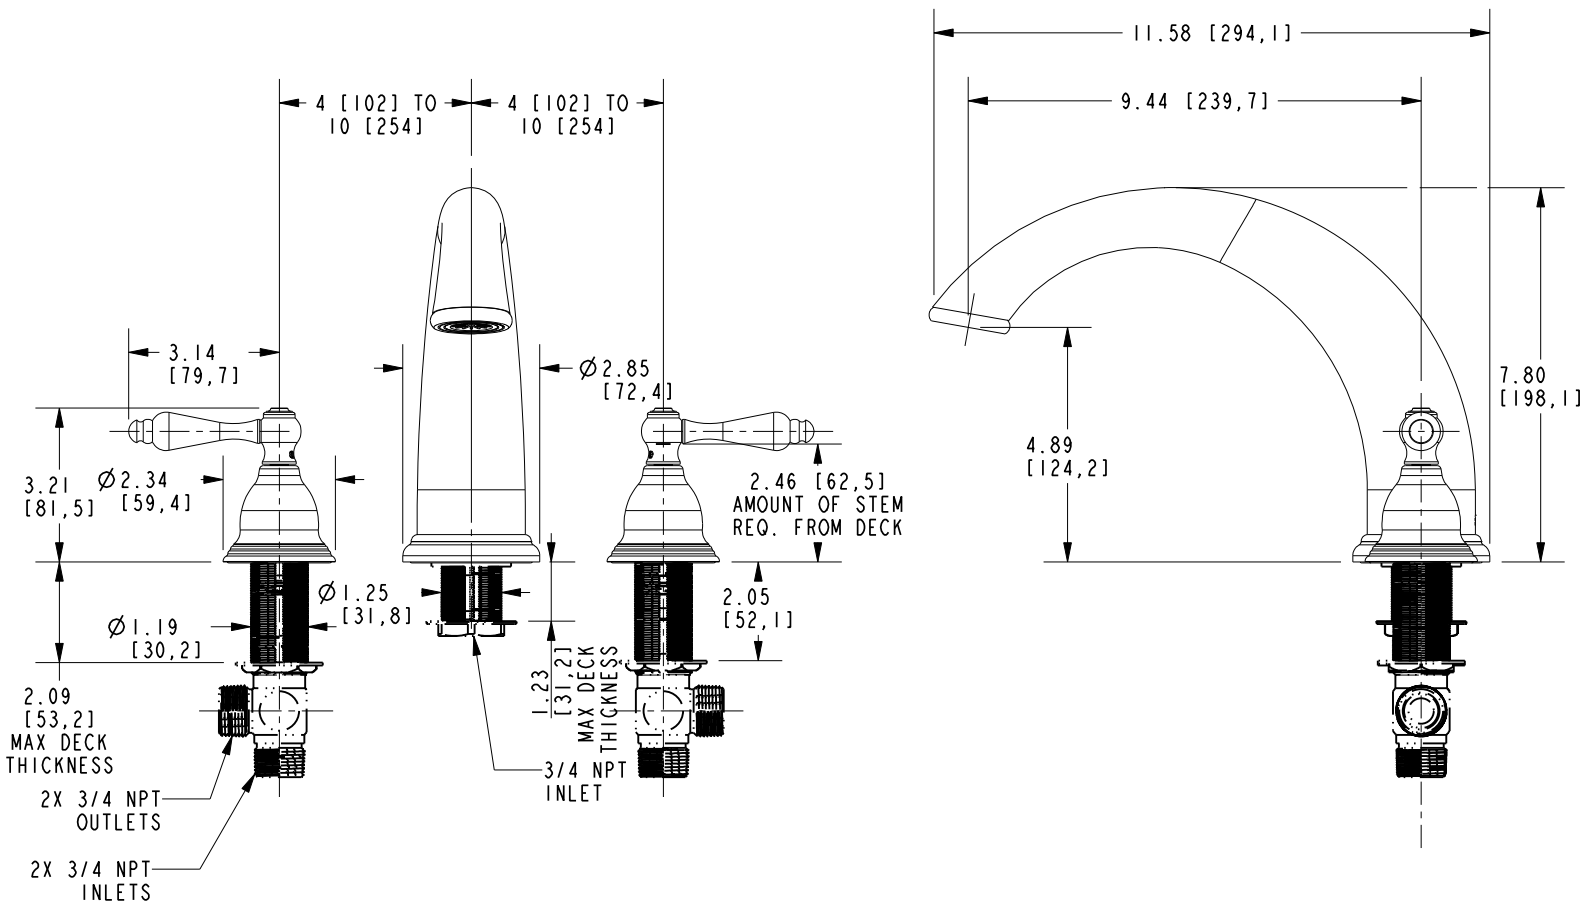

SEAPORT

ROMAN TUB DECK TRIM

3-856C

Features

Solid brass construction
 4.89" (12.4 cm) spout height at outlet
 9.44" (24.0 cm) spout reach (c-c)
 Intended for use with Newport Brass rough valve kit (Required Accessory) which incorporates the following:
 -Brass valve bodies and quick-connect spout fitting
 -Quarter-turn washerless ceramic disc 3/4" valve cartridges
 ADA Compliant

ACCESSORY REQUIRED	
System Element	Deck Tub Valve
Description	2-Valve Assembly With Quick Connect Spout Adapter
Inlet/Outlet Size	3/4"
Part Number	1-506
Image	

3-856C

PRODUCT DIMENSIONS *(Units are in inches)*

Product Dimensions are provided for reference only. For specific product installation guidelines, please reference the Installation Instructions of the product being installed.

ROMAN TUB DECK TRIM

3-856C