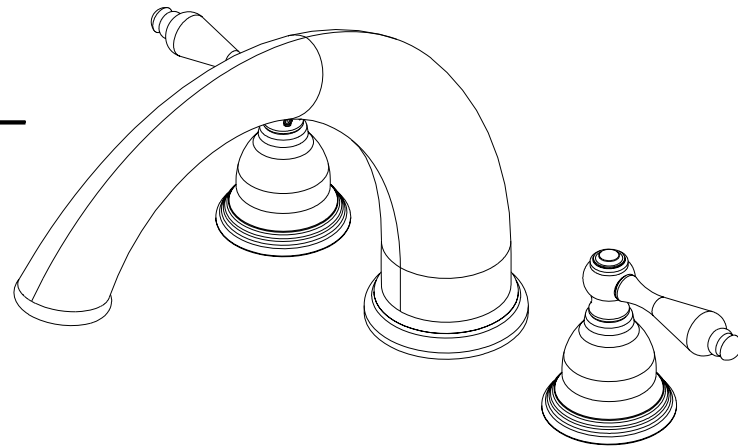

SEAPORT

ROMAN TUB DECK TRIM

3-856C

Features

Solid brass construction
 4.89" (12.4 cm) spout height at outlet
 9.44" (24.0 cm) spout reach (c-c)
 Intended for use with Newport Brass rough valve kit (Required Accessory) which incorporates the following:
 -Brass valve bodies and quick-connect spout fitting
 -Quarter-turn washerless ceramic disc 3/4" valve cartridges
 ADA Compliant

ACCESSORY REQUIRED	
System Element	Deck Tub Valve
Description	2-Valve Assembly With Quick Connect Spout Adapter
Inlet/Outlet Size	3/4"
Part Number	1-506
Image	

3-856C

PRODUCT DIMENSIONS *(Units are in inches)*

Product Dimensions are provided for reference only. For specific product installation guidelines, please reference the Installation Instructions of the product being installed.

ROMAN TUB DECK TRIM

3-856C