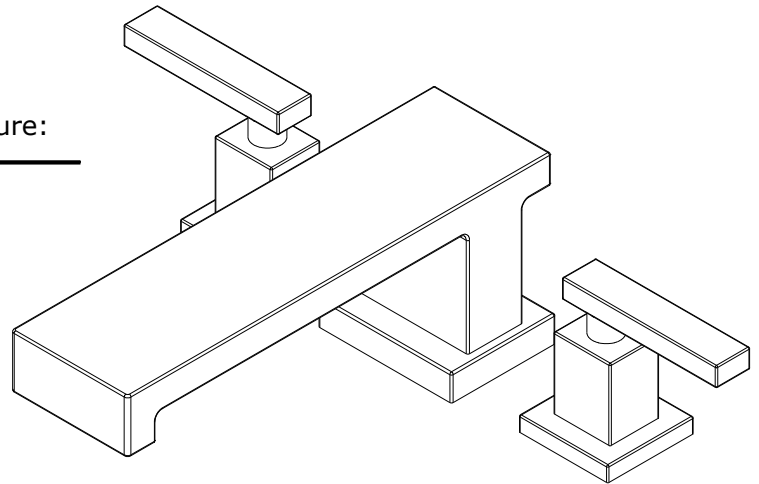

### Features

Solid brass construction  
 2.50" (6.4 cm) spout height at outlet  
 8.35" (21.2 cm) spout reach (c-c)  
 Intended for use with Newport Brass rough valve kit (Required Accessory) which incorporates the following:  
 -Brass valve bodies and quick-connect spout fitting  
 -Quarter-turn washerless ceramic disc 3/4" valve cartridges  
 ADA Compliant

ACCESSORY REQUIRED	
<b>System Element</b>	Deck Tub Valve
<b>Description</b>	2-Valve Assembly With Quick Connect Spout Adapter
<b>Inlet/Outlet Size</b>	3/4" / 3/4"
<b>Part Number</b>	1-665
<b>Image</b>	