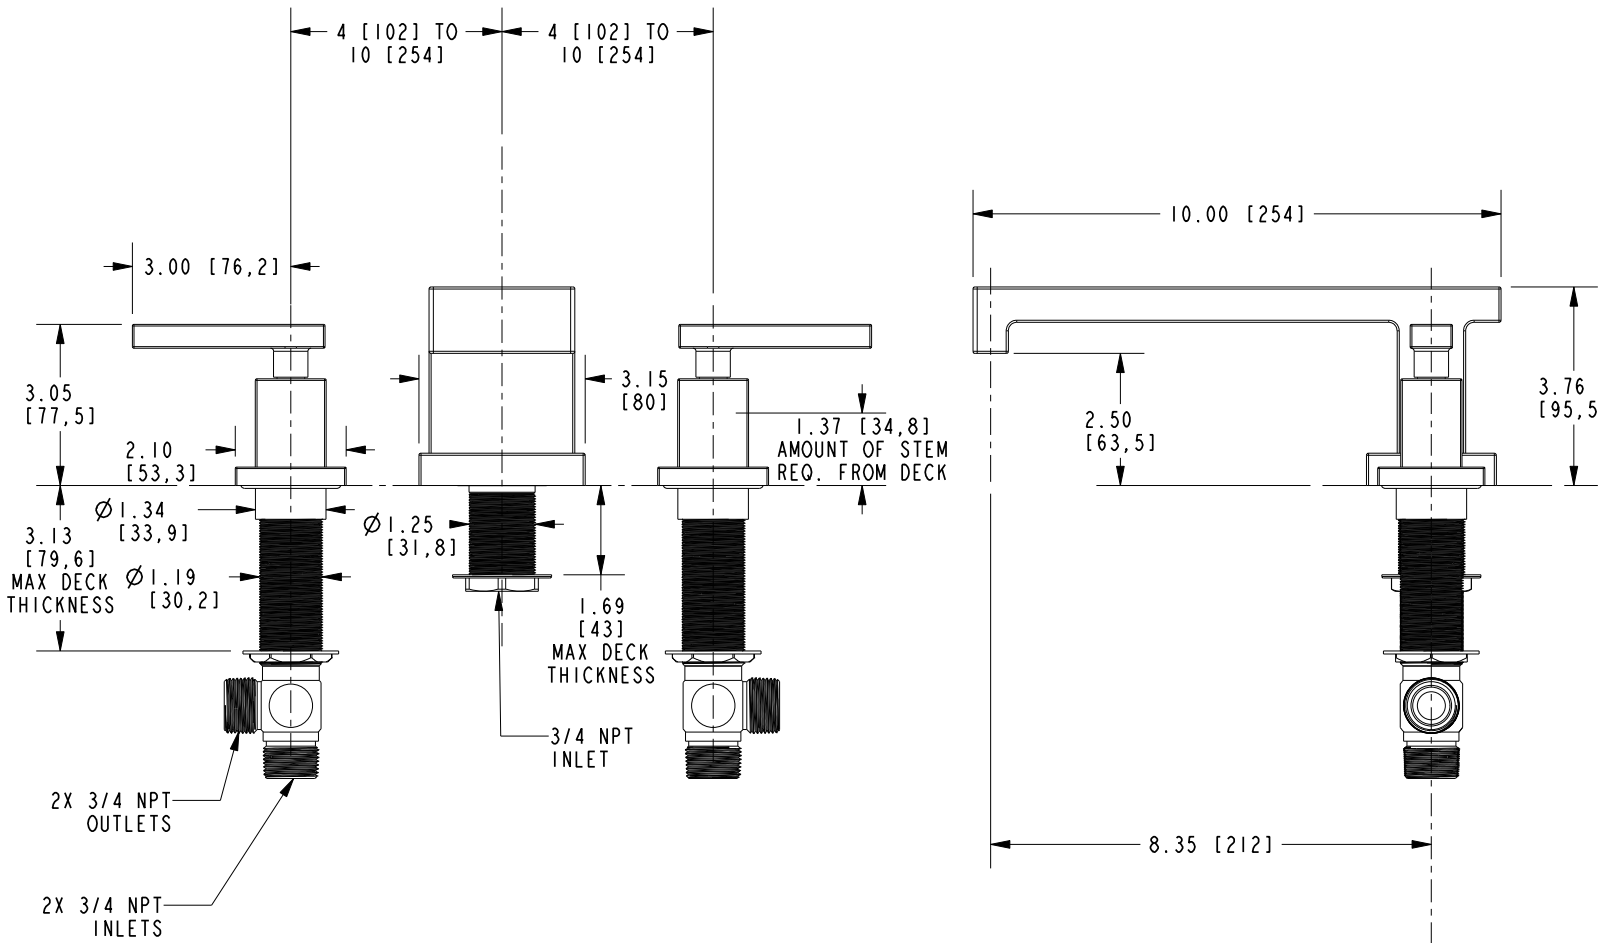

### Features

Solid brass construction  
 2.50" (6.4 cm) spout height at outlet  
 8.35" (21.2 cm) spout reach (c-c)  
 Intended for use with Newport Brass rough valve kit (Required Accessory) which incorporates the following:  
 -Brass valve bodies and quick-connect spout fitting  
 -Quarter-turn washerless ceramic disc 3/4" valve cartridges  
 ADA Compliant

ACCESSORY REQUIRED	
<b>System Element</b>	Deck Tub Valve
<b>Description</b>	2-Valve Assembly With Quick Connect Spout Adapter
<b>Inlet/Outlet Size</b>	3/4" / 3/4"
<b>Part Number</b>	1-665
<b>Image</b>	

## PRODUCT DIMENSIONS *(Units are in inches)*

Product Dimensions are provided for reference only. For specific product installation guidelines, please reference the Installation Instructions of the product being installed.