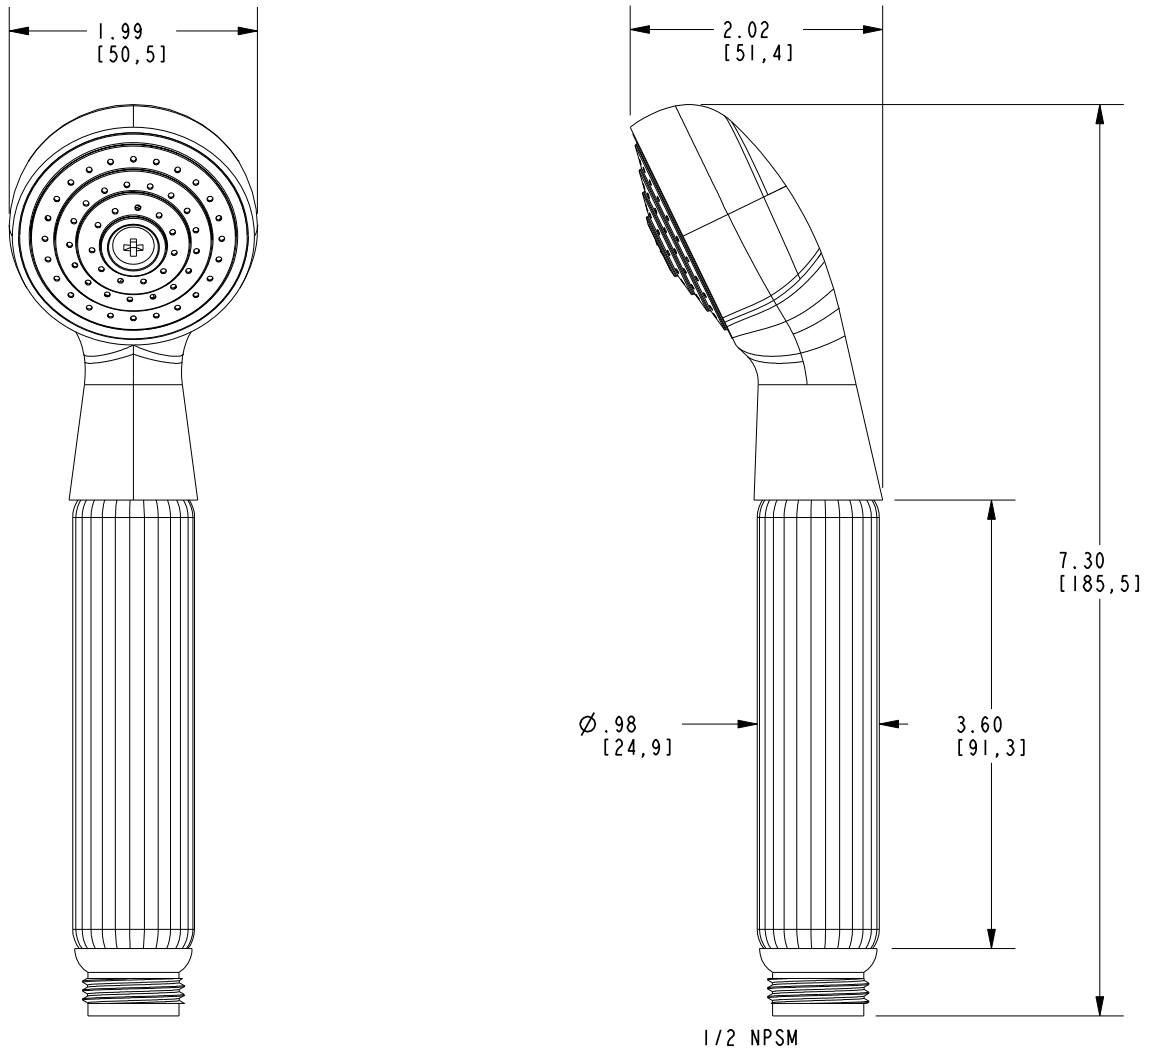

### Features

- Solid brass construction
- Traditional styling
- Single function spray
- Finished spray surface
- 1/2" NPSM inlet fitting
- 2" (5.1 cm) showerhead diameter
- 1.8 GPM (6.8 LPM) Max

### Codes / Standards Compliance

Meets or exceeds the following at date of manufacture:

- ASME A112.18.1/CSA B125.1
- IAPMO/cUPC
- IPC
- Energy Policy Act of 1992
- EPA WaterSense
- California Energy Commission
- ASME A112.18.3 (Back Flow) - Double check valves at inlet
- All applicable US Federal and State material regulations

## PRODUCT DIMENSIONS *(Units are in inches)*

Product Dimensions are provided for reference only. For specific product installation guidelines, please reference the Installation Instructions of the product being installed.