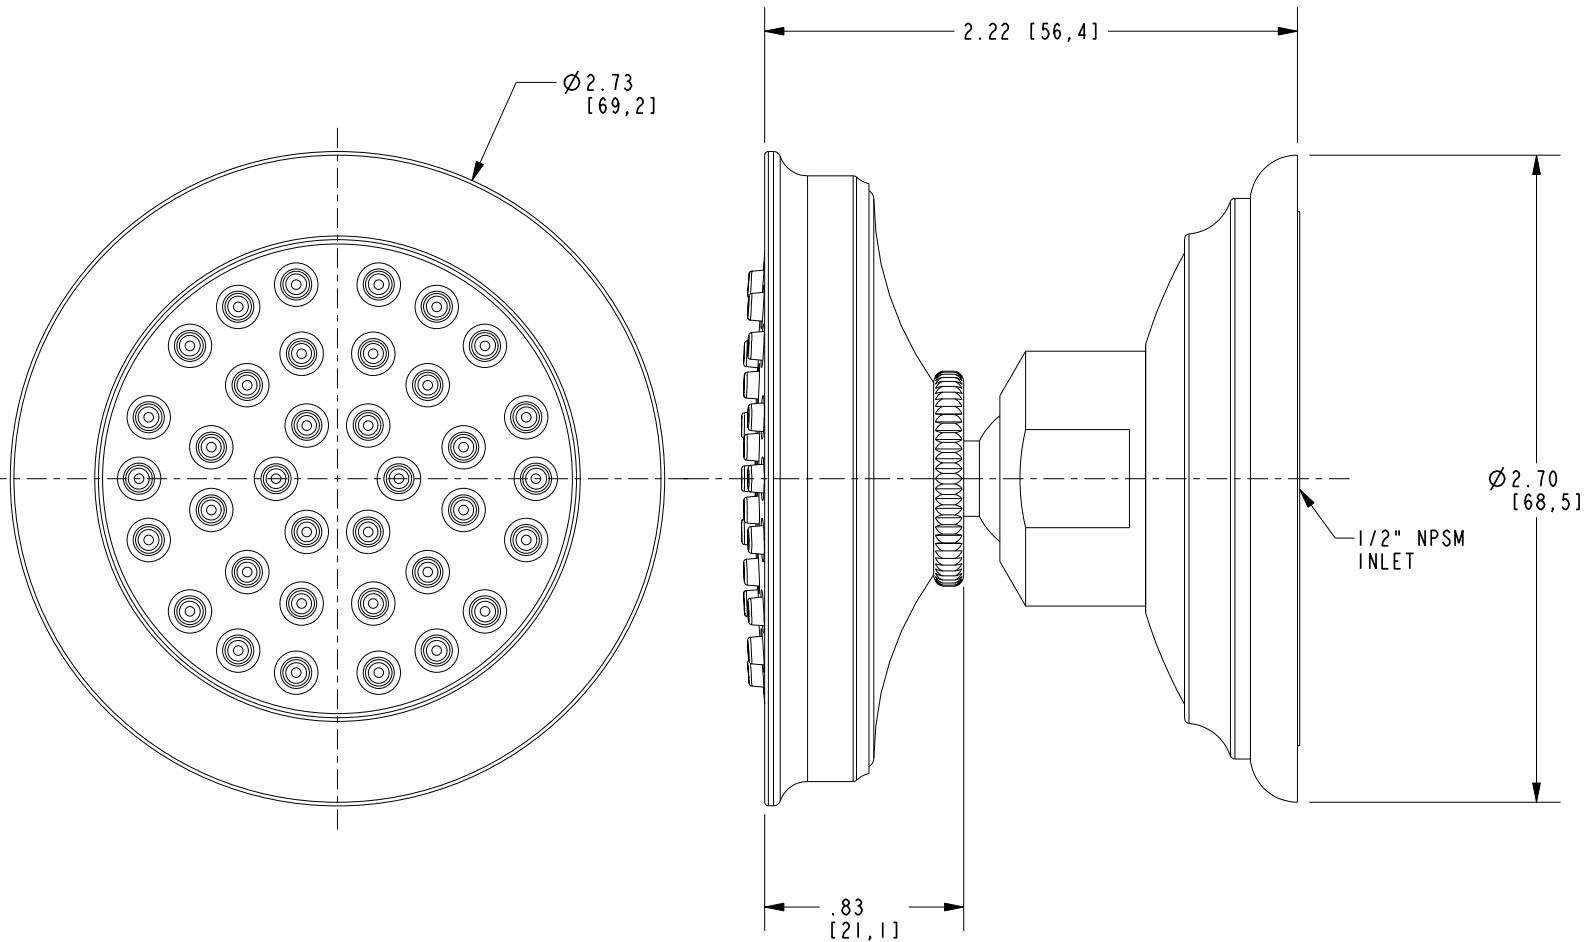

### Features

Solid brass construction  
Traditional styling  
Single function spray  
Rubber nozzles facilitate easy cleaning  
Ball and socket design having a range of 60 degrees  
1/2" NPSM inlet fitting  
2.73" (6.9 cm) Body Spray diameter  
1.8 GPM (6.8 LPM) Max

## PRODUCT DIMENSIONS *(Units are in inches)*

Product Dimensions are provided for reference only. For specific product installation guidelines, please reference the Installation Instructions of the product being installed.