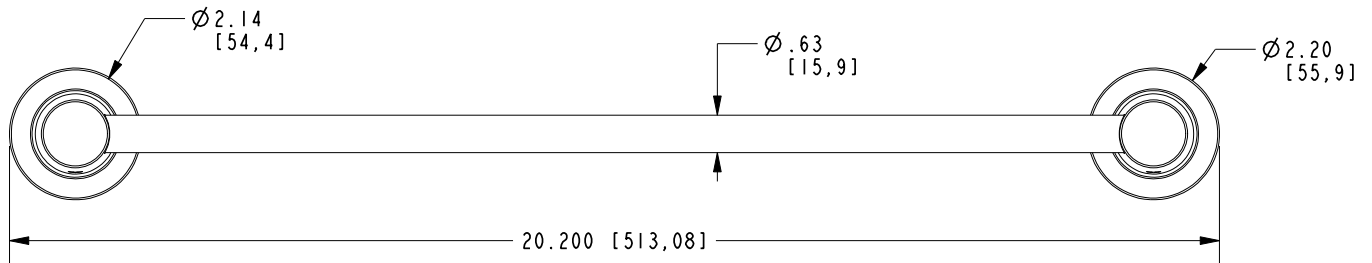

Features

Solid brass construction
Complements Dorrance product series

Towel Bar

42-01

Codes / Standards Compliance

Meets or exceeds the following at date of manufacture:

All applicable US Federal and State material regulations

42-01

PRODUCT DIMENSIONS *(Units are in inches)*

Product Dimensions are provided for reference only. For specific product installation guidelines, please reference the Installation Instructions of the product being installed.