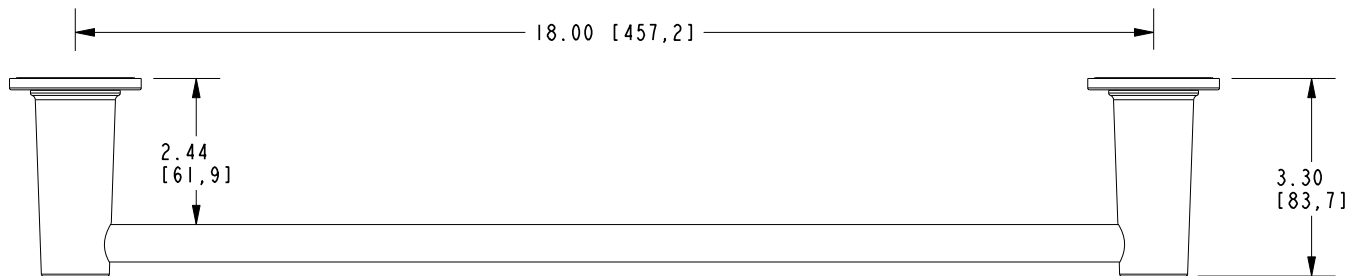

Features

Solid brass construction
Complements Dorrance product series

Towel Bar

42-01

Codes / Standards Compliance

Meets or exceeds the following at date of manufacture:

All applicable US Federal and State material regulations

42-01

PRODUCT DIMENSIONS *(Units are in inches)*

Product Dimensions are provided for reference only. For specific product installation guidelines, please reference the Installation Instructions of the product being installed.