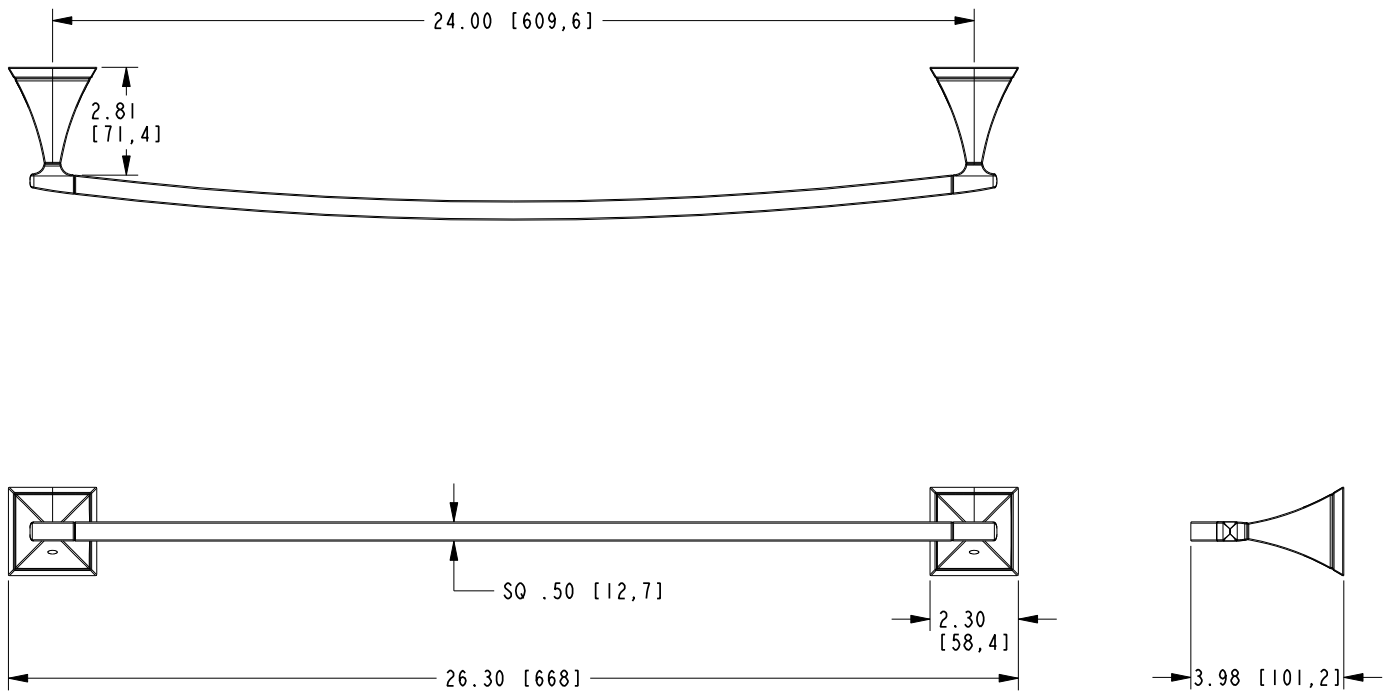

Features

Solid brass construction
Complements Joffrey product series

Codes / Standards Compliance

Meets or exceeds the following at date of manufacture:

All applicable US Federal and State material regulations

41-02

PRODUCT DIMENSIONS *(Units are in inches)*

Product Dimensions are provided for reference only. For specific product installation guidelines, please reference the Installation Instructions of the product being installed.