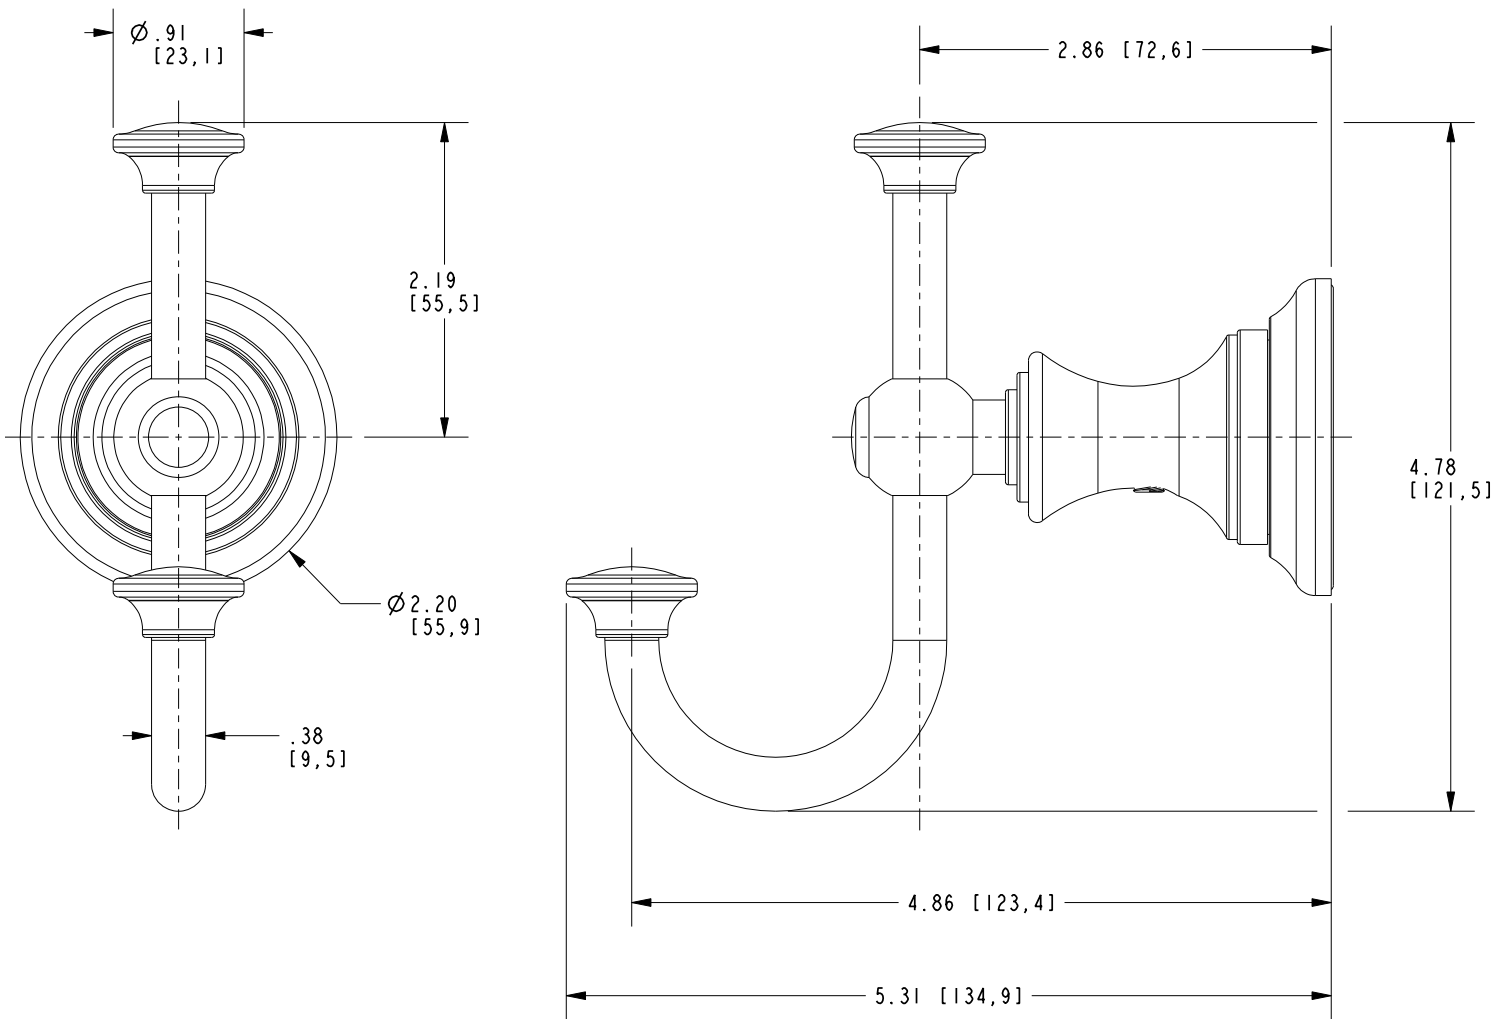

SUTTON

Features

Solid brass construction
Complements Sutton product series

DOUBLE ROBE HOOK

35-13

Codes / Standards Compliance

Meets or exceeds the following at date of manufacture:

All applicable US Federal and State material regulations

35-13

PRODUCT DIMENSIONS *(Units are in inches)*

Product Dimensions are provided for reference only. For specific product installation guidelines, please reference the Installation Instructions of the product being installed.