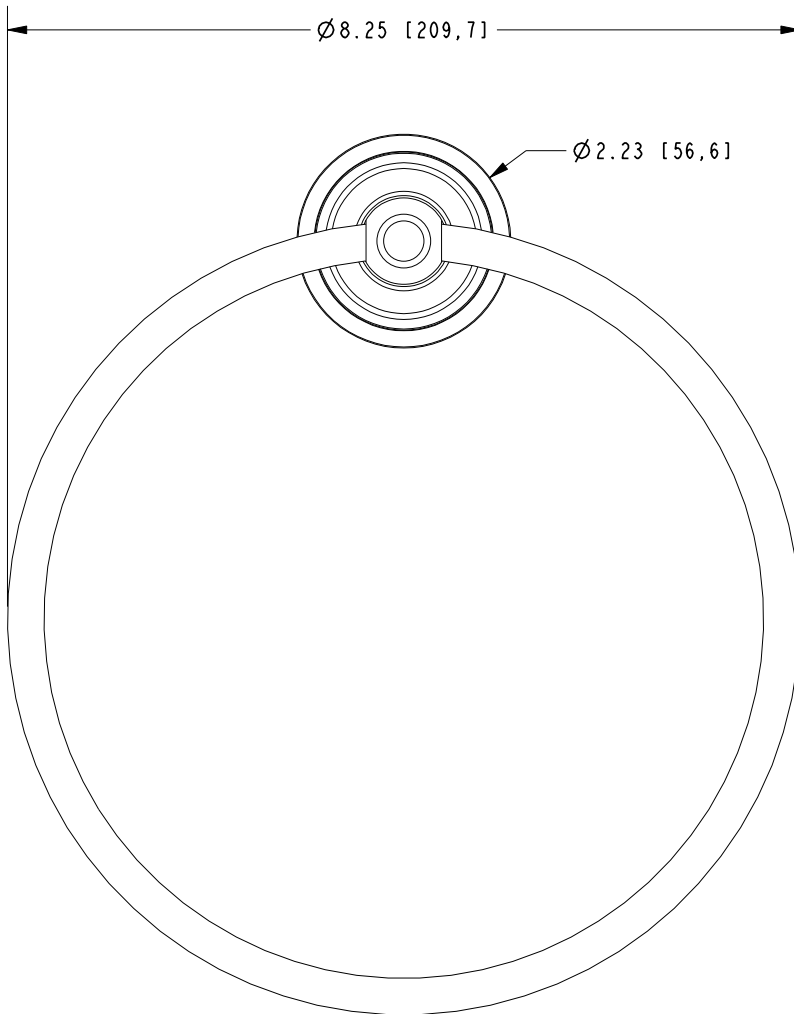

### Features

---

Solid brass construction  
Single-post, horizontal pivot design with hanging, closed ring  
Complements Aylesbury product series

## PRODUCT DIMENSIONS *(Units are in inches)*

Product Dimensions are provided for reference only. For specific product installation guidelines, please reference the Installation Instructions of the product being installed.