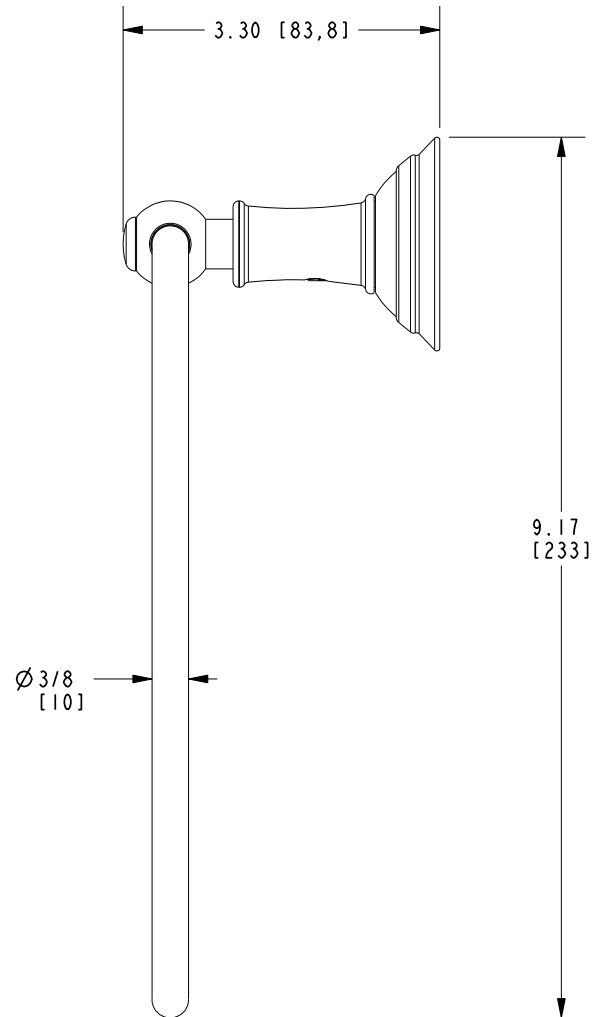

### Features

---

Solid brass construction  
Single-post, horizontal pivot design with hanging, closed ring  
Complements Aylesbury product series

## PRODUCT DIMENSIONS *(Units are in inches)*

Product Dimensions are provided for reference only. For specific product installation guidelines, please reference the Installation Instructions of the product being installed.

TOWEL RING

**34-09**

Page 2 of 2  
EN- 5016  
REV D

**NEWPORT BRASS**  
Flawless Beauty. From Faucet to Finish.

t: 949.417.5207 | [www.newportbrass.com](http://www.newportbrass.com)  
©2025 NewportBrass