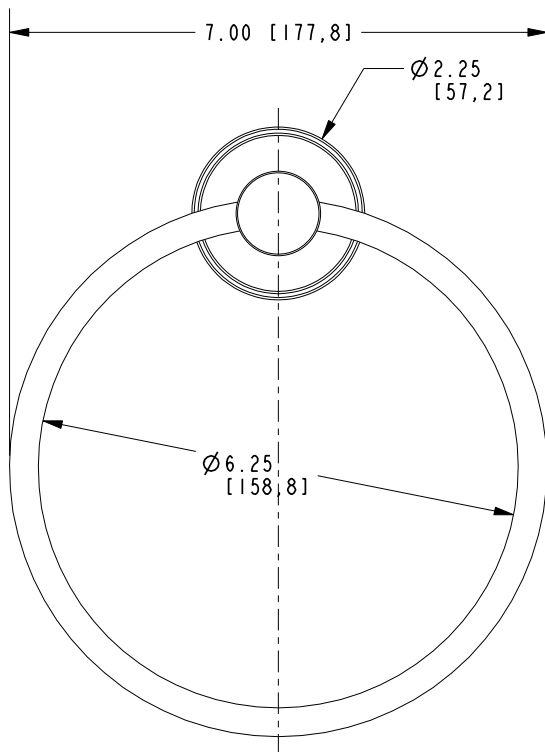

Features

Solid brass construction
Single-post, horizontal pivot design with hanging, closed ring
Complements Griffey product series

3270-1410

Codes / Standards Compliance

Meets or exceeds the following at date of manufacture:

All applicable US Federal and State material regulations

3270-1410

PRODUCT DIMENSIONS *(Units are in inches)*

Product Dimensions are provided for reference only. For specific product installation guidelines, please reference the Installation Instructions of the product being installed.

TOWEL RING
3270-1410

Page 2 of 2
EN- 5016
REV E

NEWPORT BRASS
Flawless Beauty. From Faucet to Finish.

t: 949.417.5207 | www.newportbrass.com
©2025 NewportBrass