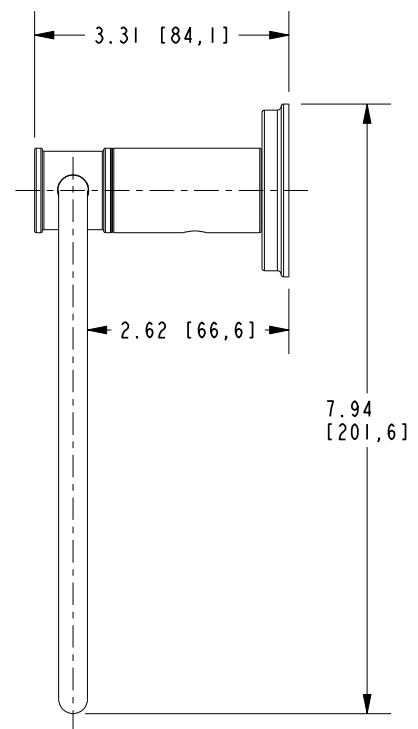

Features

Solid brass construction
Single-post, horizontal pivot design with hanging, closed ring
Complements Griffey product series

3270-1410

Codes / Standards Compliance

Meets or exceeds the following at date of manufacture:

All applicable US Federal and State material regulations

3270-1410

PRODUCT DIMENSIONS *(Units are in inches)*

Product Dimensions are provided for reference only. For specific product installation guidelines, please reference the Installation Instructions of the product being installed.

TOWEL RING
3270-1410

Page 2 of 2
EN- 5016
REV E

NEWPORT BRASS
Flawless Beauty. From Faucet to Finish.

t: 949.417.5207 | www.newportbrass.com
©2025 NewportBrass