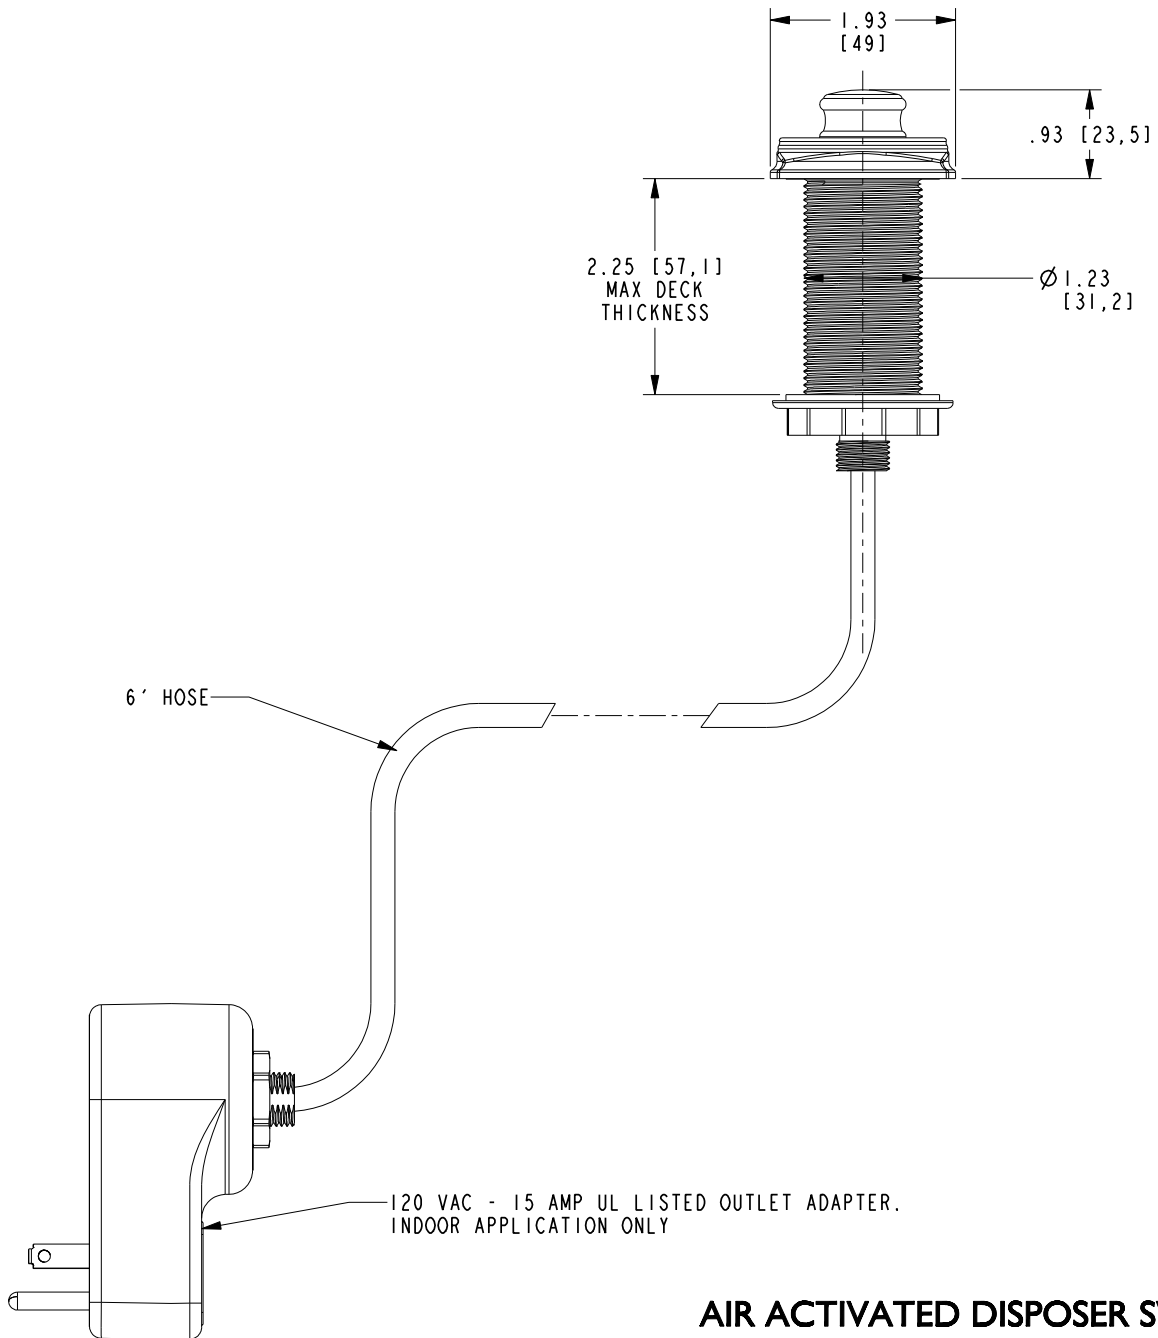

NEWPORT BRASS

ZEMORA

AIR ACTIVATED DISPOSER SWITCH

3160-5811

Features

- Solid brass construction trim
- Soft touch air activated
- 6' supply air hose
- UL listed 120 VAC-15 amp indoor use only outlet adapter
- .93" (2.4 cm) trim height
- 1.93" (4.9 cm) trim square
- Complements Zemora Series

Codes / Standards Compliance

Meets or exceeds the following at date of manufacture:

- All applicable US Federal and State material regulations

NEWPORT BRASS

PRODUCT DIMENSIONS *(Units are in inches)*

Product Dimensions are provided for reference only. For specific product installation guidelines, please reference the Installation Instructions of the product being installed.

AIR ACTIVATED DISPOSER SWITCH

3160-5811