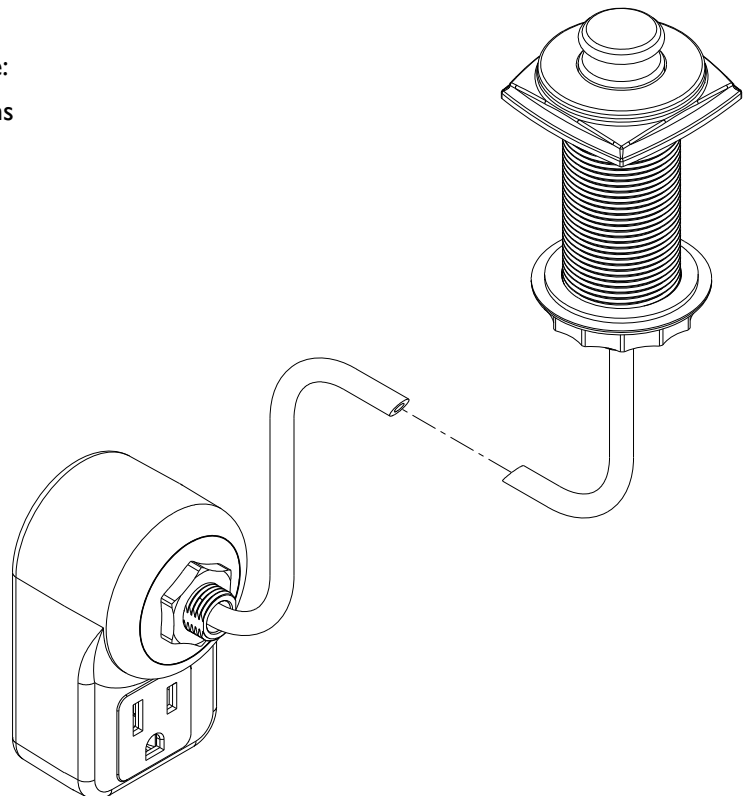

NEWPORT BRASS

ZEMORA

AIR ACTIVATED DISPOSER SWITCH

3160-5811

Features

- Solid brass construction trim
- Soft touch air activated
- 6' supply air hose
- UL listed 120 VAC-15 amp indoor use only outlet adapter
- .93" (2.4 cm) trim height
- 1.93" (4.9 cm) trim square
- Complements Zemora Series

Codes / Standards Compliance

Meets or exceeds the following at date of manufacture:

- All applicable US Federal and State material regulations

NEWPORT BRASS

PRODUCT DIMENSIONS *(Units are in inches)*

Product Dimensions are provided for reference only. For specific product installation guidelines, please reference the Installation Instructions of the product being installed.

AIR ACTIVATED DISPOSER SWITCH

3160-5811