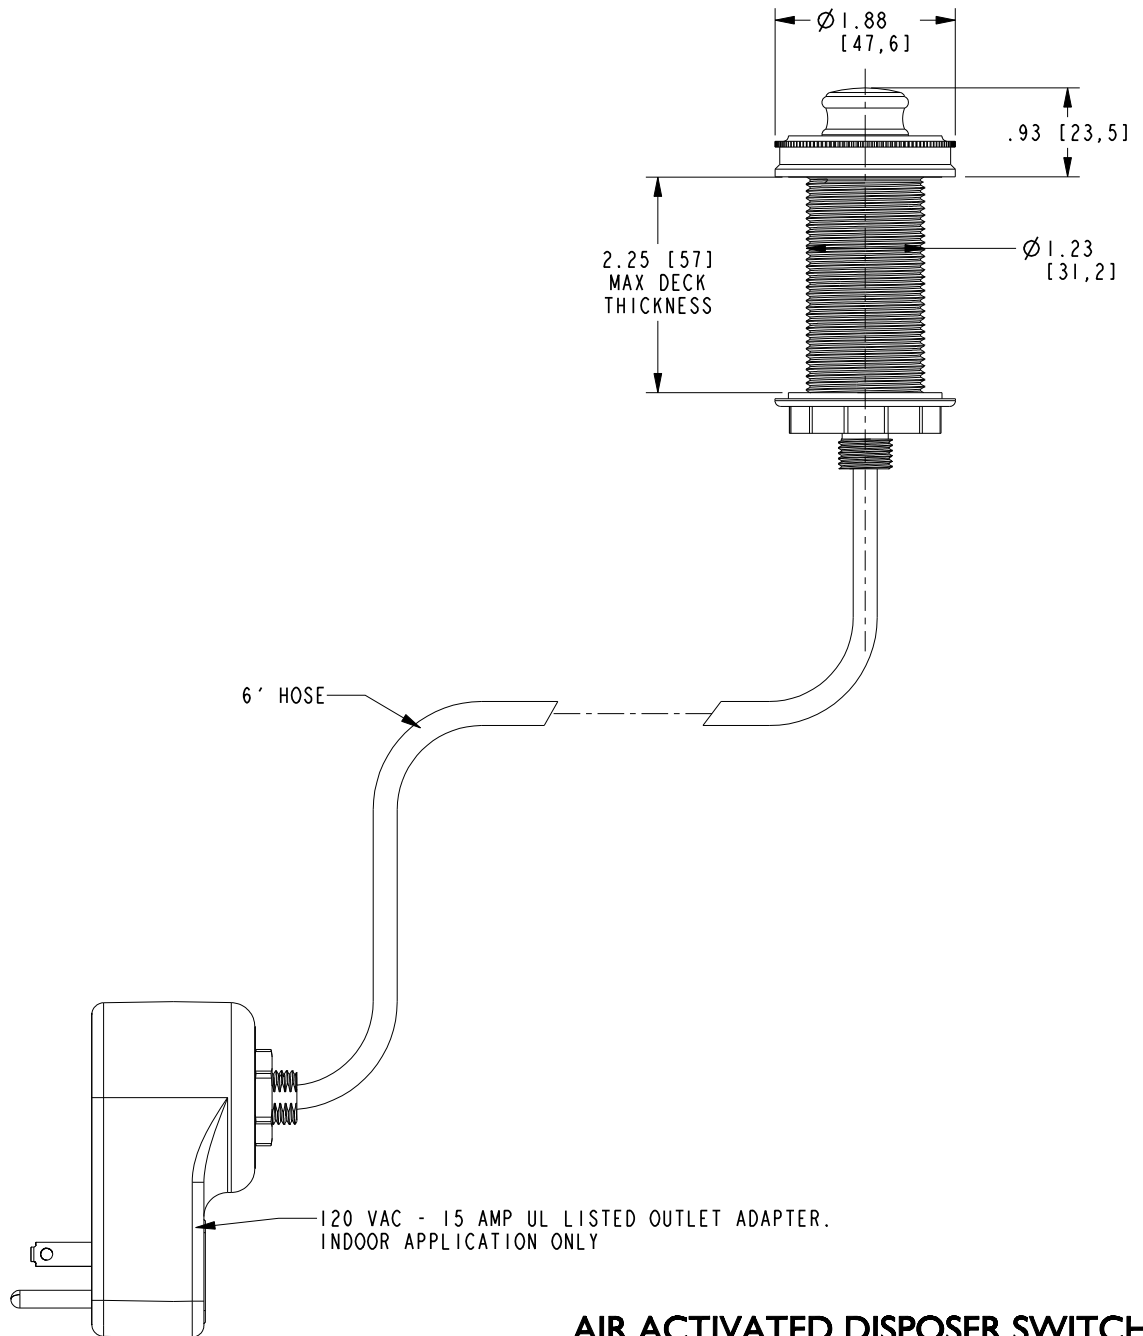

#### Features

- Solid brass construction trim
- Soft touch air activated
- 6' supply air hose
- UL listed 120 VAC-15 amp indoor use only outlet adapter
- .93" (2.4 cm) trim height
- 1.88" (4.8 cm) trim diameter
- Complements Taft Series

## PRODUCT DIMENSIONS *(Units are in inches)*

Product Dimensions are provided for reference only. For specific product installation guidelines, please reference the Installation Instructions of the product being installed.