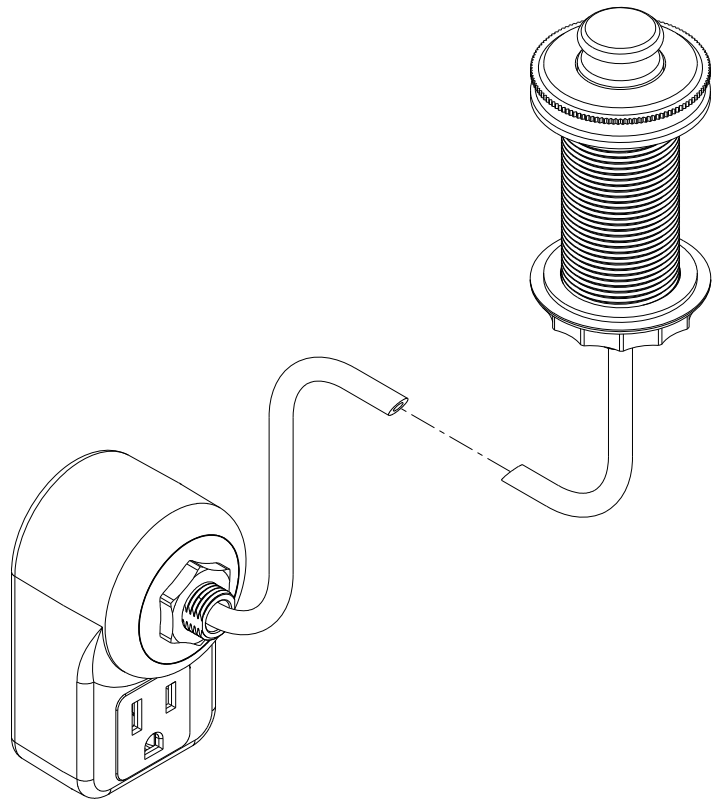

NEWPORT BRASS

TAFT

AIR ACTIVATED DISPOSER SWITCH

2940-5811

Features

- Solid brass construction trim
- Soft touch air activated
- 6' supply air hose
- UL listed 120 VAC-15 amp indoor use only outlet adapter
- .93" (2.4 cm) trim height
- 1.88" (4.8 cm) trim diameter
- Complements Taft Series

Codes / Standards Compliance

Meets or exceeds the following at date of manufacture:

- All applicable US Federal and State material regulations