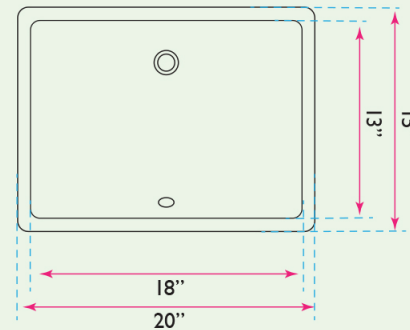

Great Point Collection

Vitreous China Bath Undermount
Rectangular White Sink

model:

UM-18x13-W

Nantucket

S I N K S

www.NantucketSinksUSA.com
info@nantucketsinksusa.com

SPECS

Top View

OVERALL DIMENSIONS	INTERIOR BOWL	BOWL DEPTH	DRAIN OPENING	OVERFLOW
20" x 15"	18" x 13"	7.5"(ext.); 6"(int.)	1.75" Opening	Yes

FEATURES:

- Vitreous China undermount with porcelain enamel glaze; easy to clean
- With Overflow
- Limited lifetime manufacturer's warranty
- Fits 21" cabinet base minimum
- 1.75" Standard drain not included
- Nominal Dimensions - actual may vary by 1/4"
- Template and mounting clips included