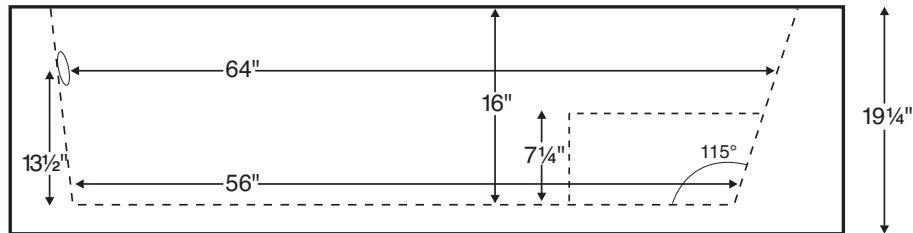

Available as a freestanding model or finished on 1, 2 or 3 sides for various installation applications.

Andrea® 2
with Sculpted Finish®

MODEL 92A	
71.625" x 31.75" x 19.25"	
FREESTANDING or ALCOVE 76 gal to overflow	
Acrylic CXL®	DoloMatte®
170 lbs / 77 kg	<SOAKER> 191 lbs / 87 kg
Filling this tub to the maximum may require an above average size or dedicated water heater.	

The Sculpted Finish process does not allow enough space for mounting fixtures on the tub deck.
Shown as Air Bath

ELECTRICAL COMPONENTS & SPECIFICATIONS		
Hydrotherapy Package	Components Included	GFCI/110V
Air Massage	heated blower	1-15 amp
Air Massage Elite	heated blower, chromatherapy	1-15 amp
Electrical requirements may change with the addition of optional therapy components. See specific option details or installation information. CSA Certified C/US; B45.5/IAPMO ANSI Z124.1 and ANSI 112.19.7		