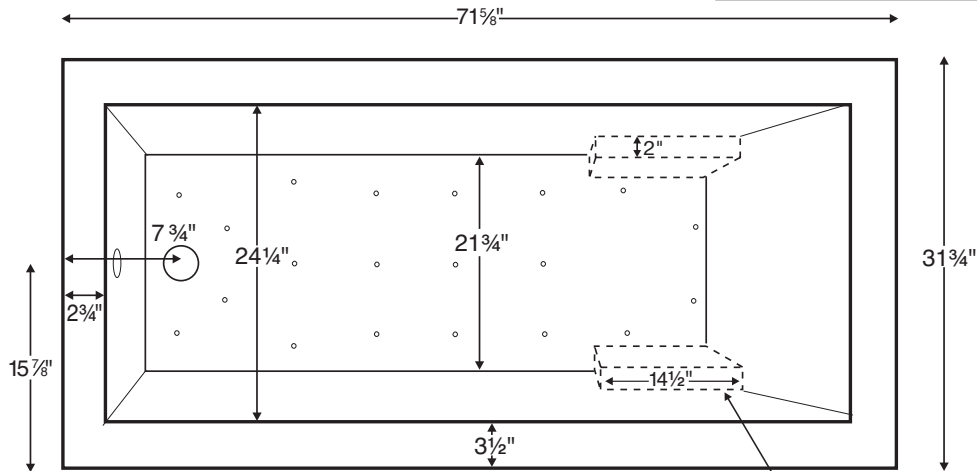

Available as a freestanding model or finished on 1, 2 or 3 sides for various installation applications.

Andrea® 2
with Sculpted Finish®

MODEL 92A	
71.625" x 31.75" x 19.25"	
FREESTANDING or ALCOVE 76 gal to overflow	
Acrylic CXL®	DoloMatte®
170 lbs / 77 kg	<SOAKER> 191 lbs / 87 kg
Filling this tub to the maximum may require an above average size or dedicated water heater.	

The Sculpted Finish process does not allow enough space for mounting fixtures on the tub deck.
Shown as Air Bath

ELECTRICAL COMPONENTS & SPECIFICATIONS		
Hydrotherapy Package	Components Included	GFCI/110V
Air Massage	heated blower	1-15 amp
Air Massage Elite	heated blower, chromatherapy	1-15 amp
Electrical requirements may change with the addition of optional therapy components. See specific option details or installation information. CSA Certified C/US; B45.5/IAPMO ANSI Z124.1 and ANSI 112.19.7		