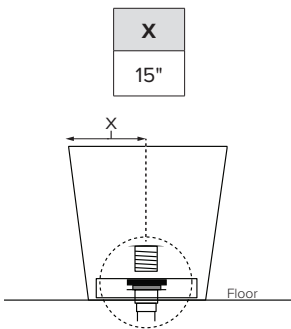

Features an integrated overflow

MODEL 423
61" x 29.5" x 23"
FREESTANDING 98 gal to overflow
<b>Mineral Composite</b>
289 lbs / 131 kg soaker
Filling this tub to the maximum may require an above average size or dedicated water heater.

Drain Rough-In Measurement

ELECTRICAL COMPONENTS & SPECIFICATIONS		
Required Electrical Service - 110 Volt		
Hydrotherapy Package	Components Included	GFCI
Air Massage	heated blower	1-15 amp
Electrical requirements may change with the addition of optional therapy components. See specific option details or installation information. CSA Certified C/US; B45.5/IAPMO ANSI Z124.1 and ANSI 112.19.7		

• Before discarding tub packaging, check for accessories that may be packaged inside.  
 • All product measurements are ±1/2".  
 • Specifications and configurations are subject to change without notice.  
 • Measurements herein supersede all others published prior to publication date below.

Inside view of tub