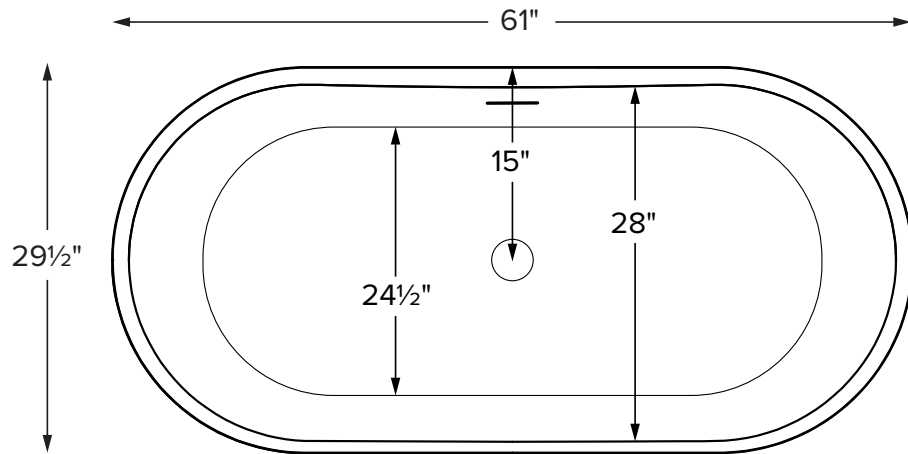

Features an integrated overflow

MODEL 423
61" x 29.5" x 23"
FREESTANDING 98 gal to overflow
<b>Mineral Composite</b>
289 lbs / 131 kg soaker
Filling this tub to the maximum may require an above average size or dedicated water heater.

• Before discarding tub packaging, check for accessories that may be packaged inside.  
 • All product measurements are ±1/2".  
 • Specifications and configurations are subject to change without notice.  
 • Measurements herein supersede all others published prior to publication date below.

Inside view of tub