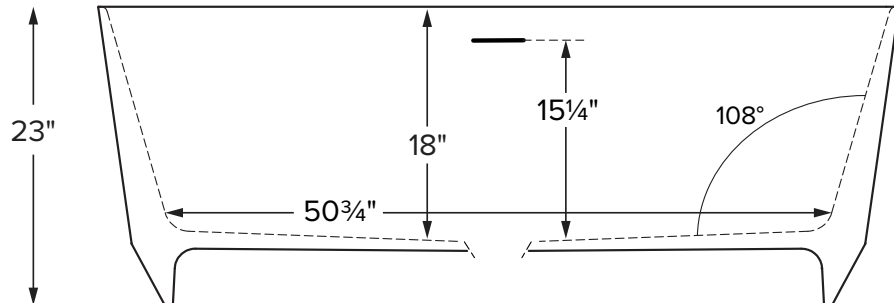

MODEL 423
61" x 29.5" x 23"
FREESTANDING 98 gal to overflow
Mineral Composite
289 lbs / 131 kg soaker
Filling this tub to the maximum may require an above average size or dedicated water heater.

Drain Rough-In Measurement

ELECTRICAL COMPONENTS & SPECIFICATIONS		
Required Electrical Service - 110 Volt		
Hydrotherapy Package	Components Included	GFCI
Air Massage	heated blower	1-15 amp
Electrical requirements may change with the addition of optional therapy components. See specific option details or installation information. CSA Certified C/US; B45.5/IAPMO ANSI Z124.1 and ANSI 112.19.7		

See the Installation & Operation Manual for more details.
MTI's Customer Service: Monday-Friday 8am-6pm EST
800-783-8827 or service@mtibaths.com

ORDERING AND INSTALLATION

- Before ordering or installing, please consider future access to equipment.
- Integrated overflow with toe tap drain included.
- Air baths require job site preparations for remote mounting the blower and required check valve. Check valve must be installed higher than the rim of the tub.
- Waterproof remote control included. Keypad is shipped loose and may be mounted nearby.
- Faucet valves cannot be installed on this tub model.

• Before discarding tub packaging, check for accessories that may be packaged inside.
• All product measurements are ±1/2".
• Specifications and configurations are subject to change without notice.
• Measurements herein supersede all others published prior to publication date below.