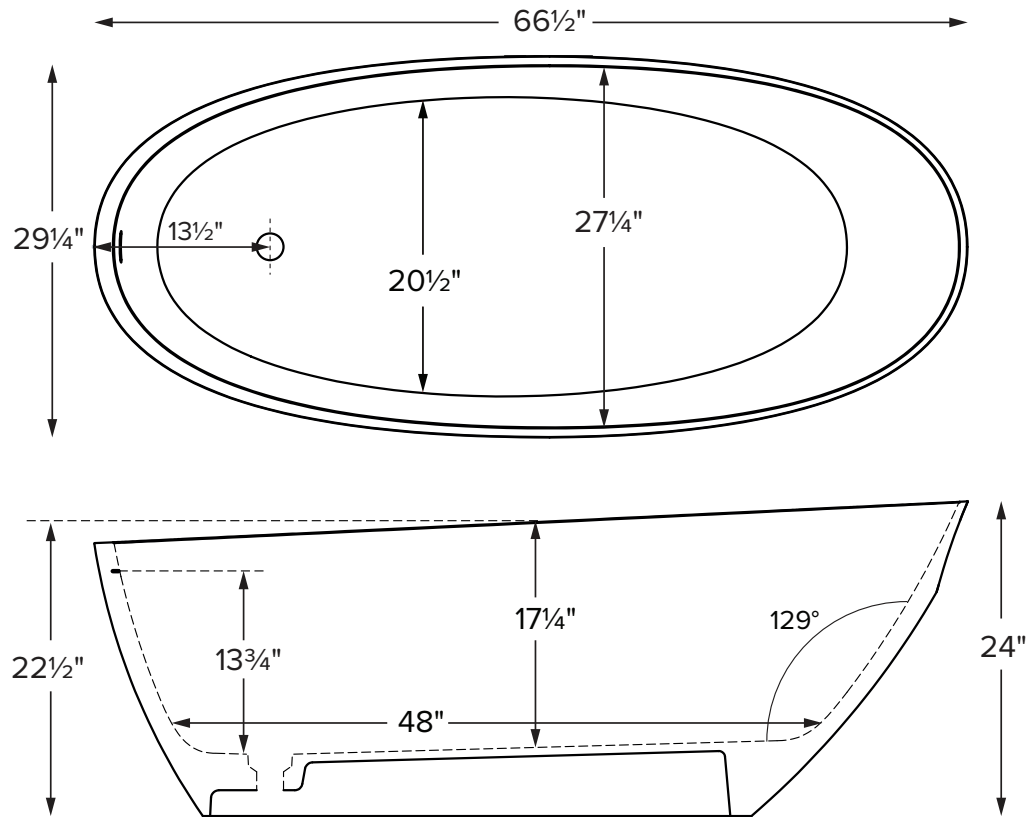

Features an integrated overflow

MODEL 419
66.5" x 29.25" x 22.5"
FREESTANDING 60 gal to overflow
<b>Mineral Composite</b>
287 lbs / 130 kg soaker
Filling this tub to the maximum may require an above average size or dedicated water heater.

ELECTRICAL COMPONENTS & SPECIFICATIONS		
Required Electrical Service - 110 Volt		
Hydrotherapy Package	Components Included	GFCI
Air Massage	heated blower	1-15 amp
Electrical requirements may change with the addition of optional therapy components. See specific option details or installation information. CSA Certified C/US; B45.5/IAPMO ANSI Z124.1 and ANSI 112.19.7		

• Before discarding tub packaging, check for accessories that may be packaged inside.  
 • All product measurements are ±1/2".  
 • Specifications and configurations are subject to change without notice.  
 • Measurements herein supersede all others published prior to publication date below.

Inside view of tub